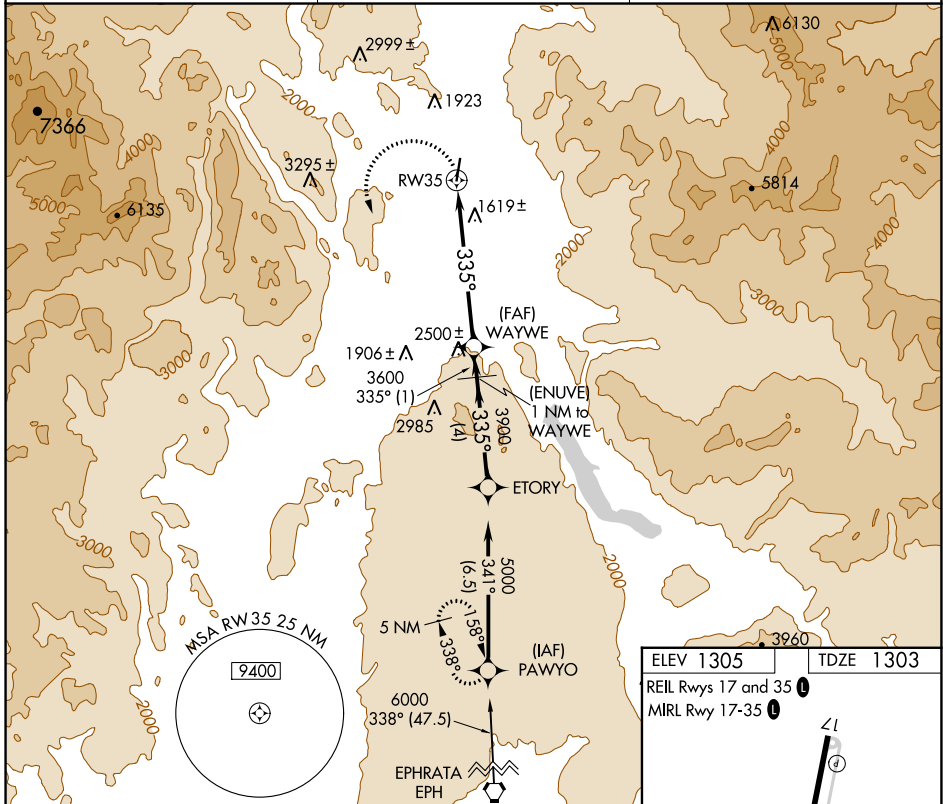

APP CRS 335°	Rwy Idg 4667
	TDZE 1303
	Apt Elev 1305

GPS RWY 35

OMAK (OMK)

NA -15°C	Circling NA east of Rwy 17-35.	MISSED APPROACH: Climbing left turn to 5000 direct PAWYO WP and hold.
-------------	--------------------------------	-----------------------------------------------------------------------

ASOS 118.235	SEATTLE CENTER 126.1 291.6	UNICOM 122.8 (CTAF) 0
------------------------	--------------------------------------	---------------------------------

NW-1, 05 SEP 2024 to 03 OCT 2024

NW-1, 05 SEP 2024 to 03 OCT 2024

ELEV 1305	TDZE 1303
REL Rwy 17 and 35	
MIRL Rwy 17-35	