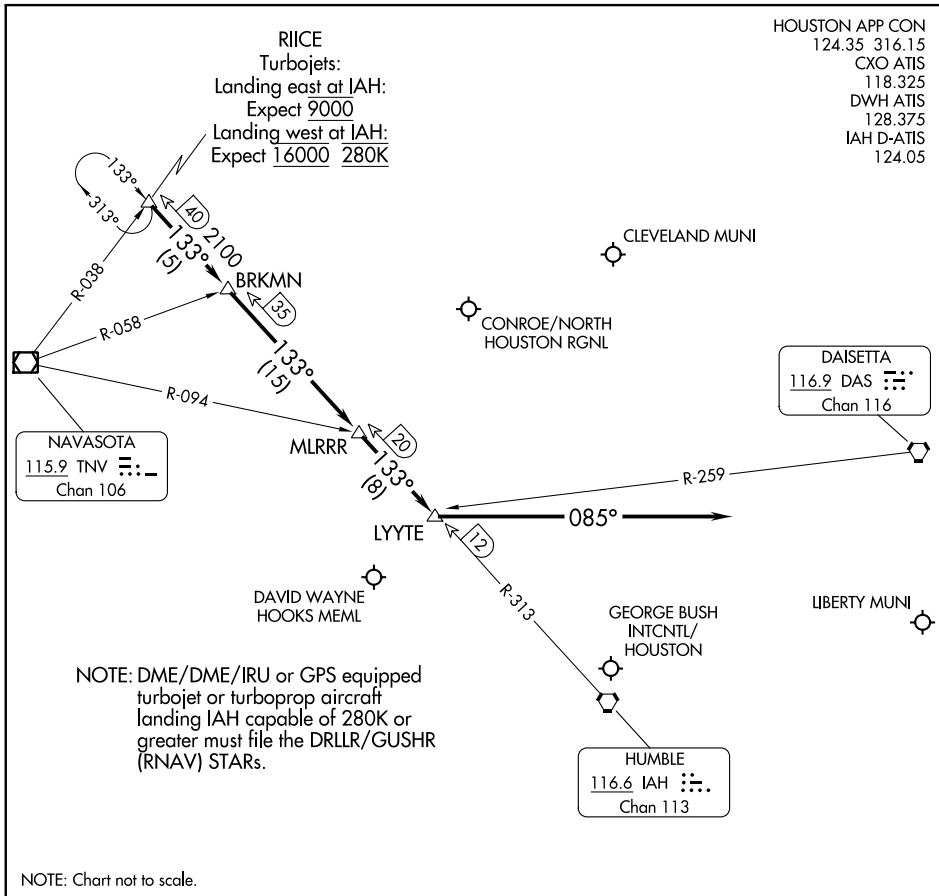

## Arrival Routes

HOUSTON, TEXAS

SC-5, 05 SEP 2024 to 03 OCT 2024

SC-5, 05 SEP 2024 to 03 OCT 2024

### ARRIVAL ROUTE DESCRIPTION

GEORGE BUSH INTCNTL/HOUSTON (IAH):

... From over RIICE on IAH R-313 to BRKMN, to MLRRR, to LYYTE.

LANDING RUNWAY 26L/R or 27:

... Fly heading 085° for vectors to final approach course.

LANDING ALL OTHER RUNWAYS:

... Expect vectors to final approach course at or prior to LYYTE.

FOR ALL OTHER AIRPORTS:

... From over RIICE on IAH R-313 to BRKMN, thence as depicted to LYYTE expect vectors to final approach course at or prior to LYYTE.

## Arrival Routes

HOUSTON, TEXAS