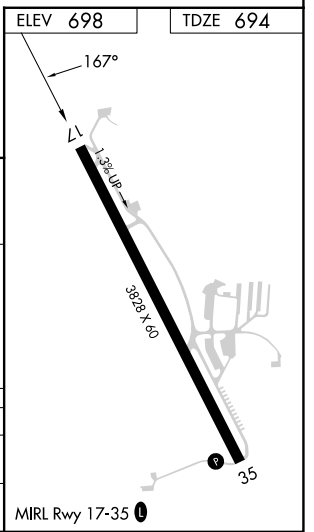

CATEGORY	A	B	C	D
LP MDA	1240-1	546 (600-1)	NA	
LNAV MDA	1360-1	666 (700-1)	NA