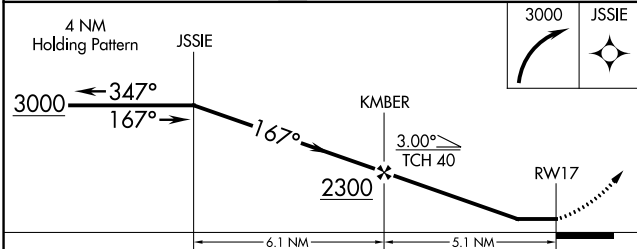

CATEGORY	A	B	C	D
LP MDA	1240-1	546 (600-1)	NA	
LNAV MDA	1360-1	666 (700-1)	NA