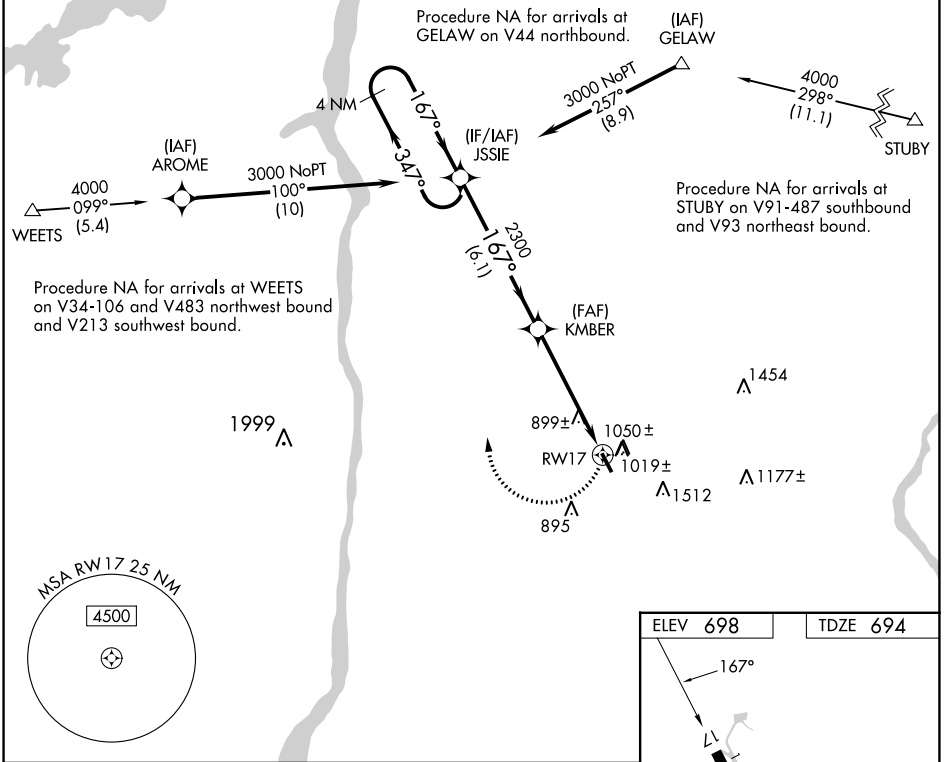

WAAS CH 78008 W17A	APP CRS 167°	Rwy Idg TDZE 694 Apt Elev 698	3828 694 698
--	------------------------	---	---

RNAV (GPS) RWY 17

SKY ACRES (44N)

RNP APCH.		MISSED APPROACH: Climbing right turn to 3000 direct JSSIE and hold.
NA -23°C	Use Newburgh altimeter setting; when not received, procedure NA. Rwy 17 helicopter visibility reduction below 3/4 SM NA.	

SWF ASOS 124,575	POU ASOS 126.75	NEW YORK APP CON 132.75 363.1	UNICOM 122.8 (CTAF) 0
----------------------------	---------------------------	---	---------------------------------

NE-2, 05 SEP 2024 to 03 OCT 2024

NE-2, 05 SEP 2024 to 03 OCT 2024

CATEGORY	A	B	C	D
LP MDA	1240-1	546 (600-1)	NA	
LNAV MDA	1360-1	666 (700-1)	NA	