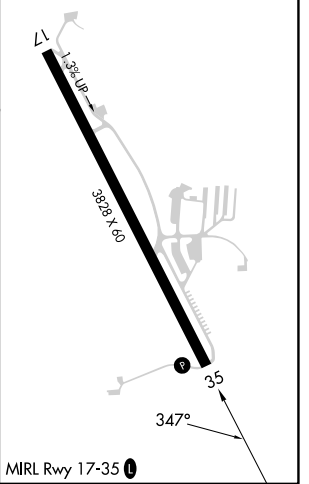

WAAS CH 86308 W35A	APP CRS 347°	Rwy Idg TDZE Apt Elev	3828 698 698
--	------------------------	-----------------------------	---

RNAV (GPS) RWY 35

SKY ACRES (44N)

RNP APCH.

▼
▲ NA Use Newburgh altimeter setting; when not received use Poughkeepsie altimeter setting and increase LPV DA to 1063, and all MDA 20 feet.
☁ -23°C

MISSED APPROACH: Climb to 3000 direct COVDA and via 347° track to JSSIE and hold.

SWF ASOS 124.575	POU ASOS 126.75	NEW YORK APP CON 132.75 363.1	UNICOM 122.8 (CTAF) 0
----------------------------	---------------------------	---	---------------------------------

NE-2, 05 SEP 2024 to 03 OCT 2024

NE-2, 05 SEP 2024 to 03 OCT 2024

ELEV 698	TDZE 698
----------	----------

3000	COVDA	fr 347°	JSSIE	VGSI and RNAV glidepath not coincident (VGSI Angle 3.00/TCH 33).	REDME	Procedure Turn NA
------	-------	---------	-------	--	-------	-------------------

CATEGORY	A	B	C	D
LPV DA	1046-1¼	348 (400-1¼)		NA
INAV MDA	1700-1¼ 1002 (1100-1¼)	1700-1½ 1002 (1100-1½)		NA