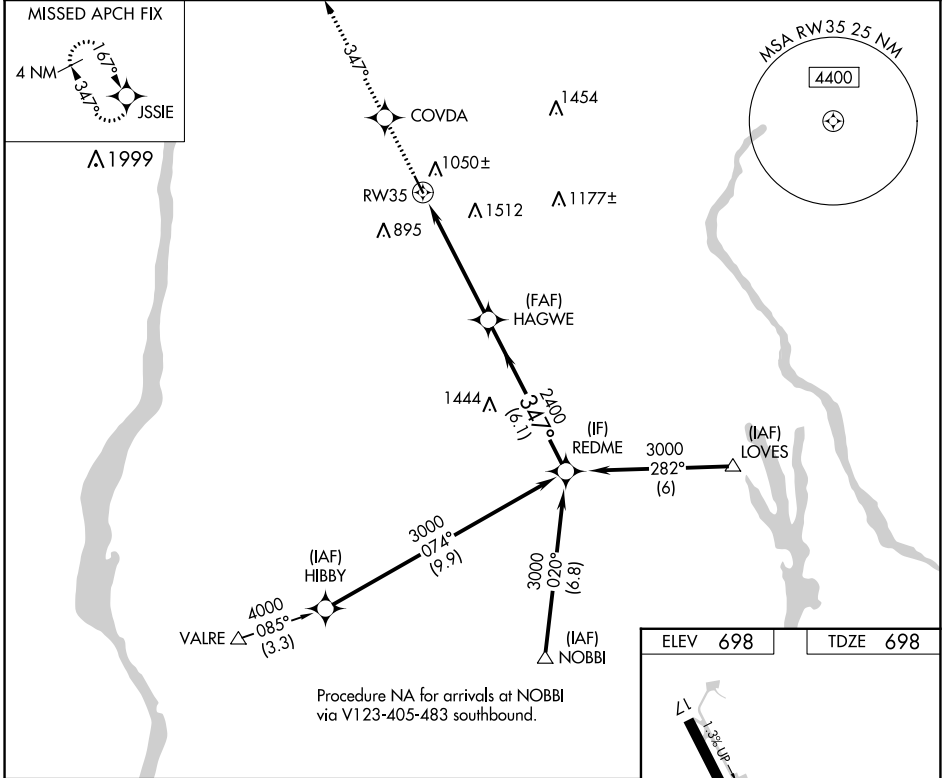

WAAS CH 86308 W35A	APP CRS 347°	Rwy Idg TDZE Apt Elev	3828 698 698
--	------------------------	-----------------------------	---

RNAV (GPS) RWY 35

SKY ACRES (44N)

RNP APCH.

▼
▲ NA Use Newburgh altimeter setting; when not received use Poughkeepsie altimeter setting and increase LPV DA to 1063, and all MDA 20 feet.
☁ -23°C

MISSED APPROACH: Climb to 3000 direct COVDA and via 347° track to JSSIE and hold.

SWF ASOS 124.575	POU ASOS 126.75	NEW YORK APP CON 132.75 363.1	UNICOM 122.8 (CTAF) 0
----------------------------	---------------------------	---	---------------------------------

NE-2, 05 SEP 2024 to 03 OCT 2024

NE-2, 05 SEP 2024 to 03 OCT 2024

ELEV 698	TDZE 698
----------	----------

3000	COVDA	fr 347°	JSSIE	VGSI and RNAV glidepath not coincident (VGSI Angle 3.00/TCH 33).	REDME	Procedure Turn NA
------	-------	---------	-------	--	-------	-------------------

CATEGORY	A	B	C	D
LPV DA	1046-1¼	348 (400-1¼)		NA
INAV MDA	1700-1¼ 1002 (1100-1¼)	1700-1½ 1002 (1100-1½)		NA