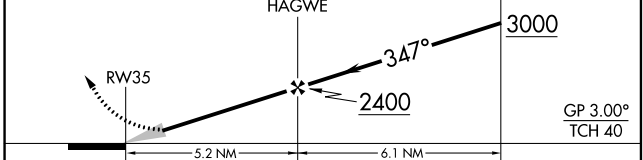

MISSED APPROACH: Climb to 3000 direct COVDA and via 347° track to JSSIE and hold.

SWF ASOS 124.575	POU ASOS 126.75	NEW YORK APP CON 132.75 363.1	UNICOM 122.8 (CTAF) 0
----------------------------	---------------------------	---	---------------------------------

NE-2, 05 SEP 2024 to 03 OCT 2024

NE-2, 05 SEP 2024 to 03 OCT 2024

ELEV 698	TDZE 698
----------	----------

3000	COVDA	fr 347°	JSSIE	VGSI and RNAV glidepath not coincident (VGSI Angle 3.00/TCH 33).	REDME	Procedure Turn NA
------	-------	---------	-------	--	-------	-------------------