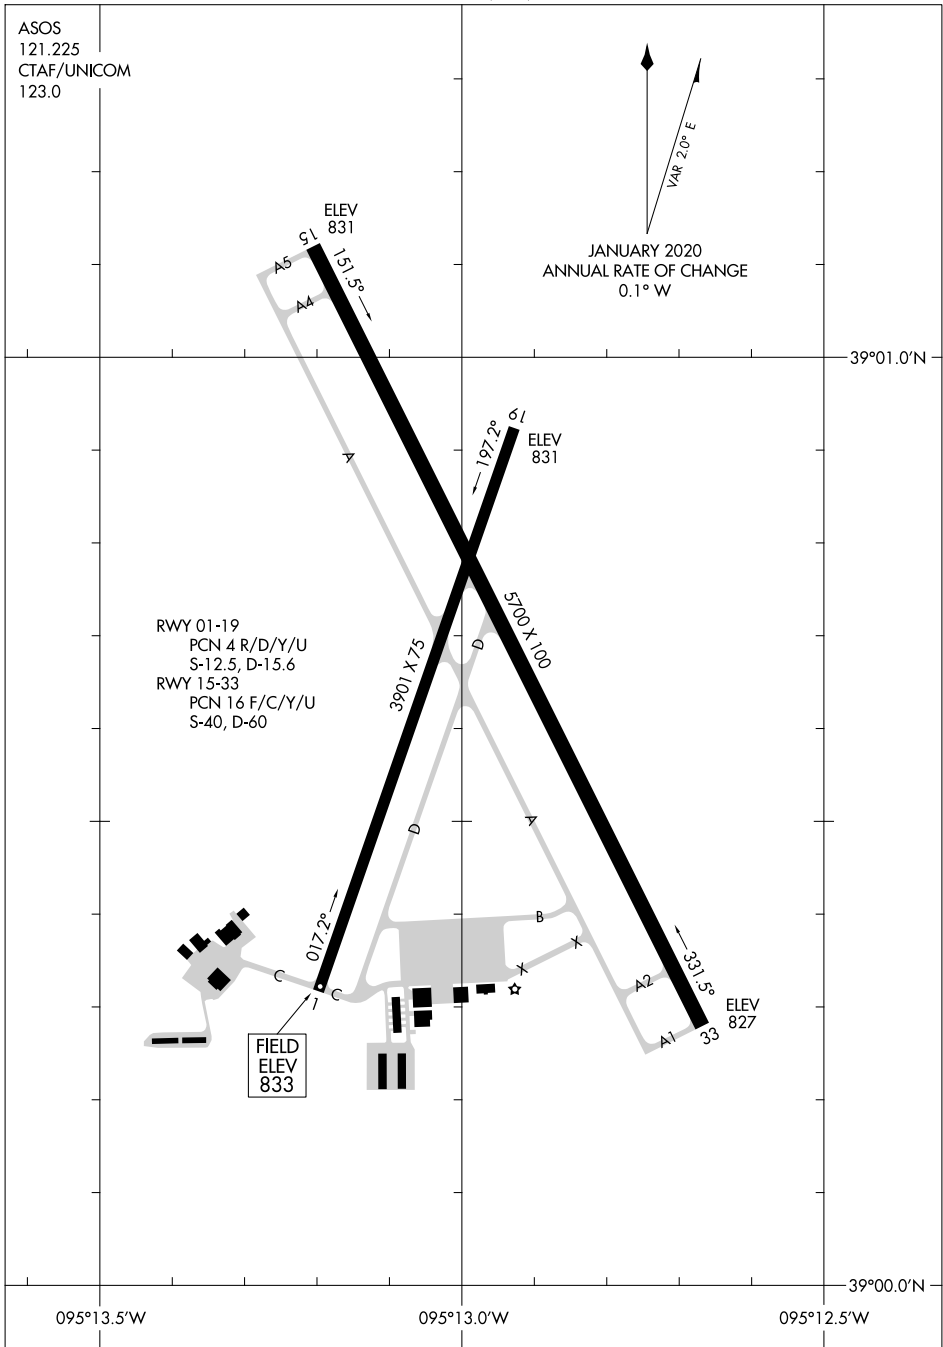

21224

AIRPORT DIAGRAM

AL-5481 (FAA)

LAWRENCE RGNL (LWC)
LAWRENCE, KANSAS

ASOS
121.225
CTAF/UNICOM
123.0

NC-2, 05 SEP 2024 to 03 OCT 2024

NC-2, 05 SEP 2024 to 03 OCT 2024

AIRPORT DIAGRAM

21224

LAWRENCE, KANSAS
LAWRENCE RGNL (LWC)

095°13.5'W

095°13.0'W

095°12.5'W

39°00.0'N

39°01.0'N