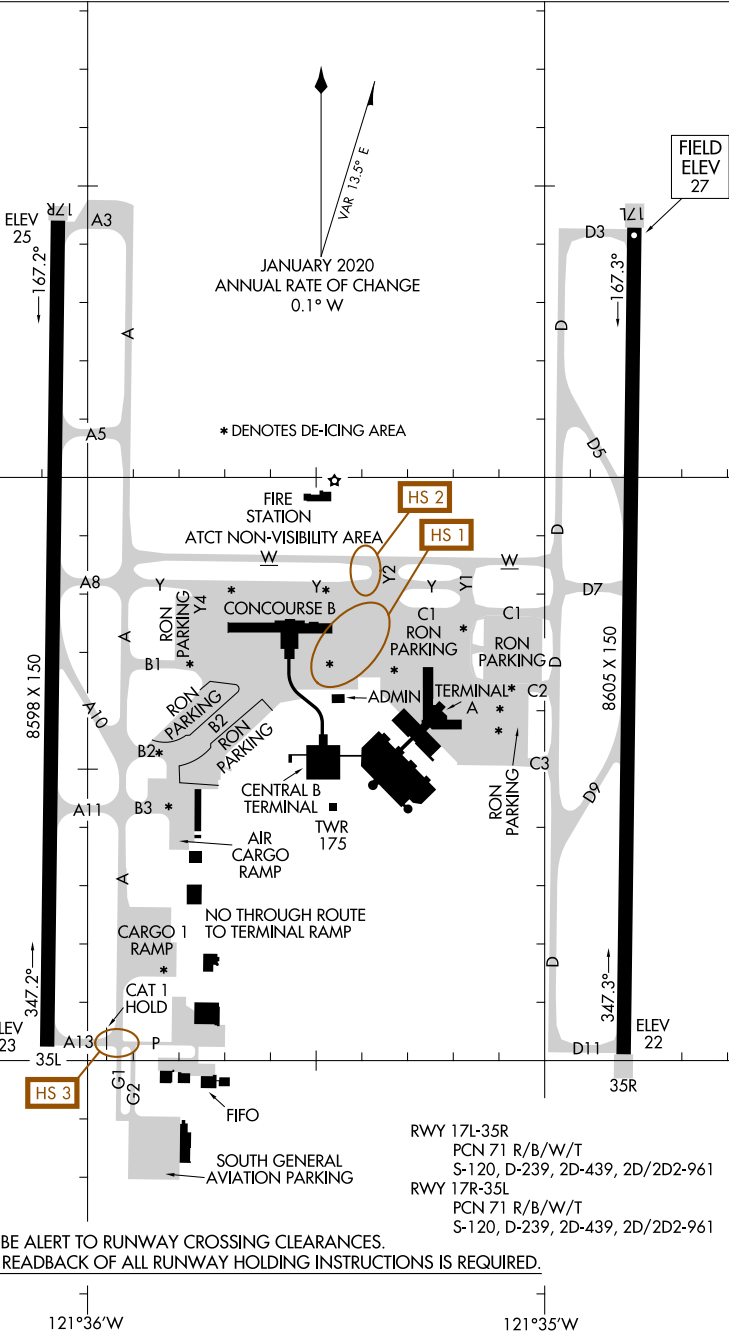

24193  
**AIRPORT DIAGRAM**

**SACRAMENTO INTL (SMF)**  
 SACRAMENTO, CALIFORNIA

AL-5490 (FAA)

D-ATIS  
 126.75  
 CAPITOL TOWER  
 125.7 256.7  
 GND CON  
 121.7  
 CLNC DEL  
 121.1 256.7  
 CPDLC  
 PDC

SW-2, 05 SEP 2024 to 03 OCT 2024

SW-2, 05 SEP 2024 to 03 OCT 2024

**CAUTION: BE ALERT TO RUNWAY CROSSING CLEARANCES.  
 READBACK OF ALL RUNWAY HOLDING INSTRUCTIONS IS REQUIRED.**

RWY 17L-35R  
 PCN 71 R/B/W/T  
 S-120, D-239, 2D-439, 2D/2D2-961  
 RWY 17R-35L  
 PCN 71 R/B/W/T  
 S-120, D-239, 2D-439, 2D/2D2-961

24193  
**AIRPORT DIAGRAM**

**SACRAMENTO, CALIFORNIA**  
**SACRAMENTO INTL (SMF)**