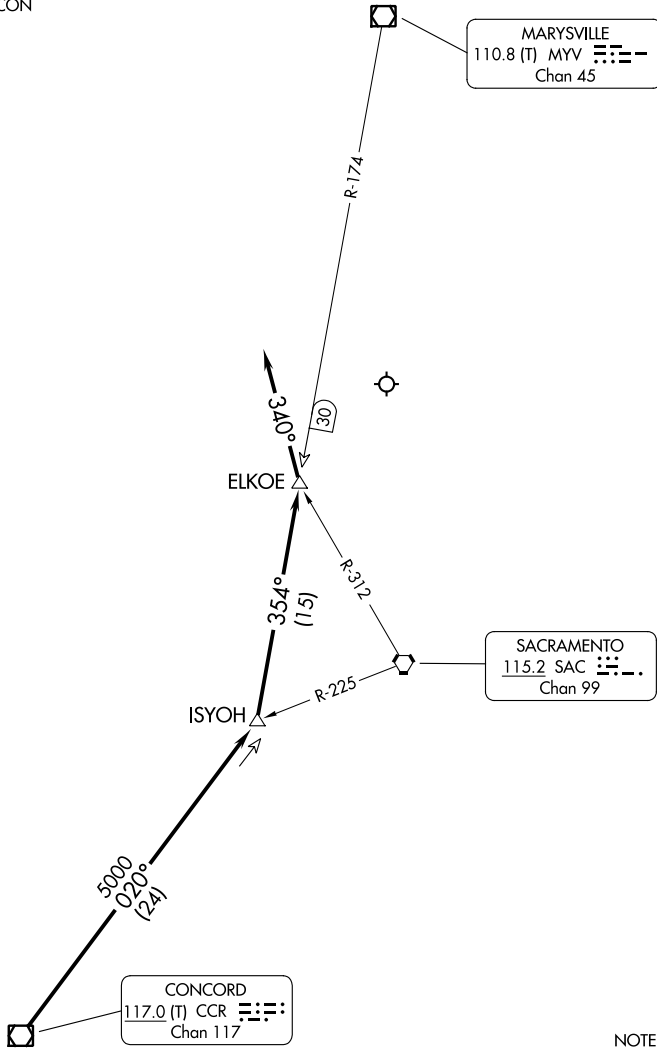

(CCR.CCR2) 24025

CONCORD TWO ARRIVAL

AL-5490 (FAA)

SACRAMENTO INTL (SMF)
SACRAMENTO, CALIFORNIA

NORCAL APP CON
125.25 257.9

SW-2, 05 SEP 2024 to 03 OCT 2024

SW-2, 05 SEP 2024 to 03 OCT 2024

NOTE: Chart not to scale.

ARRIVAL ROUTE DESCRIPTION

From over CCR VOR/DME via CCR R-020 to ISYOH INT, then via MYV R-174 to ELKOE INT, then on heading 340°. Expect RADAR vectors to final approach course.

CONCORD TWO ARRIVAL
(CCR.CCR2) 15NOV12