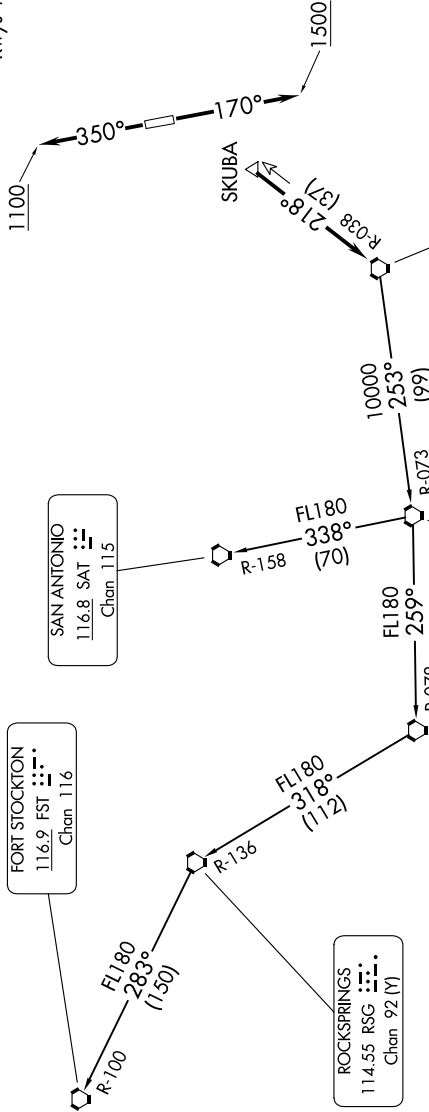

PALACIOS THREE DEPARTURE

**TOP ALTITUDE:
ASSIGNED BY ATC**

TAKEOFF MINIMUMS
Rwys 17, 35: Standard.

RADAR and DME required.

SC-5, 05 SEP 2024 to 03 OCT 2024

FORT STOCKTON
116.9 FST
Chan 116

SAN ANTONIO
116.8 SAT
Chan 115

ROCKSPRINGS
114.55 RSG
Chan 92 (Y)

COTUILA
115.8 COT
Chan 105

THREE RIVERS
111.4 THX
Chan 51

PALACIOS
117.3 PSX
Chan 120

(CONTINUED ON FOLLOWING PAGE)

NOTE: Chart not to scale.

SC-5, 05 SEP 2024 to 03 OCT 2024

PALACIOS THREE DEPARTURE