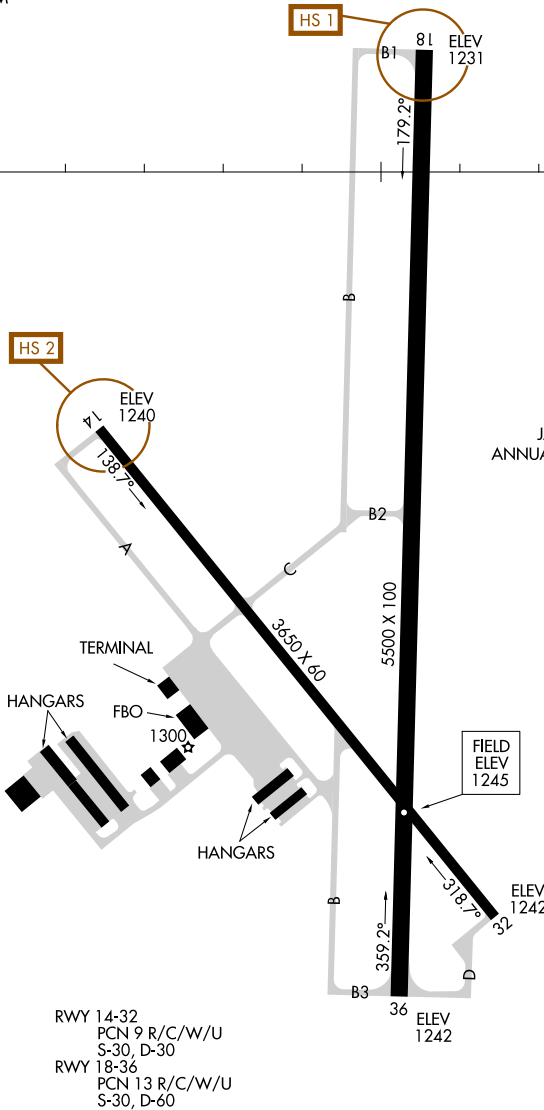

21336

AIRPORT DIAGRAM

AL-5540 (FAA)

COUNCIL BLUFFS MUNI (CBF)

COUNCIL BLUFFS, IOWA

AWOS-3
126.575
CTAF/UNICOM
122.725
CLNC DEL
127.675

NC-3, 05 SEP 2024 to 03 OCT 2024

JANUARY 2020
 ANNUAL RATE OF CHANGE
 0.1° W

95°46'W

95°45'W

41°15'N

41°16'N

NC-3, 05 SEP 2024 to 03 OCT 2024

AIRPORT DIAGRAM

21336

COUNCIL BLUFFS, IOWA