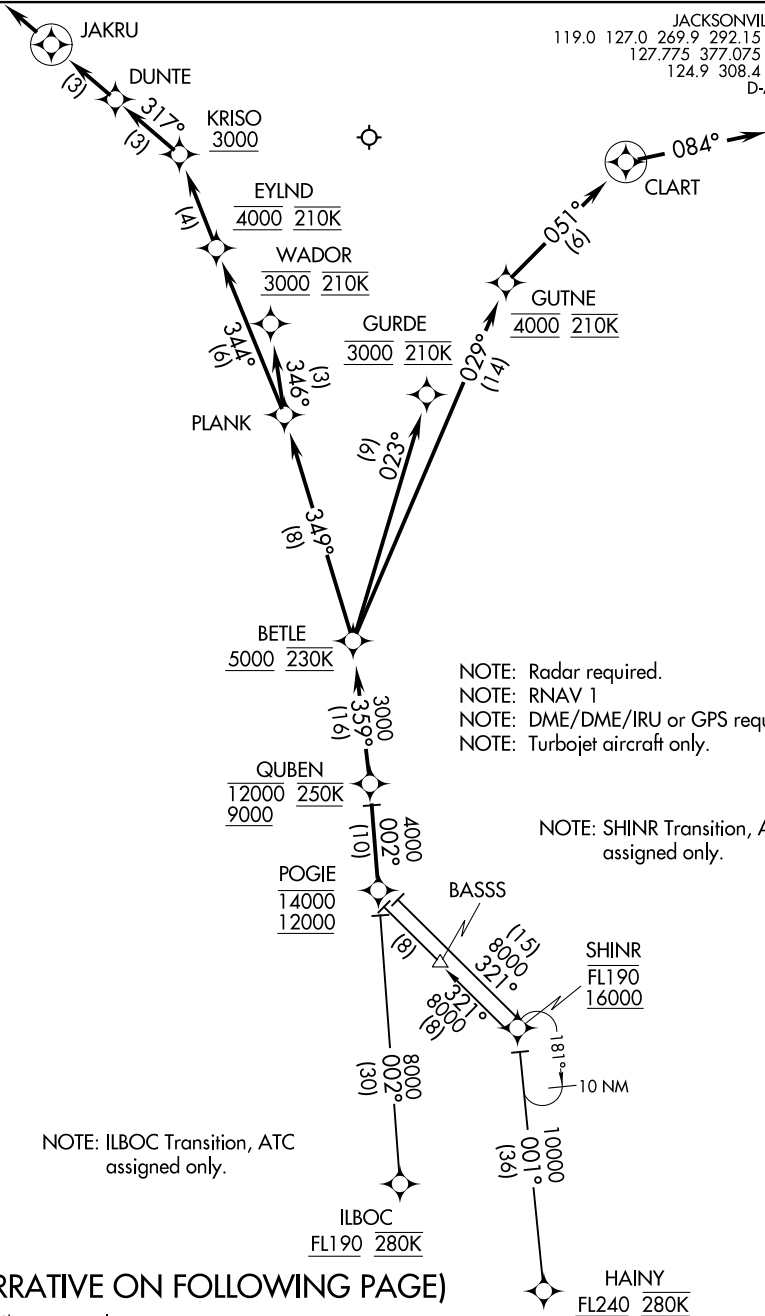

# QUBEN ONE ARRIVAL (RNAV)

JACKSONVILLE APP CON  
119.0 127.0 269.9 292.15 (270°-090°)  
127.775 377.075 (181°-269°)  
124.9 308.4 (091°-180°)  
D-ATIS 125.85

NOTE: Radar required.  
NOTE: RNAV 1  
NOTE: DME/DME/IRU or GPS required.  
NOTE: Turbojet aircraft only.

NOTE: SHINR Transition, ATC assigned only.

NOTE: ILBOC Transition, ATC assigned only.

(NARRATIVE ON FOLLOWING PAGE)

NOTE: Chart not to scale.

SE-3, 05 SEP 2024 to 03 OCT 2024

SE-3, 05 SEP 2024 to 03 OCT 2024