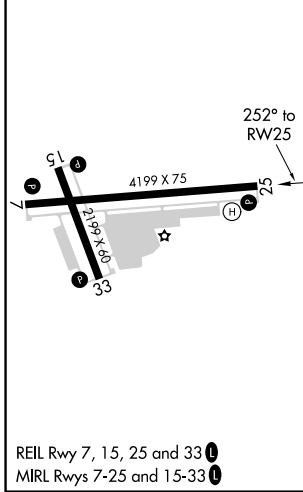

WAAS CH 82325 W25A	APP CRS 252°	Rwy Idg TDZE Apt Elev	4199 23 23
--	------------------------	-----------------------------	---------------------------------------

RNAV (GPS) RWY 25

RIO VISTA MUNI (O88)

RNP APCH - GPS.	MISSED APPROACH: Climb to 500 then climbing right turn to 3100 direct JIRAG and hold, continue climb-in-hold to 3100.
<p>V Circling Rwy 33 NA at night. For uncompensated Baro-VNAV systems, LNAV/VNAV NA below -15°C or above 54°C.</p> <p>NA</p>	

AWOS-AV 127.075	TRAVIS APP CON 119.9 257.9	UNICOM 122.725 (CTAF)
---------------------------	--------------------------------------	---------------------------------

ELEV 23	TDZE 23
---------	---------

CATEGORY	A	B	C	D
LPV DA	223-3/4	200 (200-3/4)		NA
LNAV/VNAV DA	353-1	330 (400-1)		NA
LNAV MDA	460-1	437 (500-1)	460-1 1/4 437 (500-1 1/4)	NA
C CIRCLING	460-1 437 (500-1)	600-1 577 (600-1)	940-2 3/4 917 (1000-2 3/4)	NA