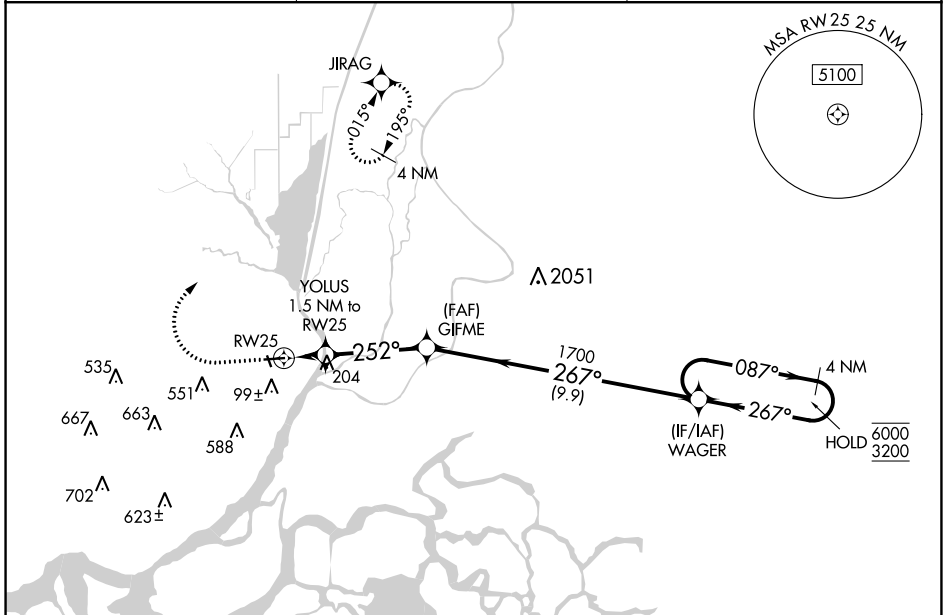

WAAS CH 82325 W25A	APP CRS 252°	Rwy Idg TDZE Apt Elev	4199 23 23
--	------------------------	-----------------------------	---------------------------------------

RNAV (GPS) RWY 25

RIO VISTA MUNI (O88)

RNP APCH - GPS.	MISSED APPROACH: Climb to 500 then climbing right turn to 3100 direct JIRAG and hold, continue climb-in-hold to 3100.
<p>V Circling Rwy 33 NA at night. For uncompensated Baro-VNAV systems, LNAV/VNAV NA below -15°C or above 54°C.</p> <p>NA</p>	

AWOS-AV 127.075	TRAVIS APP CON 119.9 257.9	UNICOM 122.725 (CTAF)
---------------------------	--------------------------------------	---------------------------------

ELEV 23	TDZE 23
---------	---------

CATEGORY	A	B	C	D
LPV DA	223-3/4	200 (200-3/4)		NA
LNAV/VNAV DA	353-1	330 (400-1)		NA
LNAV MDA	460-1	437 (500-1)	460-1 1/4 437 (500-1 1/4)	NA
C CIRCLING	460-1 437 (500-1)	600-1 577 (600-1)	940-2 3/4 917 (1000-2 3/4)	NA

SW-2, 05 SEP 2024 to 03 OCT 2024

SW-2, 05 SEP 2024 to 03 OCT 2024