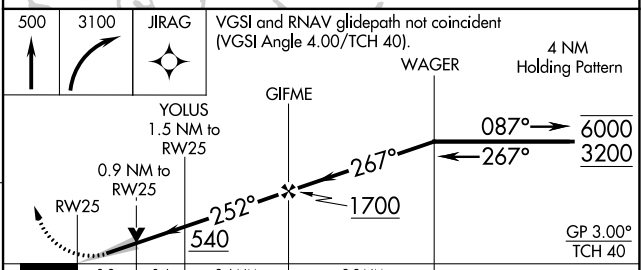

WAAS CH 82325 W25A	APP CRS 252°	Rwy Idg TDZE Apt Elev	4199 23 23
--	------------------------	-----------------------------	---------------------------------------

RNAV (GPS) RWY 25

RIO VISTA MUNI (O88)

RNP APCH - GPS.	MISSED APPROACH: Climb to 500 then climbing right turn to 3100 direct JIRAG and hold, continue climb-in-hold to 3100.
<p>V Circling Rwy 33 NA at night. For uncompensated Baro-VNAV systems, LNAV/VNAV NA below -15°C or above 54°C.</p> <p>NA</p>	

AWOS-AV 127.075	TRAVIS APP CON 119.9 257.9	UNICOM 122.725 (CTAF)
---------------------------	--------------------------------------	---------------------------------

ELEV 23	TDZE 23
---------	---------