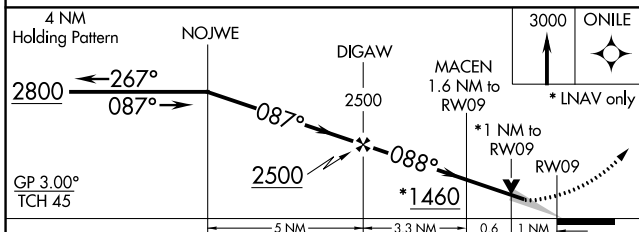

MISSED APPROACH: Climb to 3000 direct ONILE and hold.

ASOS 118.325	BUFFALO APP CON * 121.0	UNICOM 122.8 (CTAF)	123.3
------------------------	-----------------------------------	-------------------------------	--------------

EC-2, 05 SEP 2024 to 03 OCT 2024

EC-2, 05 SEP 2024 to 03 OCT 2024

ELEV 926		TDZE 916
----------	--	----------

CATEGORY	A	B	C	D
LPV DA		1166-7/8	250 (300-7/8)	
LNAV/VNAV DA		1182-7/8	266 (300-7/8)	
LNAV MDA		1280-1	364 (400-1)	
CIRCLING	1340-1 414 (500-1)	1380-1 454 (500-1)	1500-1 1/2 574 (600-1 1/2)	1580-2 654 (700-2)