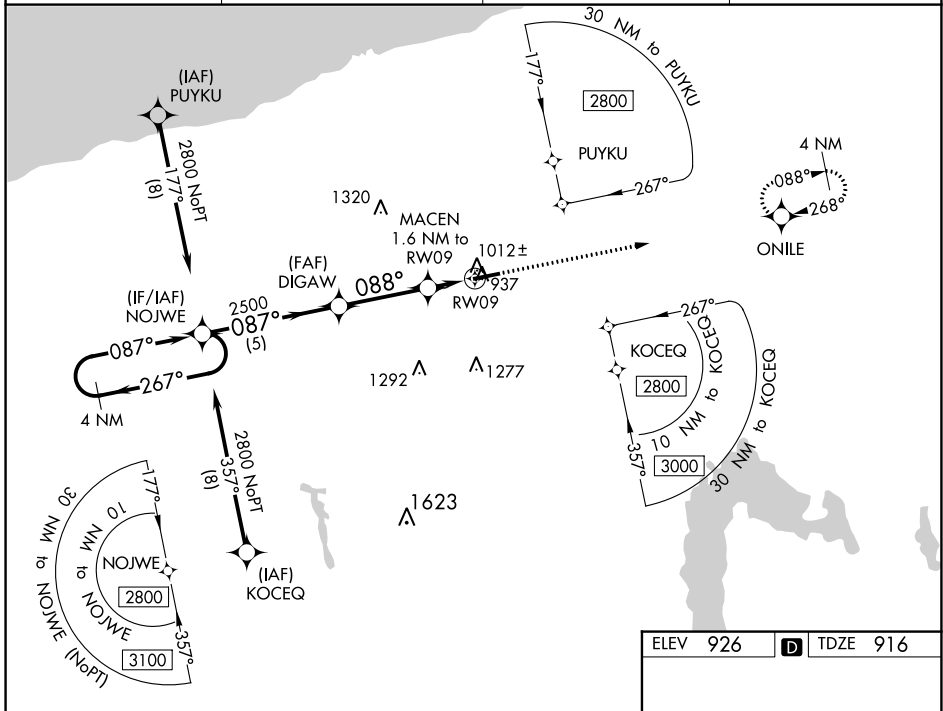

WAAS CH 58013 W09A	APP CRS 088°	Rwy Idg TDZE Apt Elev	5100 916 926
--	------------------------	-----------------------------	---

RNAV (GPS) RWY 9

NORTHEAST OHIO RGNL (HZY)

For uncompensated Baro-VNAV systems, LNAV/VNAV NA below -21°C (-5°F) or above 54°C (130°F). DME/DME RNP-0.3 NA.

MISSED APPROACH: Climb to 3000 direct ONILE and hold.

ASOS 118.325	BUFFALO APP CON * 121.0	UNICOM 122.8 (CTAF)	123.3
------------------------	-----------------------------------	-------------------------------	--------------

EC-2, 05 SEP 2024 to 03 OCT 2024

EC-2, 05 SEP 2024 to 03 OCT 2024

ELEV 926		TDZE 916
----------	--	----------

CATEGORY	A	B	C	D
LPV DA		1166-7/8	250 (300-7/8)	
LNAV/VNAV DA		1182-7/8	266 (300-7/8)	
LNAV MDA		1280-1	364 (400-1)	
CIRCLING	1340-1 414 (500-1)	1380-1 454 (500-1)	1500-1 1/2 574 (600-1 1/2)	1580-2 654 (700-2)