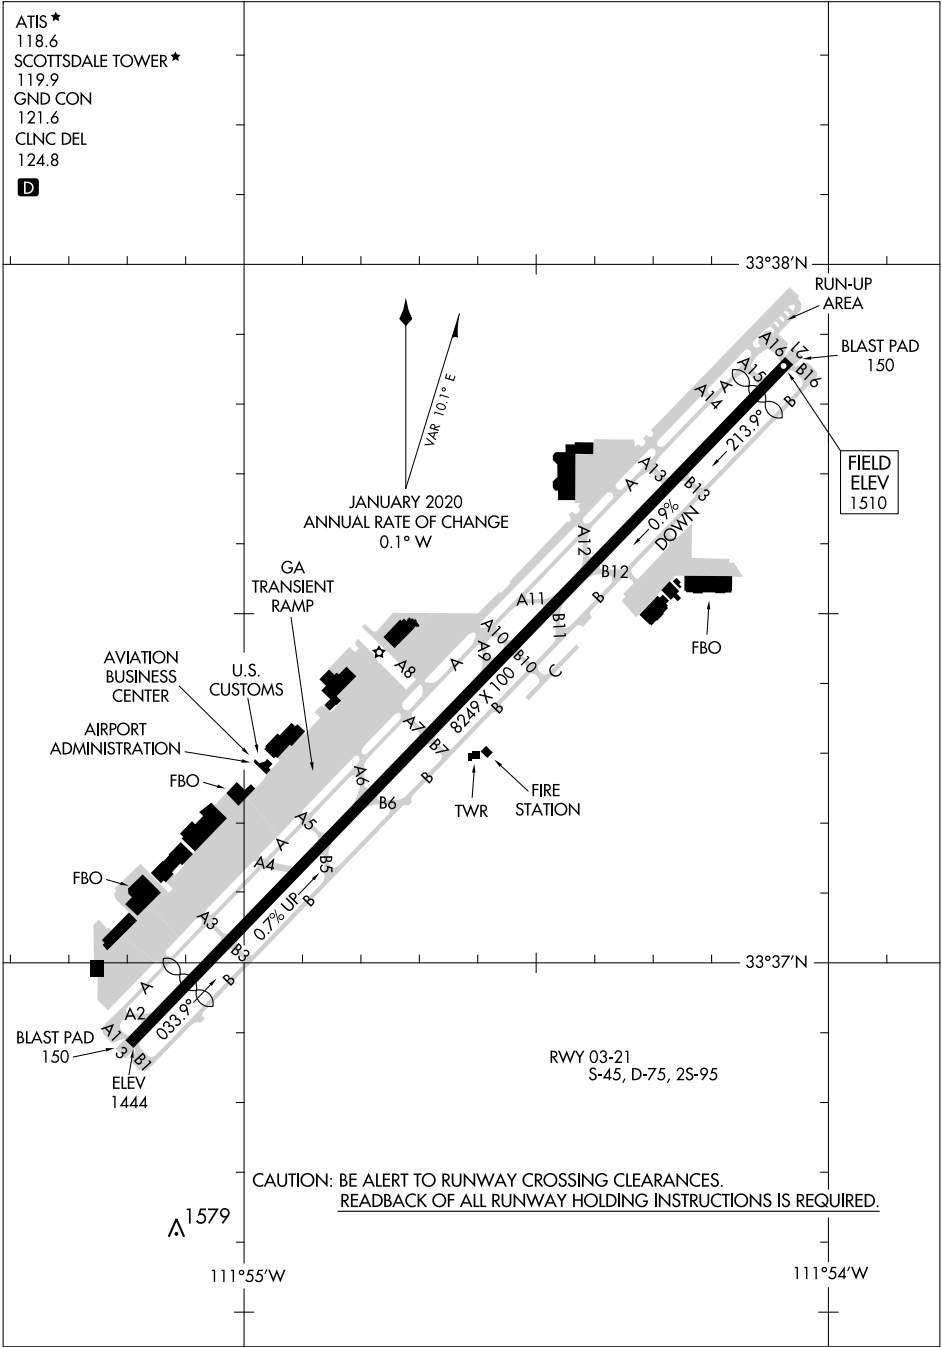

AIRPORT DIAGRAM

AL-5651 (FAA)

SCOTTSDALE (SDL)
SCOTTSDALE, ARIZONA

- ATIS ★
118.6
- SCOTTSDALE TOWER ★
119.9
- GND CON
121.6
- CLNC DEL
124.8

D

SW-4, 05 SEP 2024 to 03 OCT 2024

SW-4, 05 SEP 2024 to 03 OCT 2024

AIRPORT DIAGRAM

SCOTTSDALE, ARIZONA
SCOTTSDALE (SDL)