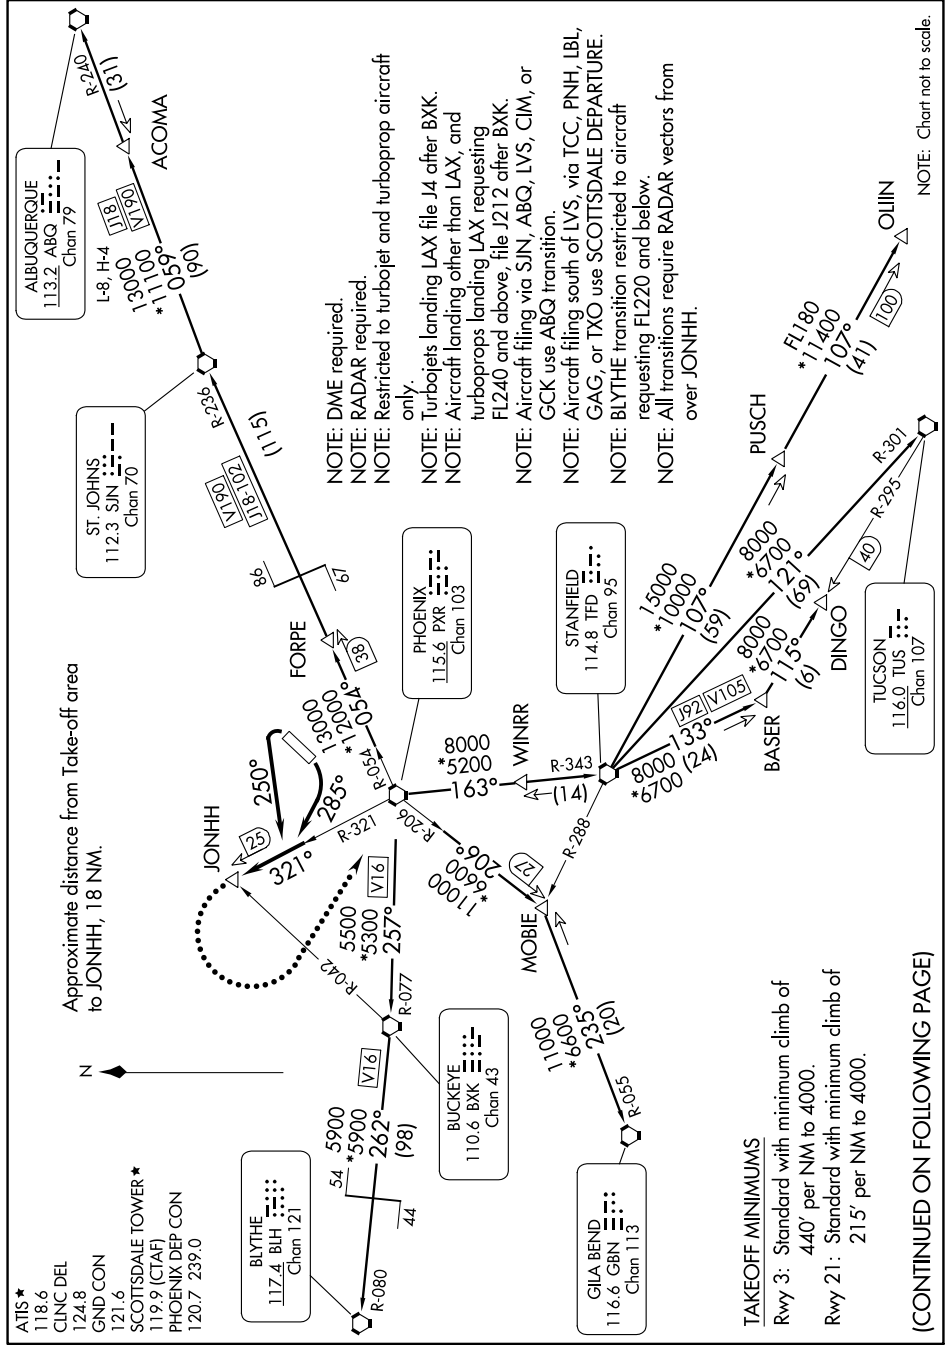

SCOTTSDALE SEVEN DEPARTURE

AL-5651 (FAA)

SCOTTSDALE (SDL)
SCOTTSDALE, ARIZONA

SW-4, 05 SEP 2024 to 03 OCT 2024

SW-4, 05 SEP 2024 to 03 OCT 2024

NOTE: Chart not to scale.

(CONTINUED ON FOLLOWING PAGE)

SCOTTSDALE SEVEN DEPARTURE