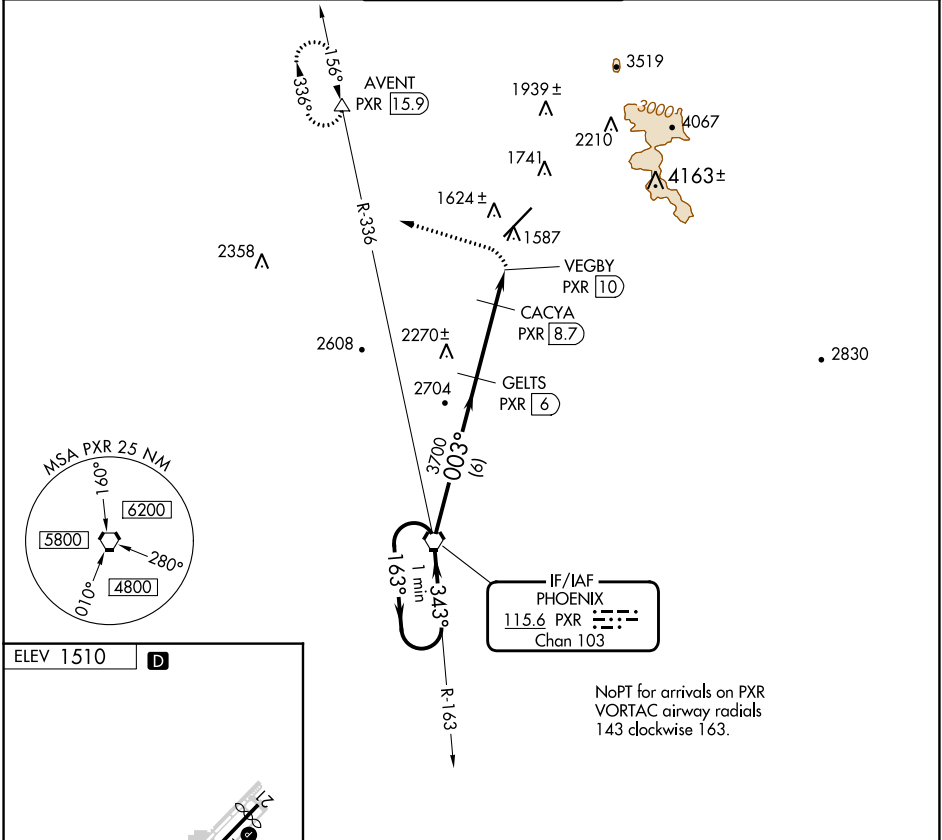

VORTAC PXR 115.6 Chan 103	APP CRS 003°	Rwy Idg TDZE Apt Elev 1510	N/A N/A
---	------------------------	--	------------

VOR/DME-A

SCOTTSDALE (SDL)

⚠ When local altimeter setting not received, use Phoenix Sky Harbor altimeter setting and increase all MDA 100 feet and increase visibility Cat C ¼ SM.

MISSED APPROACH: Climbing left turn to 7000 on heading 280° and on PXR VORTAC R-336 to AVENT/PXR 15.9 DME and hold, continue climb-in-hold to 7000.

ATIS★ 118.6	PHOENIX APP CON 120.7 239.0	SCOTTSDALE TOWER★ 119.9 (CTAF) 0	GND CON 121.6	CLNC DEL 124.8
-----------------------	---------------------------------------	--	-------------------------	--------------------------

SW-4, 05 SEP 2024 to 03 OCT 2024

SW-4, 05 SEP 2024 to 03 OCT 2024