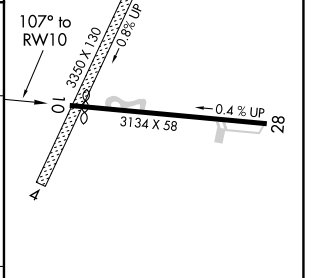

# RNAV (GPS)-A

SKANEATELES AERO DROME (6B9)

RNP APCH - GPS.		MISSED APPROACH: Climbing right turn to 3800 direct DULAY and hold.
<p>⚠ Circling NA to Rwys 4 and 22. Circling to Rwy 28 NA at night.          ⚠ Rwy 28 helicopter visibility reduction below 1 SM NA.</p>		
AWOS-3P <b>120.125</b>	SYRACUSE APP CON <b>126.125 269.125</b>	UNICOM <b>122.8</b> (CTAF) <b>0</b>

NE-2, 05 SEP 2024 to 03 OCT 2024

NE-2, 05 SEP 2024 to 03 OCT 2024

CATEGORY	A	B	C	D
CIRCLING	1600-1 561 (600-1)	1700-1 661 (700-1)	1780-2¼ 741 (800-2¼)	NA

REIL Rwys 10 and 28  
 MIRL Rwy 10-28 **0**