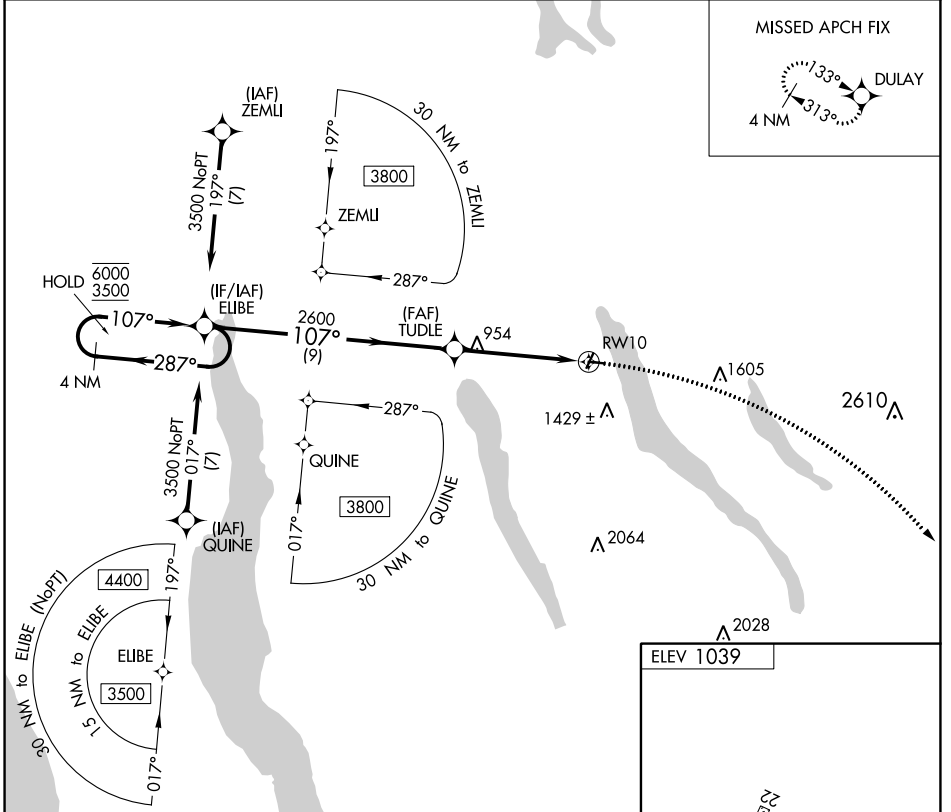

APP CRS	Rwy Idg	N/A
107°	TDZE	N/A
	Apt Elev	1039

# RNAV (GPS)-A

SKANEATELES AERO DROME (6B9)

RNP APCH - GPS.		MISSED APPROACH: Climbing right turn to 3800 direct DULAY and hold.
<p>⚠ Circling NA to Rwys 4 and 22. Circling to Rwy 28 NA at night.          ⚠ Rwy 28 helicopter visibility reduction below 1 SM NA.</p>		
AWOS-3P <b>120.125</b>	SYRACUSE APP CON <b>126.125 269.125</b>	UNICOM <b>122.8</b> (CTAF) <b>0</b>

NE-2, 05 SEP 2024 to 03 OCT 2024

NE-2, 05 SEP 2024 to 03 OCT 2024

CATEGORY	A	B	C	D
CIRCLING	1600-1 561 (600-1)	1700-1 661 (700-1)	1780-2¼ 741 (800-2¼)	NA

REIL Rwys 10 and 28  
 MIRL Rwy 10-28 **0**