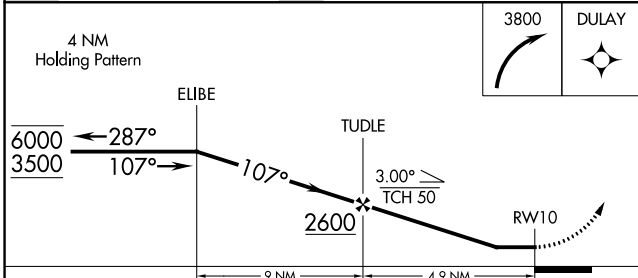

# RNAV (GPS)-A

SKANEATELES AERO DROME (6B9)

RNP APCH - GPS.		MISSED APPROACH: Climbing right turn to 3800 direct DULAY and hold.
<p>⚠ Circling NA to Rwys 4 and 22. Circling to Rwy 28 NA at night.          ⚠ Rwy 28 helicopter visibility reduction below 1 SM NA.</p>		
AWOS-3P <b>120.125</b>	SYRACUSE APP CON <b>126.125 269.125</b>	UNICOM <b>122.8</b> (CTAF) <b>0</b>

NE-2, 05 SEP 2024 to 03 OCT 2024

NE-2, 05 SEP 2024 to 03 OCT 2024

CATEGORY	A	B	C	D
CIRCLING	1600-1 561 (600-1)	1700-1 661 (700-1)	1780-2¼ 741 (800-2¼)	NA

REIL Rwys 10 and 28  
 MIRL Rwy 10-28 **0**