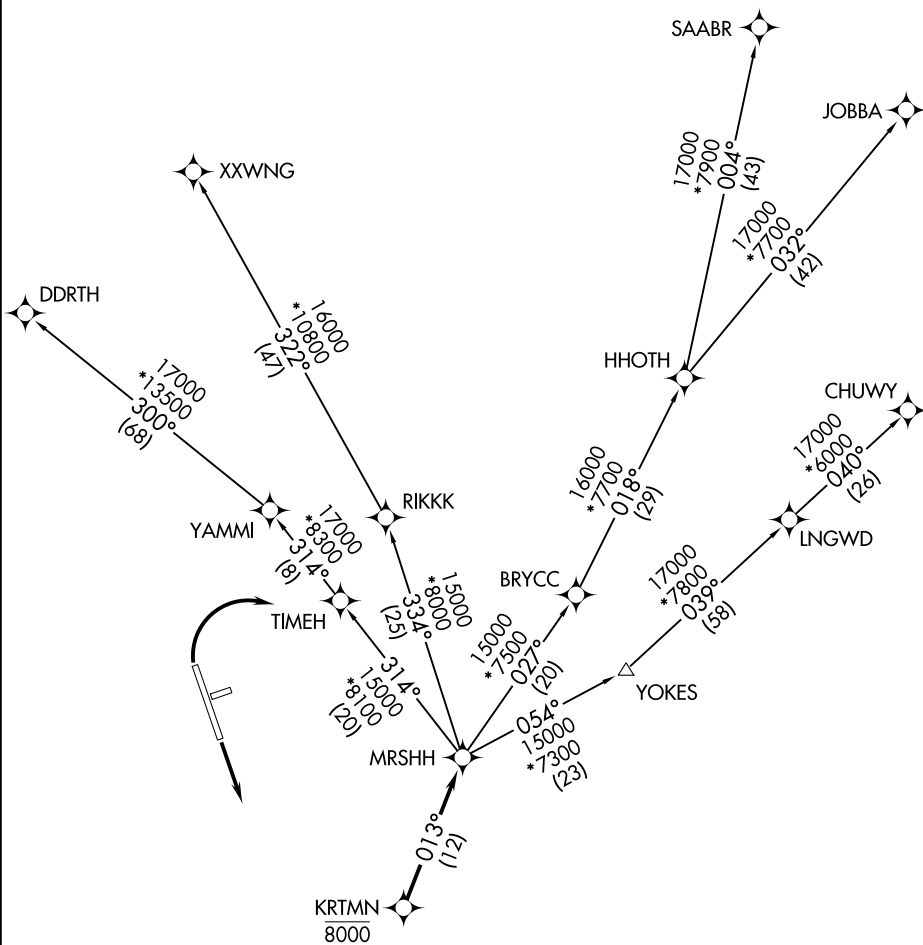

(MRS HH2.MRSHH) 21224

# MRS HH TWO DEPARTURE (RNAV)

AL-5677 (FAA)

NORTHERN COLORADO RGNL (F'NL)

FORT COLLINS/LOVELAND, COLORADO

CLNC DEL  
120.25  
DENVER DEP CON  
134.85 251.125

**TOP ALTITUDE:  
FL230**

SW-1, 05 SEP 2024 to 03 OCT 2024

SW-1, 05 SEP 2024 to 03 OCT 2024

# MRS HH TWO DEPARTURE (RNAV)

(MRS HH2.MRSHH) 31DEC20

FORT COLLINS/LOVELAND, COLORADO

NORTHERN COLORADO RGNL (F'NL)