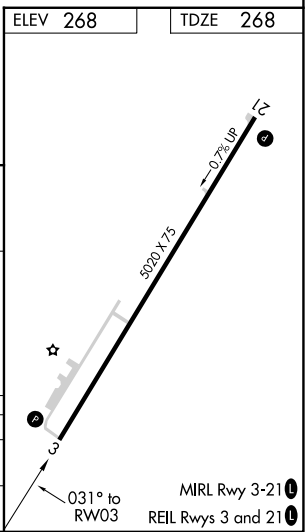

APP CRS	Rwy Idg	5020
031°	TDZE	268
	Apt Elev	268

RNAV (GPS) RWY 3

MONTICELLO MUNI/ELLIS FLD (L.L.Q)

RNP APCH - GPS.

⚠ Rwy 3 helicopter visibility reduction below 3/4 SM NA.

MISSED APPROACH: Climb to 2000 direct YASUK and hold.

ASOS 133.325	MEMPHIS CENTER 135.875 269.35	UNICOM 122.8 (CTAF)
------------------------	---	-------------------------------

CATEGORY	A	B	C	D
LNVA MDA	820-1 552 (600-1)		820-1½ 552 (600-1½)	NA
CIRCLING	820-1 552 (600-1)		980-2 712 (800-2)	NA