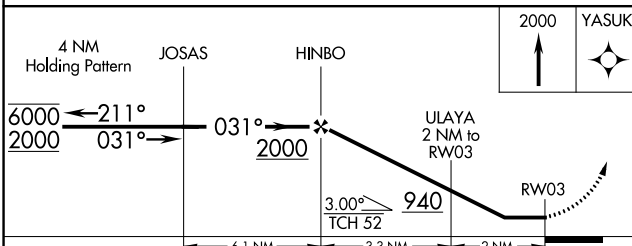

APP CRS	Rwy Idg	5020
031°	TDZE	268
	Apt Elev	268

RNAV (GPS) RWY 3

MONTICELLO MUNI/ELLIS FLD (L.L.Q)

RNP APCH - GPS.

⚠ Rwy 3 helicopter visibility reduction below 3/4 SM NA.

MISSED APPROACH: Climb to 2000 direct YASUK and hold.

ASOS 133.325	MEMPHIS CENTER 135.875 269.35	UNICOM 122.8 (CTAF)
------------------------	---	-------------------------------

CATEGORY	A	B	C	D
LNVA MDA	820-1 552 (600-1)		820-1½ 552 (600-1½)	NA
CIRCLING	820-1 552 (600-1)		980-2 712 (800-2)	NA