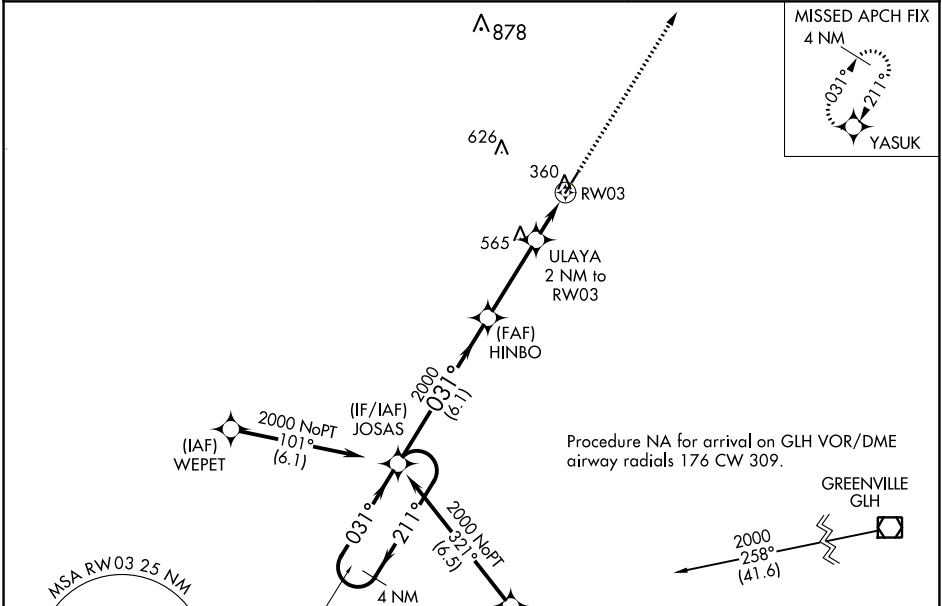

APP CRS	Rwy Idg	5020
031°	TDZE	268
	Apt Elev	268

RNAV (GPS) RWY 3

MONTICELLO MUNI/ELLIS FLD (L.L.Q)

RNP APCH - GPS.

⚠ Rwy 3 helicopter visibility reduction below 3/4 SM NA.

MISSED APPROACH: Climb to 2000 direct YASUK and hold.

ASOS 133.325	MEMPHIS CENTER 135.875 269.35	UNICOM 122.8 (CTAF)
------------------------	---	-------------------------------

CATEGORY	A	B	C	D
LNVA MDA	820-1 552 (600-1)		820-1½ 552 (600-1½)	NA
CIRCLING	820-1 552 (600-1)		980-2 712 (800-2)	NA

SC-1, 05 SEP 2024 to 03 OCT 2024

SC-1, 05 SEP 2024 to 03 OCT 2024