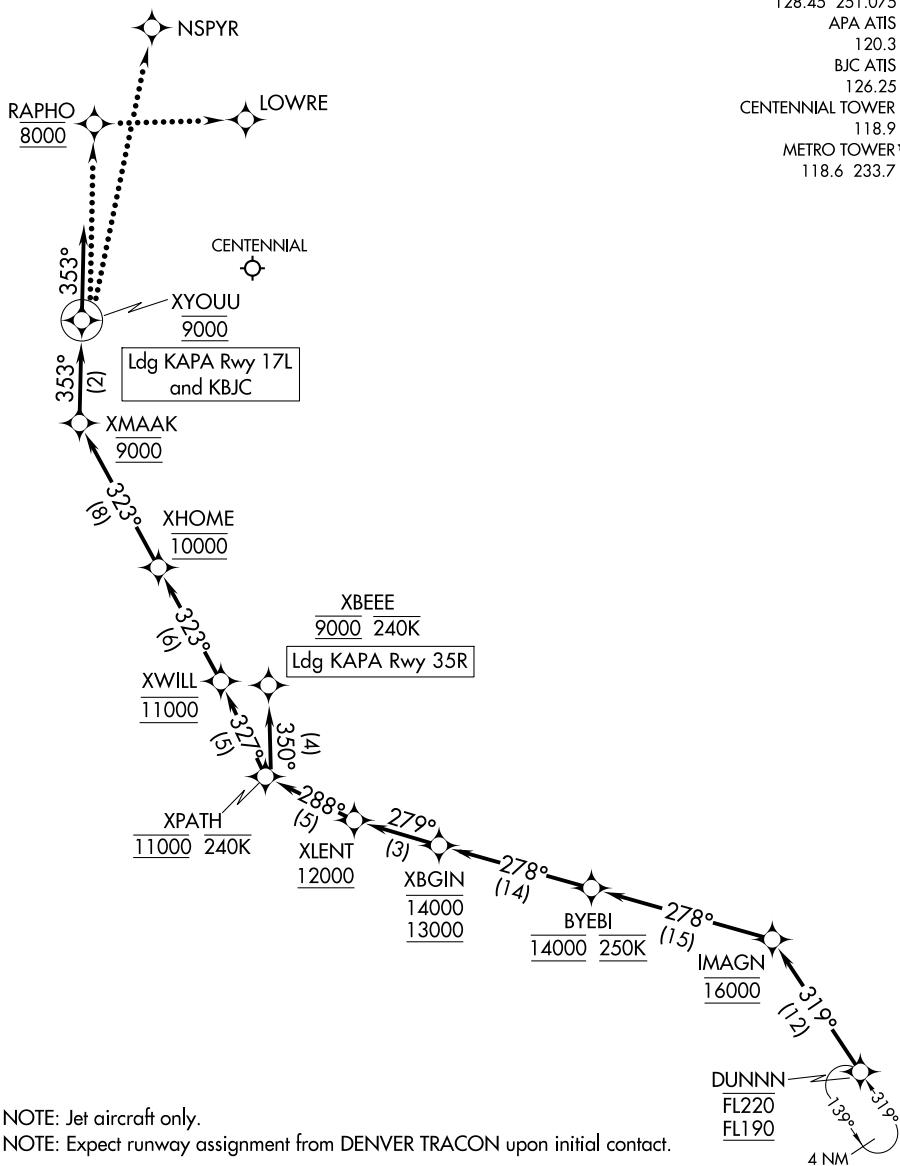

(DUNNN.DUNNN5) 22195

AL-5715 (FAA)

# DUNNN FIVE ARRIVAL (RNAV) Arrival Routes

DENVER, COLORADO

ROCKY MOUNTAIN METRO

RNAV 1 - DME/DME/IRU or GPS.

RADAR required.

DENVER CENTER  
 133.4 377.175  
 SPRINGS APP CON  
 124.0 257.875  
 DENVER APP CON  
 128.45 251.075  
 APA ATIS  
 120.3  
 BJC ATIS  
 126.25  
 CENTENNIAL TOWER  
 118.9  
 METRO TOWER\*  
 118.6 233.7

SW-1, 05 SEP 2024 to 03 OCT 2024

SW-1, 05 SEP 2024 to 03 OCT 2024

NOTE: Chart not to scale.

(NARRATIVE ON FOLLOWING PAGE)

# DUNNN FIVE ARRIVAL (RNAV) Arrival Routes

DENVER, COLORADO

(DUNNN.DUNNN5) 14JUL22