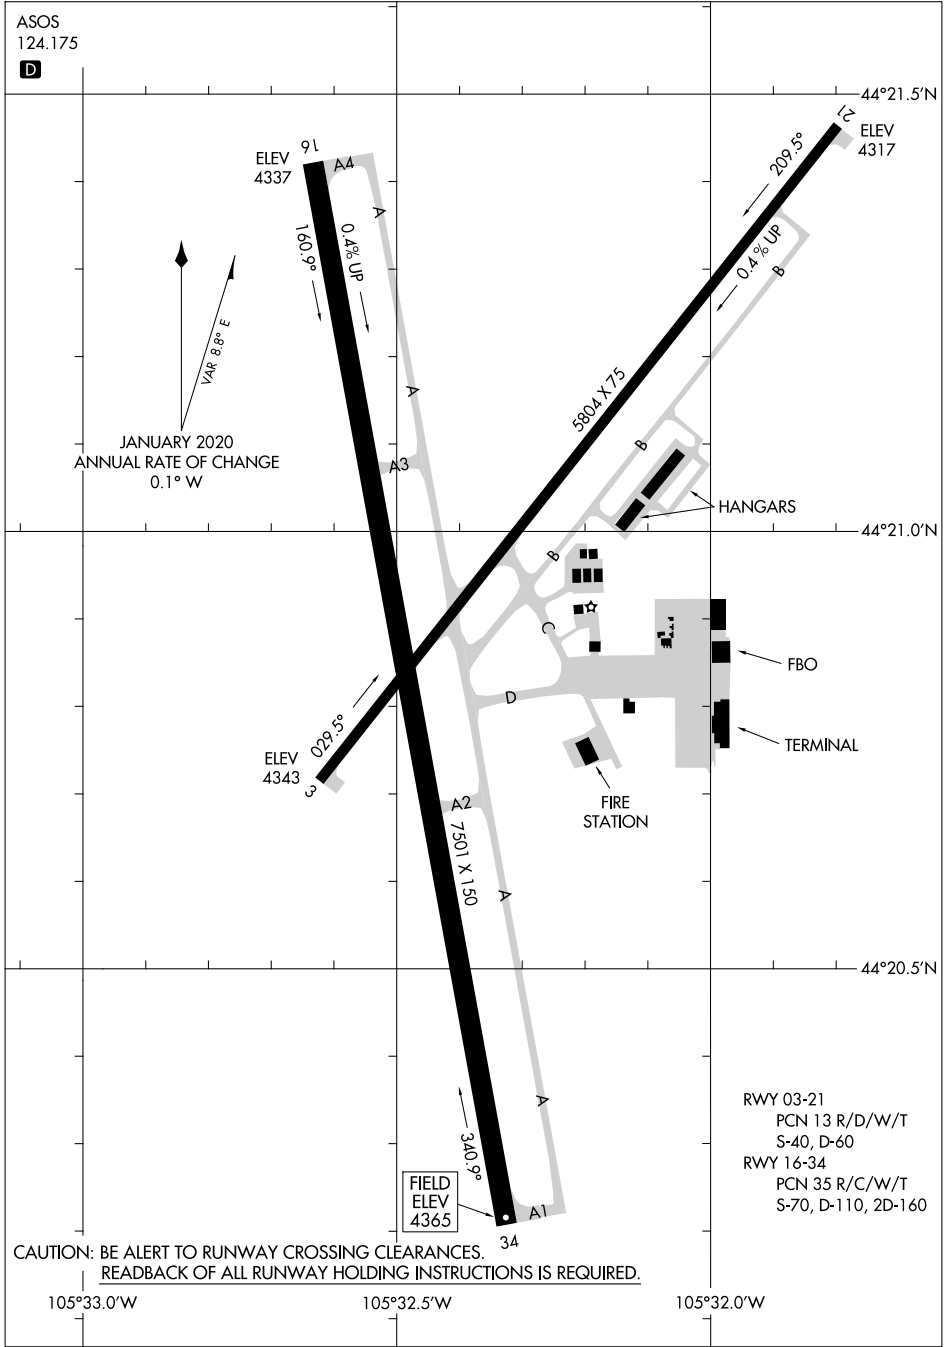

21168

AIRPORT DIAGRAM

NORTHEAST WYOMING RGNL (GCC)
GILLETTE, WYOMING

AL-5728 (FAA)

ASOS
124.175

D

NW-1, 05 SEP 2024 to 03 OCT 2024

NW-1, 05 SEP 2024 to 03 OCT 2024

CAUTION: BE ALERT TO RUNWAY CROSSING CLEARANCES.
READBACK OF ALL RUNWAY HOLDING INSTRUCTIONS IS REQUIRED.

105°33.0'W 105°32.5'W 105°32.0'W

RWY 03-21
PCN 13 R/D/W/T
S-40, D-60

RWY 16-34
PCN 35 R/C/W/T
S-70, D-110, 2D-160