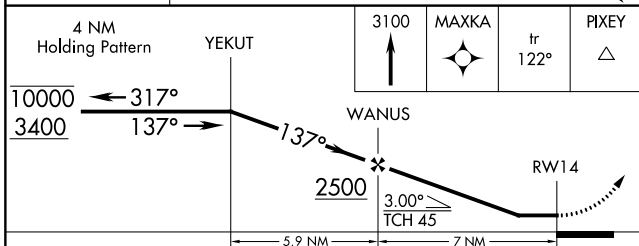

APP CRS	Rwy Idg	N/A
137°	TDZE	N/A
	Apt Elev	240

RNAV (GPS)-B

HANFORD MUNI (HJO)

RNP APCH. Circling Rwy 14 NA at night.		MISSED APPROACH: Climb to 3100 direct MAXKA and on track 122° to PIXEY and hold.	
ASOS	FRESNO APP CON	CLNC DEL	UNICOM
134.75	123.9	123.9	122.8 (CTAF) 0

CATEGORY	A	B	C	D
C CIRCLING	760-1	520 (600-1)	760-1½ 520 (600-1½)	NA

REIL Rwy 32 **0**
MIRL Rwy 14-32 **0**

SW-2, 05 SEP 2024 to 03 OCT 2024

SW-2, 05 SEP 2024 to 03 OCT 2024