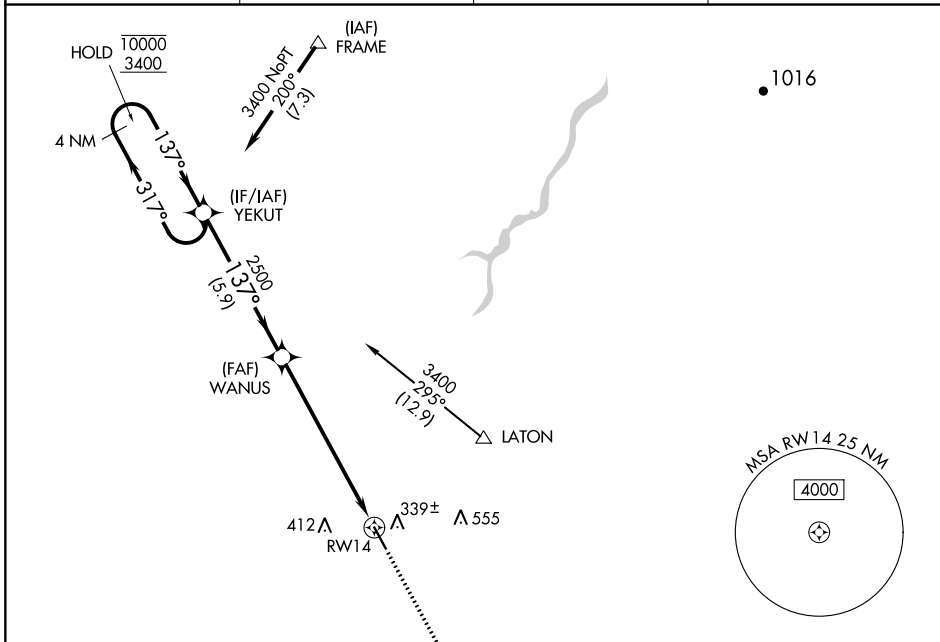

APP CRS	Rwy Idg	N/A
137°	TDZE	N/A
	Apt Elev	240

RNAV (GPS)-B

HANFORD MUNI (HJO)

RNP APCH. Circling Rwy 14 NA at night.		MISSED APPROACH: Climb to 3100 direct MAXKA and on track 122° to PIXEY and hold.	
ASOS	FRESNO APP CON	CLNC DEL	UNICOM
134.75	123.9	123.9	122.8 (CTAF) 0

CATEGORY	A	B	C	D
C CIRCLING	760-1	520 (600-1)	760-1½ 520 (600-1½)	NA

REIL Rwy 32 **0**
MIRL Rwy 14-32 **0**

SW-2, 05 SEP 2024 to 03 OCT 2024

SW-2, 05 SEP 2024 to 03 OCT 2024