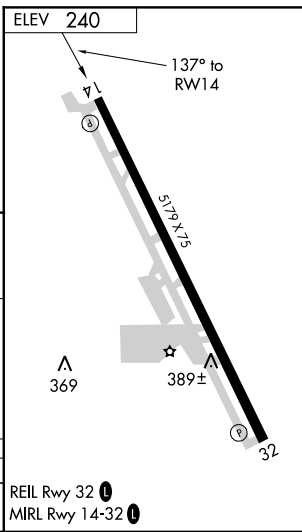

APP CRS	Rwy Idg	N/A
137°	TDZE	N/A
	Apt Elev	240

RNAV (GPS)-B

HANFORD MUNI (HJO)

RNP APCH. Circling Rwy 14 NA at night.		MISSED APPROACH: Climb to 3100 direct MAXKA and on track 122° to PIXEY and hold.	
ASOS	FRESNO APP CON	CLNC DEL	UNICOM
134.75	123.9	123.9	122.8 (CTAF) 0

CATEGORY	A	B	C	D
C CIRCLING	760-1	520 (600-1)	760-1½ 520 (600-1½)	NA

REIL Rwy 32 **0**
MIRL Rwy 14-32 **0**

SW-2, 05 SEP 2024 to 03 OCT 2024

SW-2, 05 SEP 2024 to 03 OCT 2024