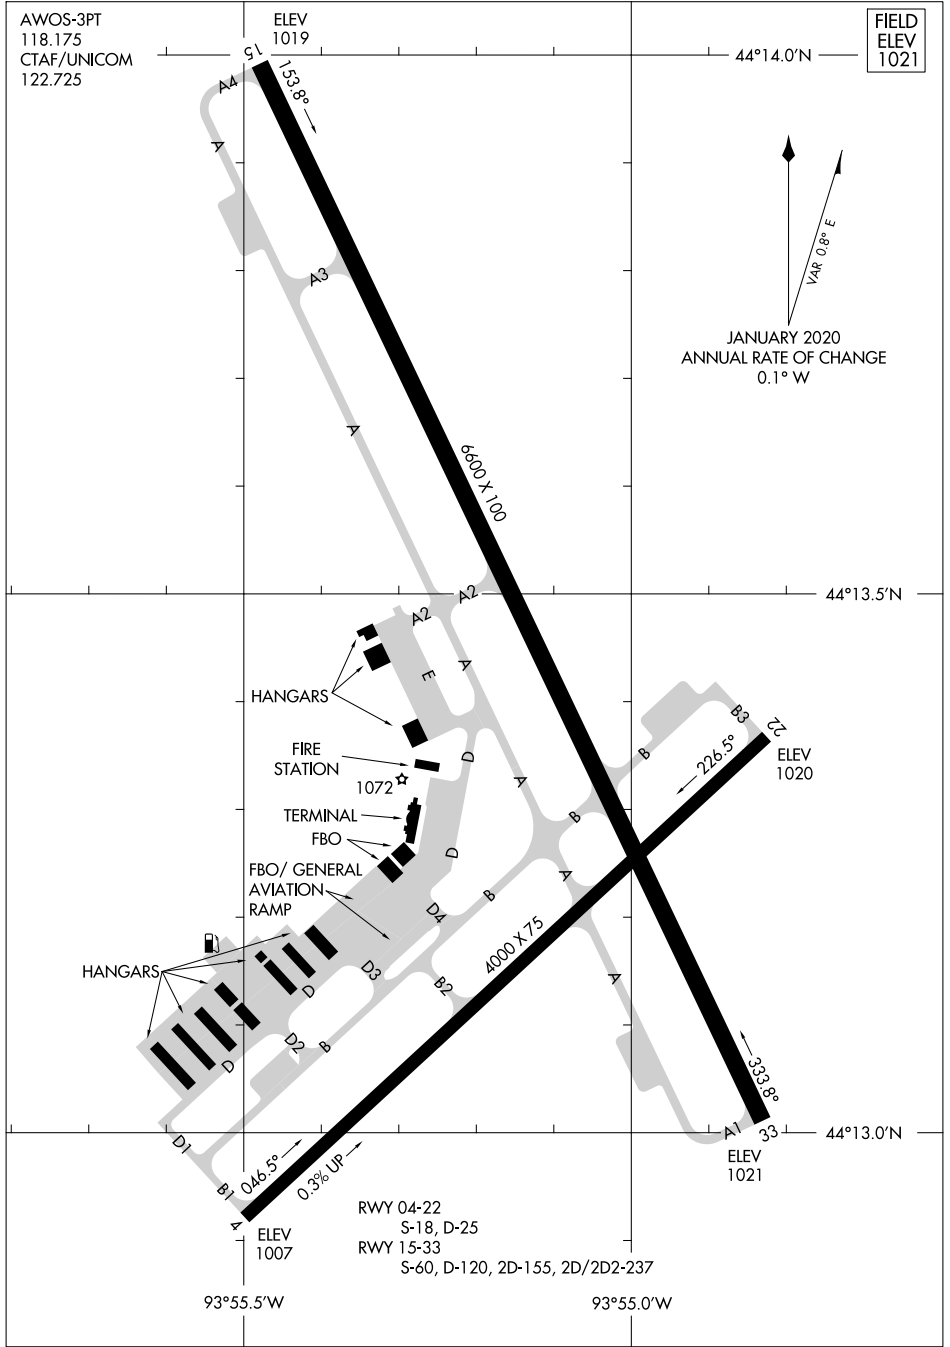

23334

AIRPORT DIAGRAM

AL-5755 (FAA)

MANKATO RGNL (MKT)
MANKATO, MINNESOTA

AWOS-3PT
118.175
CTAF/UNICOM
122.725

FIELD
ELEV
1021

44°14.0'N

JANUARY 2020
ANNUAL RATE OF CHANGE
0.1° W

NC-1, 05 SEP 2024 to 03 OCT 2024

NC-1, 05 SEP 2024 to 03 OCT 2024

RWY 04-22
S-18, D-25
RWY 15-33
S-60, D-120, 2D-155, 2D/2D2-237

93°55.5'W

93°55.0'W

AIRPORT DIAGRAM

23334

MANKATO, MINNESOTA
MANKATO RGNL (MKT)