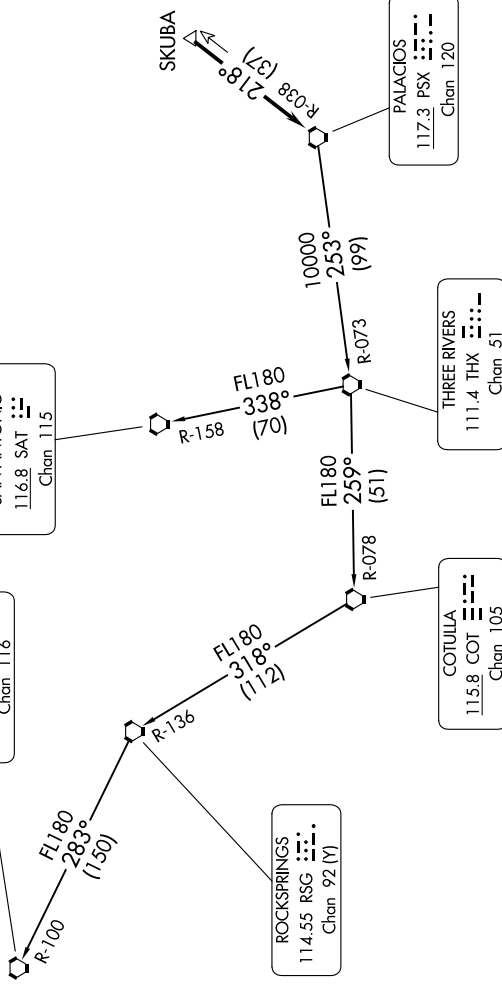

PALACIOS THREE DEPARTURE

**TOP ALTITUDE:
ASSIGNED BY ATC**

RADAR and DME required.

TAKEOFF MINIMUMS
Rwy 14: 300-1 or standard with a minimum climb of 420' per NM to 300.
Rwy 32: Standard.

CTAF
122.8
HOUSTON DEP CON
134.45 284.0

FORT STOCKTON
116.9 FST
Chan 116

SAN ANTONIO
116.8 SAT
Chan 115

ROCKSPRINGS
114.55 RSG
Chan 92 (Y)

COTUILA
115.8 COT
Chan 105

THREE RIVERS
111.4 THX
Chan 51

PALACIOS
117.3 PSX
Chan 120

(CONTINUED ON FOLLOWING PAGE)

NOTE: Chart not to scale.

PALACIOS THREE DEPARTURE