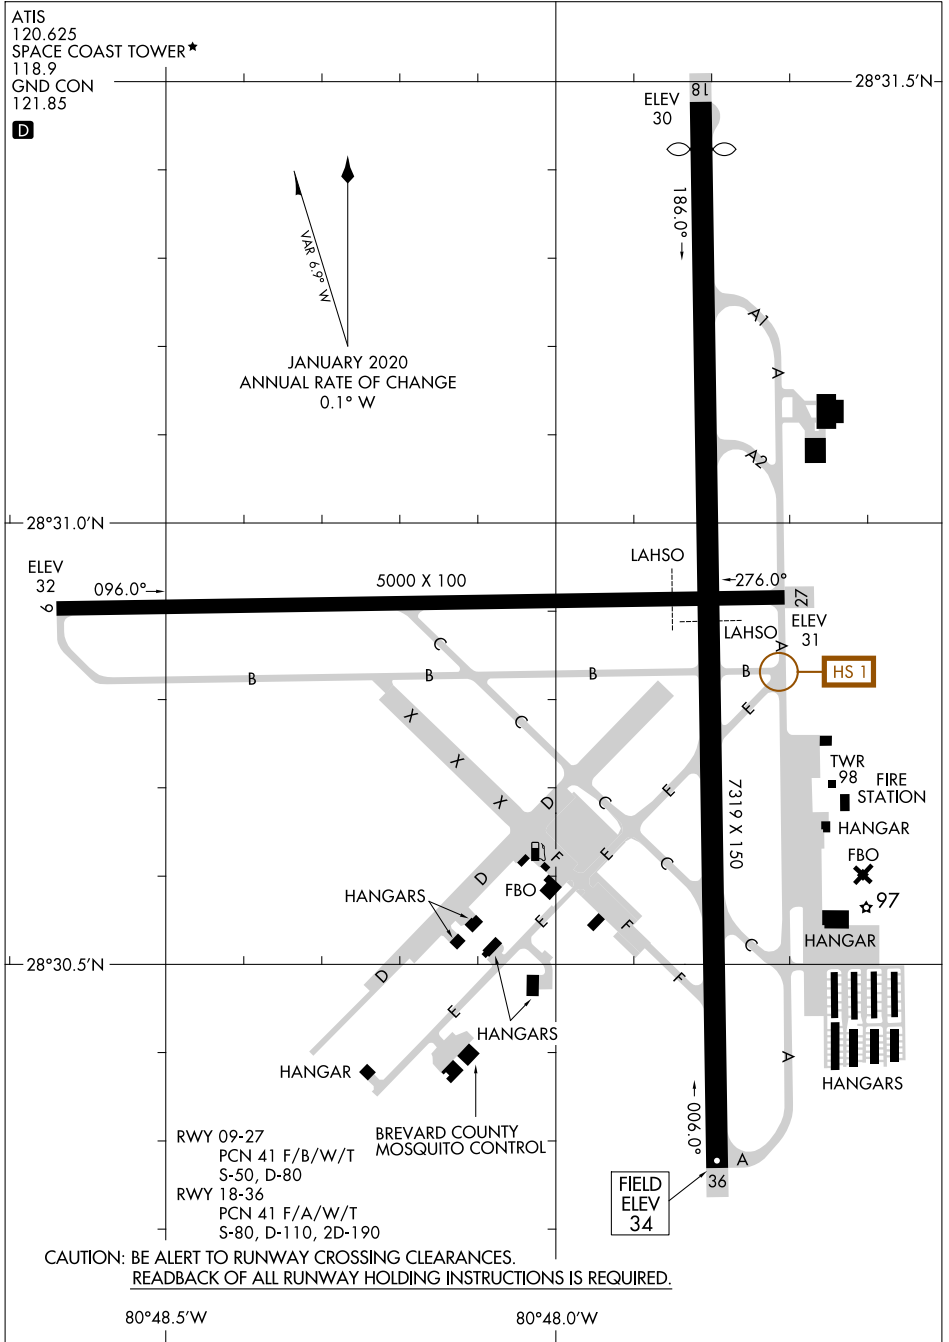

21168

AIRPORT DIAGRAM

AL-5760 (FAA)

SPACE COAST RGNL (TIX)
TITUSVILLE, FLORIDA

ATIS
120.625
SPACE COAST TOWER*
118.9
GND CON
121.85

VAR 6.5° W
JANUARY 2020
ANNUAL RATE OF CHANGE
0.1° W

SE-3, 05 SEP 2024 to 03 OCT 2024

SE-3, 05 SEP 2024 to 03 OCT 2024

AIRPORT DIAGRAM

21168

TITUSVILLE, FLORIDA
SPACE COAST RGNL (TIX)