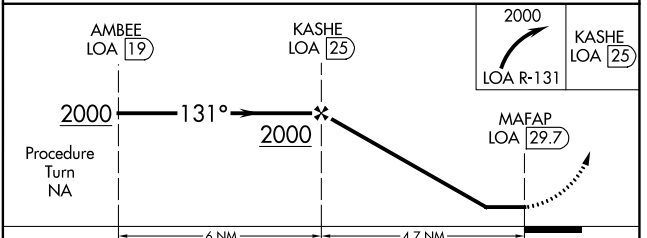

⚠ MISSED APPROACH: Climbing right turn to 2000 via LOA VORTAC R-131 to KASHE/25 DME and hold.

ASOS 119.425	HOUSTON CENTER 134.8 269.6	UNICOM 122.8 (CTAF) 0
------------------------	--------------------------------------	---------------------------------

CATEGORY	A	B	C	D
CIRCLING	1000-1 637 (700-1)	1000-1¼ 637 (700-1¼)	1120-2¼ 757 (800-2¼)	NA

SC-5, 05 SEP 2024 to 03 OCT 2024

SC-5, 05 SEP 2024 to 03 OCT 2024