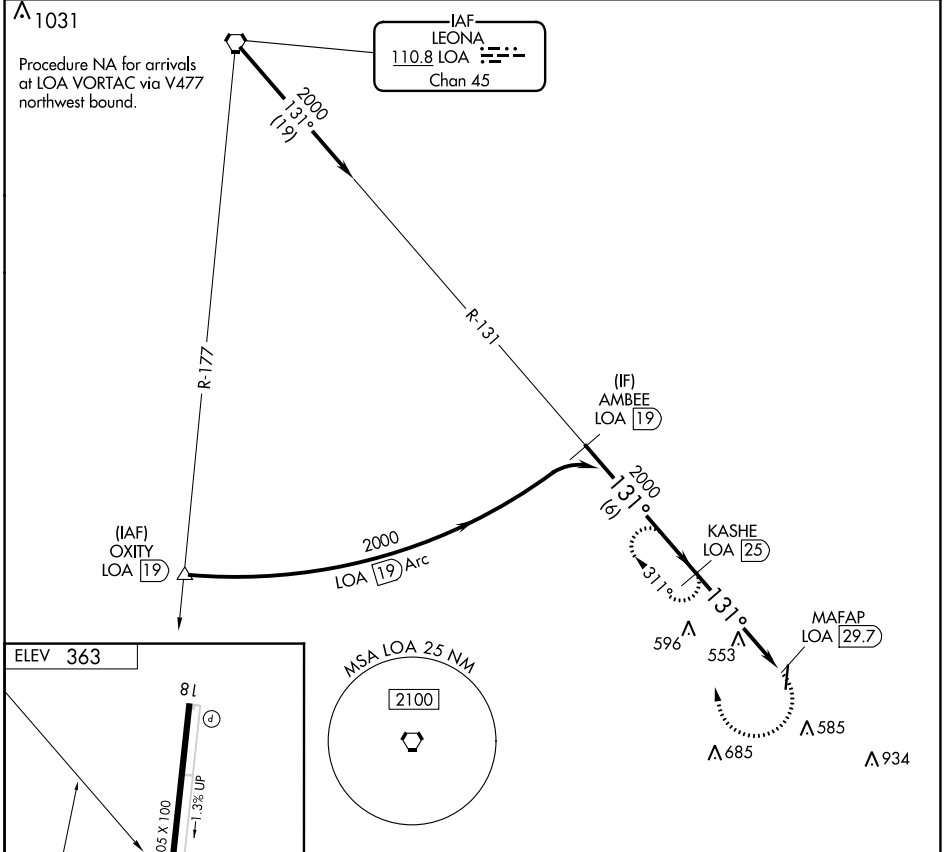

VOR LOA 110.8 Chan 45	APP CRS 131°	Rwy Idg TDZE Apt Elev NA NA 363
------------------------------------	------------------------	---

VOR/DME-A
HUNTSVILLE MUNI (UTS)

⚠ When local altimeter setting not received, use Conroe/North Houston Rgnl altimeter setting and increase MDA 80 feet, increase Circling Cat C visibility ¼ mile.

⚠ MISSED APPROACH: Climbing right turn to 2000 via LOA VORTAC R-131 to KASHE/25 DME and hold.

ASOS 119.425	HOUSTON CENTER 134.8 269.6	UNICOM 122.8 (CTAF) 0
------------------------	--------------------------------------	---------------------------------

CATEGORY	A	B	C	D
CIRCLING	1000-1 637 (700-1)	1000-1¼ 637 (700-1¼)	1120-2¼ 757 (800-2¼)	NA

SC-5, 05 SEP 2024 to 03 OCT 2024

SC-5, 05 SEP 2024 to 03 OCT 2024