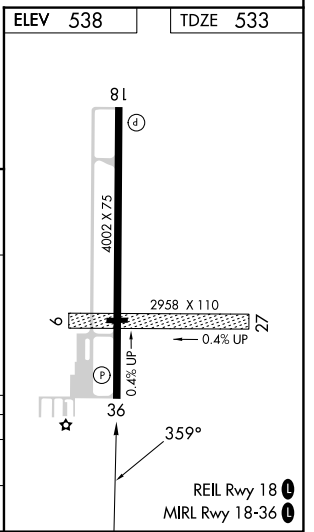

APP CRS	Rwy Idg	4002
359°	TDZE	533
	Apt Elev	538

RNAV (GPS) RWY 36

SPARTA COMMUNITY-HUNTER FLD (S.A.R.)

⚠ DME/DME RNP-0.3 NA. When local altimeter setting not received, use Scott AFB/Midamerica St Louis altimeter setting and increase all MDAs 80 feet and increase Circling Cat C/D visibility ¼ SM. Helicopter visibility reduction below ¾ SM NA. Circling NA to Rwy 9/27.
⚠ VDP NA when using Scott AFB/Midamerica St Louis altimeter setting.

MISSED APPROACH: Climbing right turn to 2200 direct HOKDO and hold.

AWOS-3PT 118.375	ST. LOUIS APP CON 125.2 281.5	UNICOM 123.075(CTAF) 0
----------------------------	---	----------------------------------