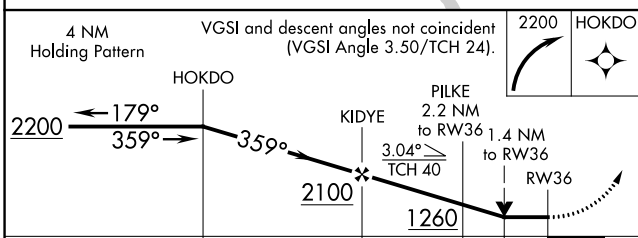

APP CRS	Rwy Idg	4002
359°	TDZE	533
	Apt Elev	538

RNAV (GPS) RWY 36

SPARTA COMMUNITY-HUNTER FLD (S.A.R.)

⚠ DME/DME RNP-0.3 NA. When local altimeter setting not received, use Scott AFB/Midamerica St Louis altimeter setting and increase all MDAs 80 feet and increase Circling Cat C/D visibility ¼ SM. Helicopter visibility reduction below ¾ SM NA. Circling NA to Rwy 9/27.
⚠ VDP NA when using Scott AFB/Midamerica St Louis altimeter setting.

MISSED APPROACH: Climbing right turn to 2200 direct HOKDO and hold.

AWOS-3PT 118.375	ST. LOUIS APP CON 125.2 281.5	UNICOM 123.075(CTAF) 0
----------------------------	---	----------------------------------