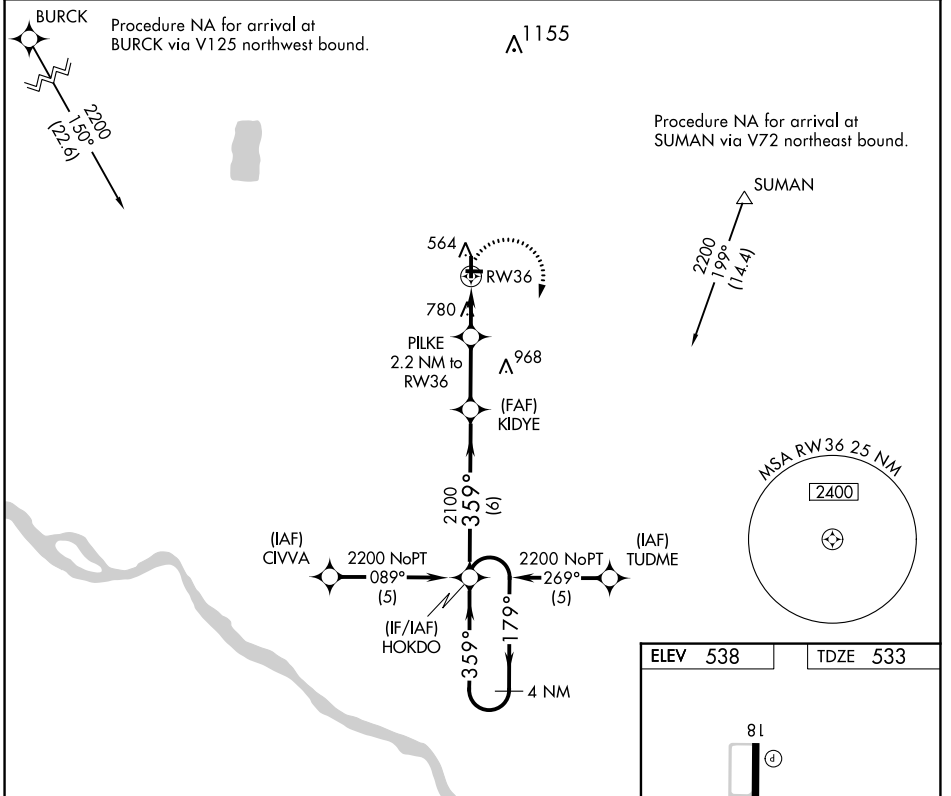

APP CRS	Rwy Idg	4002
359°	TDZE	533
	Apt Elev	538

RNAV (GPS) RWY 36

SPARTA COMMUNITY-HUNTER FLD (S.A.R.)

⚠ DME/DME RNP-0.3 NA. When local altimeter setting not received, use Scott AFB/Midamerica St Louis altimeter setting and increase all MDAs 80 feet and increase Circling Cat C/D visibility ¼ SM. Helicopter visibility reduction below ¾ SM NA. Circling NA to Rwy 9/27.
⚠ VDP NA when using Scott AFB/Midamerica St Louis altimeter setting.

MISSED APPROACH: Climbing right turn to 2200 direct HOKDO and hold.

AWOS-3PT 118.375	ST. LOUIS APP CON 125.2 281.5	UNICOM 123.075(CTAF) 0
----------------------------	---	----------------------------------

CATEGORY	A	B	C	D
RNAV MDA	1080-1	547 (600-1)	1080-1½ 547 (600-1½)	1080-1¾ 547 (600-1¾)
CIRCLING	1080-1 542 (600-1)	1140-1 602 (700-1)	1140-1¾ 602 (700-1¾)	1320-2½ 782 (800-2½)

EC-3, 05 SEP 2024 to 03 OCT 2024

EC-3, 05 SEP 2024 to 03 OCT 2024