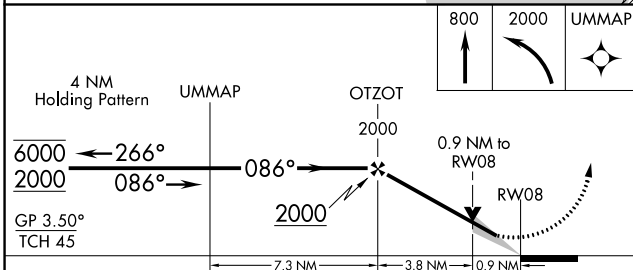

WAAS CH 56620 W08A	APP CRS 086°	Rwy Idg TDZE Apt Elev	5500 231 248

RNAV (GPS) RWY 8

BAY MINETTE MUNI (1R8)

RNP APCH.	MISSED APPROACH: Climb to 800 then climbing left turn to 2000 direct UMMAP and hold.
▼ For uncompensated Baro-VNAV systems, LNAV/VNAV NA below -1.5°C or above 54°C. Circling Rwy 26 NA at night.	

AWOS-3PT 121.125	MOBILE APP CON ★ 118.5 269.3	UNICOM 122.8 (CTAF) 0