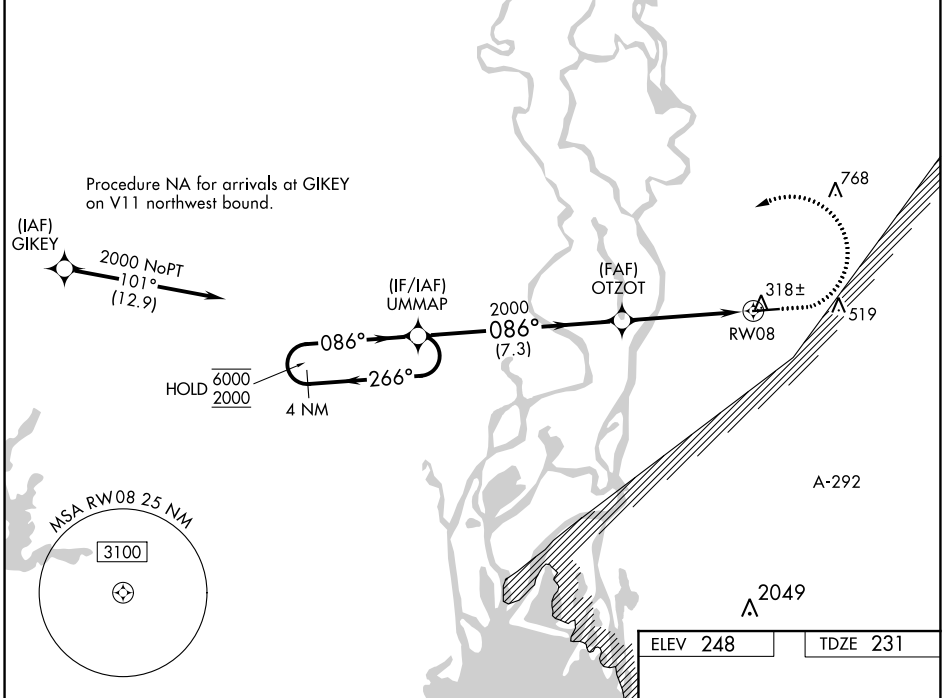

WAAS CH 56620 W08A	APP CRS 086°	Rwy Idg TDZE Apt Elev	5500 231 248
--	------------------------	-----------------------------	---

RNAV (GPS) RWY 8

BAY MINETTE MUNI (1R8)

RNP APCH.	MISSED APPROACH: Climb to 800 then climbing left turn to 2000 direct UMMAP and hold.
<p>▼ For uncompensated Baro-VNAV systems, LNAV/VNAV NA below -1.5°C or above 54°C. Circling Rwy 26 NA at night.</p>	

AWOS-3PT 121.125	MOBILE APP CON ★ 118.5 269.3	UNICOM 122.8 (CTAF) 0
----------------------------	--	---------------------------------

ELEV 248	TDZE 231
----------	----------

CATEGORY	A	B	C	D
LPV DA		501-1 270 (300-1)		NA
LNAV/VNAV DA		501-1 270 (300-1)		NA
LNAV MDA		580-1 349 (400-1)		NA
CIRCLING	660-1 412 (500-1)	780-1 532 (600-1)	880-1¾ 632 (700-1¾)	NA

SE-4, 05 SEP 2024 to 03 OCT 2024

SE-4, 05 SEP 2024 to 03 OCT 2024