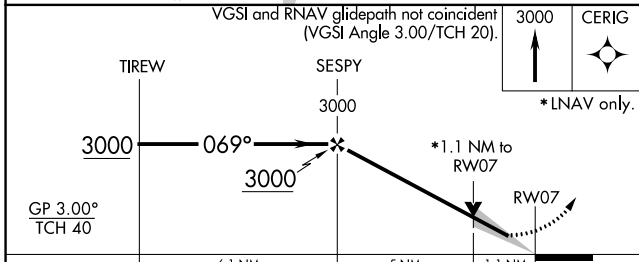

WAAS CH 82315 W07A	APP CRS 069°	Rwy Ldg TDZE Apt Elev	3600 1016 1025
--	------------------------	-----------------------------	---

RNAV (GPS) RWY 7

PLATTEVILLE MUNI (PVB)

RNP APCH.

For uncompensated Baro-VNAV systems, LNAV/VNAV NA below -17°C or above 54°C.

MISSED APPROACH:
Climb to 3000 direct CERIG and hold.

AWOS-3 120.575	CHICAGO CENTER 133.95 281.4	UNICOM 122.7 (CTAF) 0
--------------------------	---------------------------------------	---------------------------------