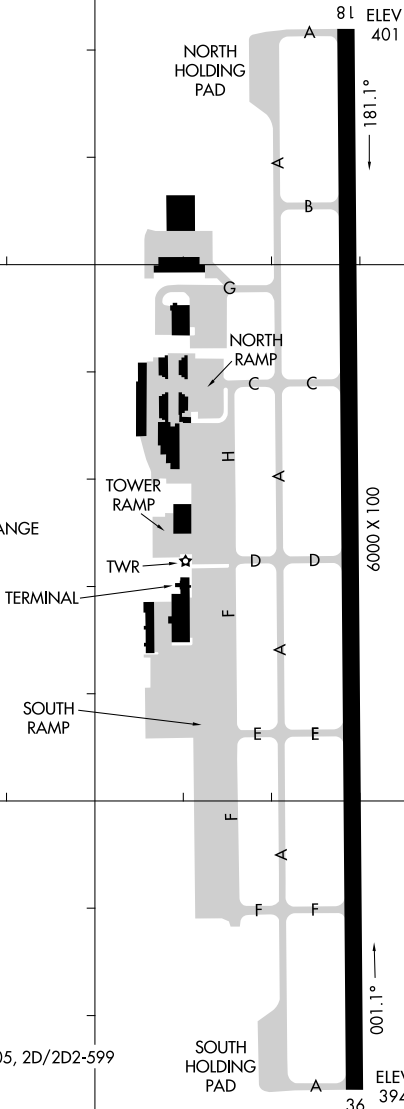

23110

AIRPORT DIAGRAM

AL-5883 (FAA)

OLIVE BRANCH/TAYLOR FLD (OLV)

OLIVE BRANCH, MISSISSIPPI

ATIS
 119.925
 OLIVE BRANCH/TAYLOR FLD TOWER*
 125.275
 GND CON
 121.2
 CLNC DEL
 121.2
 121.3 (When tower closed)

FIELD
 ELEV
 402

34°59.0'N

34°58.5'N

RWY 18-36
 PCR 459 F/D/X/T
 S-110, D-151, 2D-205, 2D/2D2-599

CAUTION: BE ALERT TO RUNWAY CROSSING CLEARANCES.
 READBACK OF ALL RUNWAY HOLDING INSTRUCTIONS IS REQUIRED.

89°47.5'W

89°47.0'W

AIRPORT DIAGRAM

23110

OLIVE BRANCH, MISSISSIPPI
OLIVE BRANCH/TAYLOR FLD (OLV)

SC-4, 05 SEP 2024 to 03 OCT 2024

SC-4, 05 SEP 2024 to 03 OCT 2024