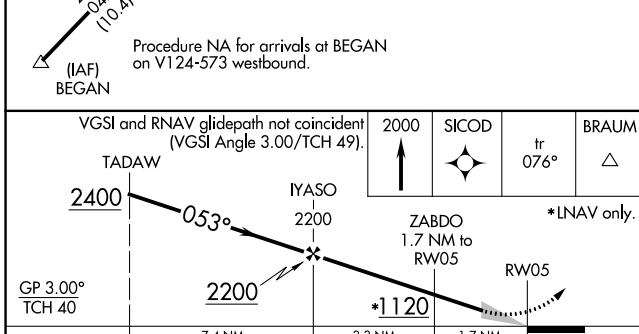

WAAS CH 58106 W05A	APP CRS 053°	Rwy Idg TDZE Apt Elev	5002 541 545
----------------------------------------	------------------------	-----------------------------	-----------------------------------------

RNAV (GPS) RWY 5

NORTH LITTLE ROCK MUNI (ORK)

RNP APCH.		MISSED APPROACH: Climb to 2000 direct SICOD and on track 076° to BRAUM and hold.	
<p>⚠ Circling NA for Cats B and C north of Rwy 5-23 when restricted area R-2403B in use. For uncompensated Baro-VNAV systems, LNAV/VNAV NA below -16°C or above 54°C.</p>			
AWOS-3PT 123.775	LITTLE ROCK APP CON 119.5 306.2	CLNC DEL 121.6	UNICOM 123.075 (CTAF) 0

ELEV 545	TDZE 541
----------	----------

CATEGORY	A	B	C	D
LPV DA	854- ⁷ / ₈	313 (400- ⁷ / ₈)		NA
LNAV/VNAV DA	986- ¹³ / ₈	445 (500- ¹³ / ₈)		NA
LNAV MDA	1000-1	459 (500-1)	1000- ¹³ / ₈ 459 (500- ¹³ / ₈)	NA
C CIRCLING	1060-1	515 (600-1)	1080- ¹ / ₂ 535 (600- ¹ / ₂)	NA