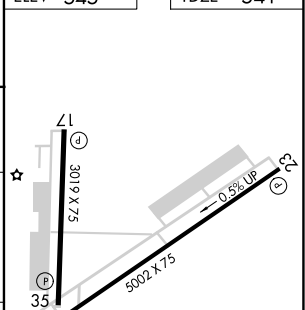

CATEGORY	A	B	C	D
LPV DA	854-⁷/₈	313 (400-⁷/₈)		NA
LNAV/VNAV DA	986-¹³/₈	445 (500-¹³/₈)		NA
LNAV MDA	1000-1	459 (500-1)	1000-¹³/₈ 459 (500-¹³/₈)	NA
C CIRCLING	1060-1	515 (600-1)	1080-¹/₂ 535 (600-¹/₂)	NA

REL Rws 5, 17, and 23 0
MIRL Rws 5-23 and 17-35 0

SC-1, 05 SEP 2024 to 03 OCT 2024

SC-1, 05 SEP 2024 to 03 OCT 2024