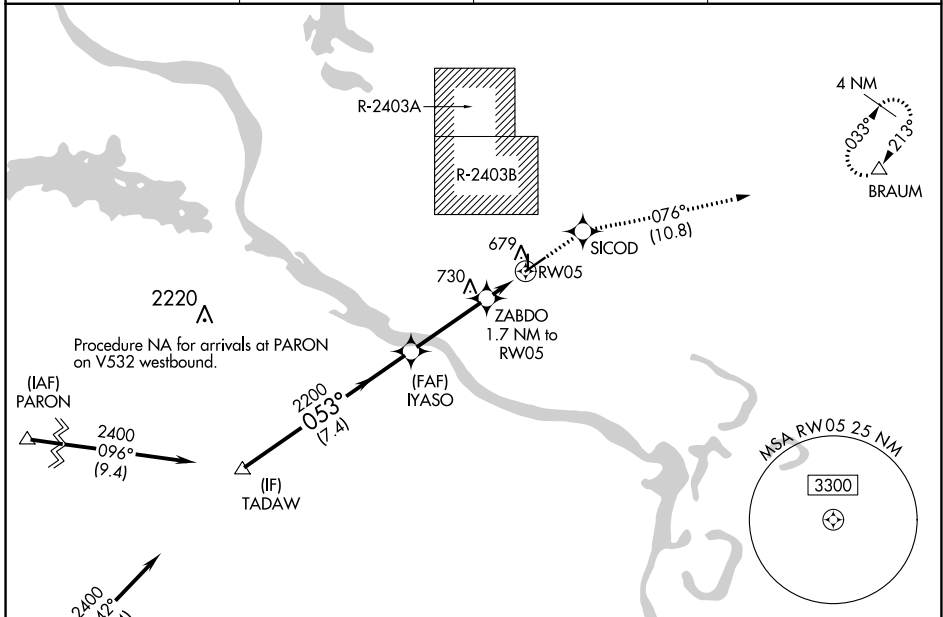

WAAS CH 58106 W05A	APP CRS 053°	Rwy Idg TDZE Apt Elev	5002 541 545
----------------------------------------	------------------------	-----------------------------	-----------------------------------------

RNAV (GPS) RWY 5

NORTH LITTLE ROCK MUNI (ORK)

RNP APCH.		MISSED APPROACH: Climb to 2000 direct SICOD and on track 076° to BRAUM and hold.	
<p>⚠ Circling NA for Cats B and C north of Rwy 5-23 when restricted area R-2403B in use. For uncompensated Baro-VNAV systems, LNAV/VNAV NA below -16°C or above 54°C.</p>			
AWOS-3PT 123.775	LITTLE ROCK APP CON 119.5 306.2	CLNC DEL 121.6	UNICOM 123.075 (CTAF) 0

ELEV 545	TDZE 541
----------	----------

CATEGORY	A	B	C	D
LPV DA	854- ⁷ / ₈	313 (400- ⁷ / ₈)		NA
LNAV/VNAV DA	986- ¹³ / ₈	445 (500- ¹³ / ₈)		NA
LNAV MDA	1000-1	459 (500-1)	1000- ¹³ / ₈ 459 (500- ¹³ / ₈)	NA
C CIRCLING	1060-1	515 (600-1)	1080- ¹ / ₂ 535 (600- ¹ / ₂)	NA

REL Rws 5, 17, and 23 0
MIRL Rws 5-23 and 17-35 0

SC-1, 05 SEP 2024 to 03 OCT 2024

SC-1, 05 SEP 2024 to 03 OCT 2024