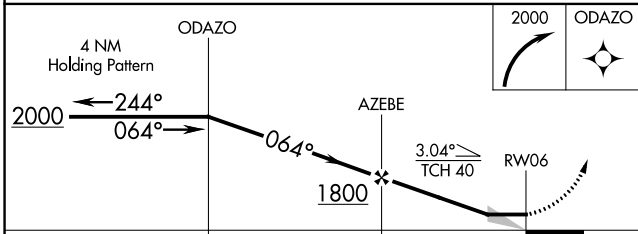

APP CRS	Rwy Idg	5136
064°	TDZE	83
	Apt Elev	99

RNAV (GPS) RWY 6

BREWTON MUNI (12J)

RNP APCH.	When local altimeter setting not received, use Pensacola altimeter setting and increase all MDA 100 feet; increase LNAV Cats C and D visibility ¼ SM. Procedure NA at night.	MISSED APPROACH: Climbing right turn to 2000 direct ODAZO and hold.

AWOS-3PT 119.325	PENSACOLA APP CON 127.35 291.625	UNICOM 122.725 (CTAF) 0

CATEGORY	A	B	C	D
LNAV MDA	560-1	477 (500-1)	560-1 3/8	477 (500-1 3/8)

SE-4, 05 SEP 2024 to 03 OCT 2024

SE-4, 05 SEP 2024 to 03 OCT 2024