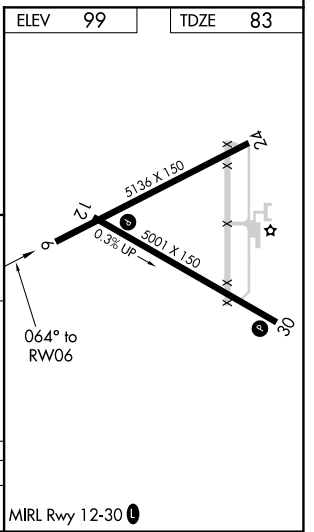

APP CRS	Rwy Idg	5136
064°	TDZE	83
	Apt Elev	99

RNAV (GPS) RWY 6

BREWTON MUNI (12J)

RNP APCH.	When local altimeter setting not received, use Pensacola altimeter setting and increase all MDA 100 feet; increase LNAV Cats C and D visibility ¼ SM. Procedure NA at night.	MISSED APPROACH: Climbing right turn to 2000 direct ODAZO and hold.

AWOS-3PT 119.325	PENSACOLA APP CON 127.35 291.625	UNICOM 122.725 (CTAF) 0

CATEGORY	A	B	C	D
LNAV MDA	560-1	477 (500-1)	560-1 3/8	477 (500-1 3/8)

SE-4, 05 SEP 2024 to 03 OCT 2024

SE-4, 05 SEP 2024 to 03 OCT 2024