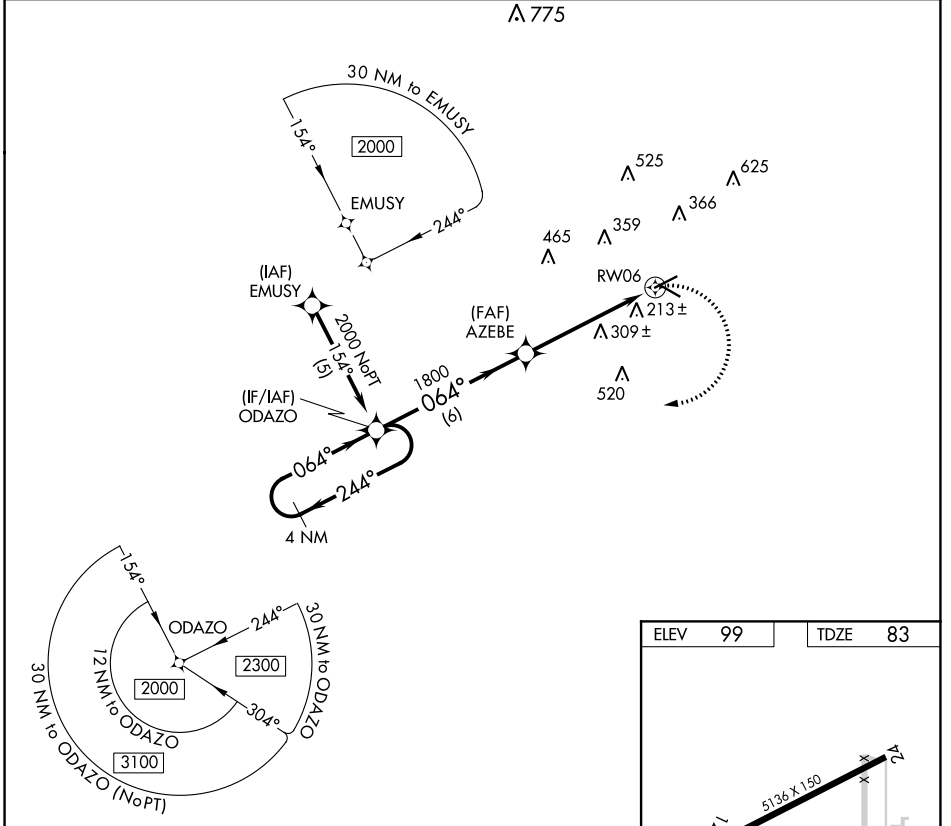

APP CRS	Rwy Idg	5136
064°	TDZE	83
	Apt Elev	99

RNAV (GPS) RWY 6

BREWTON MUNI (12J)

RNP APCH.	When local altimeter setting not received, use Pensacola altimeter setting and increase all MDA 100 feet; increase LNAV Cats C and D visibility ¼ SM. Procedure NA at night.	MISSED APPROACH: Climbing right turn to 2000 direct ODAZO and hold.
-----------	--	---

AWOS-3PT 119.325	PENSACOLA APP CON 127.35 291.625	UNICOM 122.725 (CTAF) 0
----------------------------	--	-----------------------------------

CATEGORY	A	B	C	D
LNAV MDA	560-1	477 (500-1)	560-1 3/8	477 (500-1 3/8)

SE-4, 05 SEP 2024 to 03 OCT 2024

SE-4, 05 SEP 2024 to 03 OCT 2024