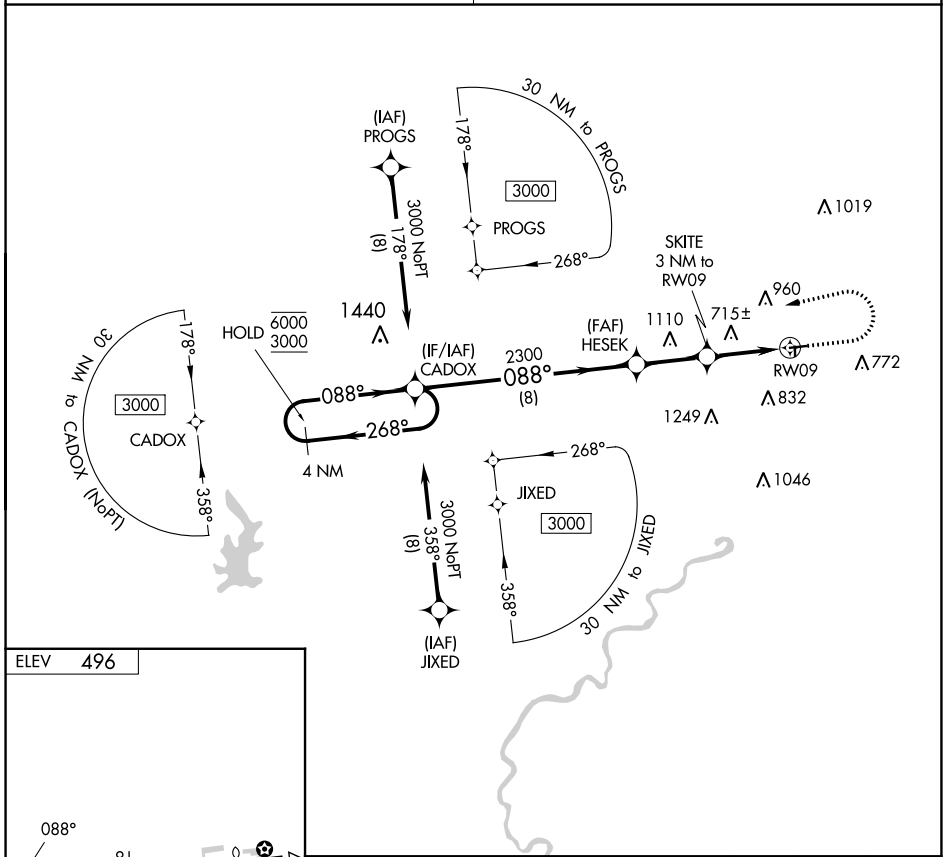

APP CRS	Rwy Idg	N/A
<b>088°</b>	TDZE	N/A
	Apt Elev	<b>496</b>

# RNAV (GPS)-A

SKY KING (3I3)

RNP APCH.	Procedure NA at night. Use Terre Haute altimeter setting; when not received, use Paris altimeter setting and increase all MDA 40 feet.	MISSED APPROACH: Climb to 1400 then climbing left turn to 3000 direct CADOX and hold.
-----------	--	---

HULMAN APP CON <b>125.45 339.8</b>	UNICOM <b>122.8 (CTAF)</b>
---------------------------------------	-------------------------------

CATEGORY	A	B	C	D
	1000-1 504 (600-1)	1340-1¼ 844 (900-1¼)	NA	

EC-2, 05 SEP 2024 to 03 OCT 2024

EC-2, 05 SEP 2024 to 03 OCT 2024