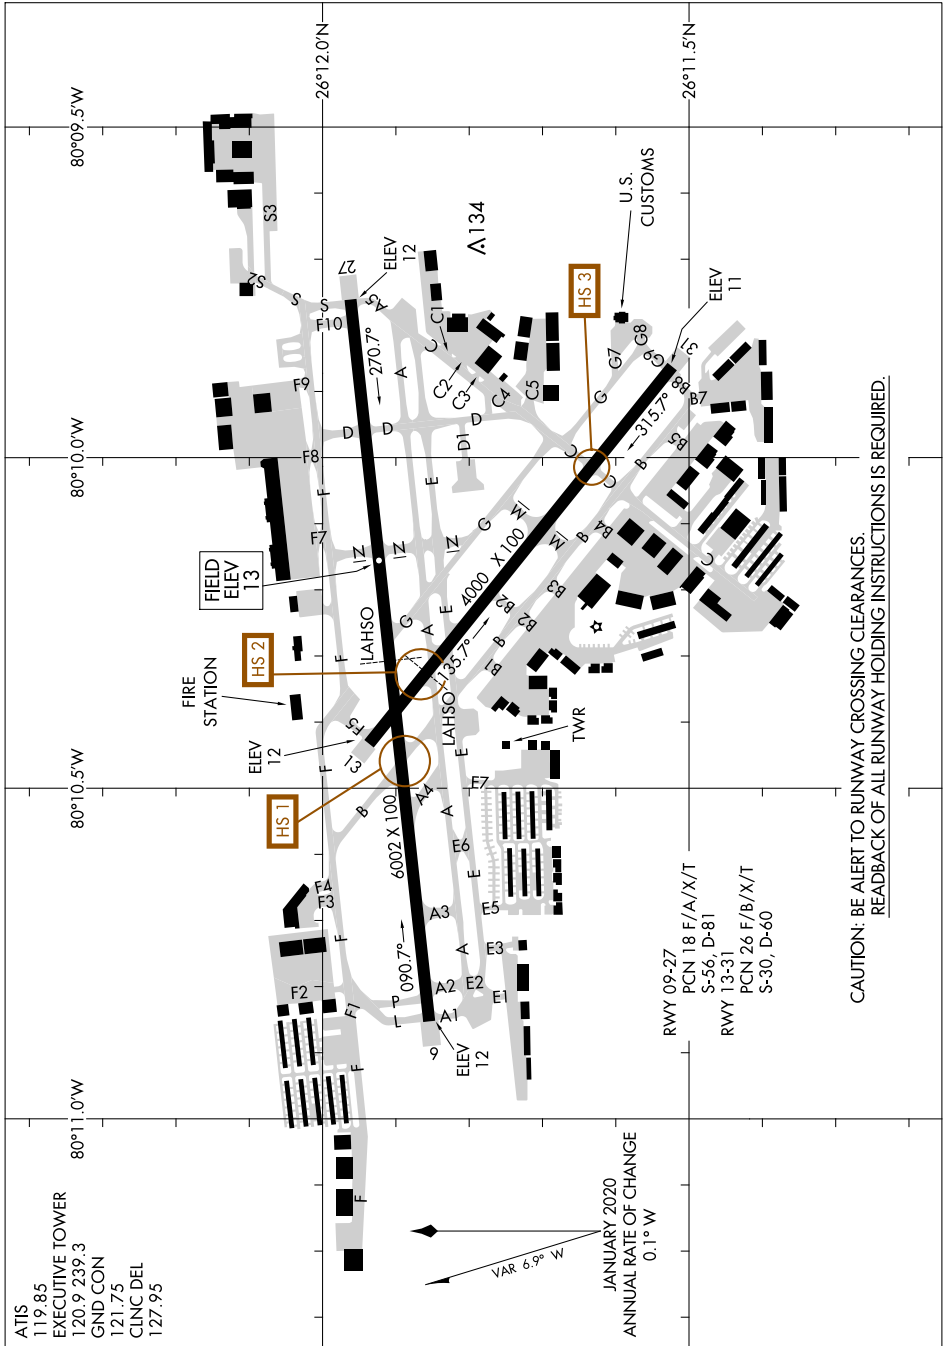

23222

AIRPORT DIAGRAM

AL-5942 (FAA)

FORT LAUDERDALE EXEC (F'X'E)
FORT LAUDERDALE, FLORIDA

SE-3, 05 SEP 2024 to 03 OCT 2024

CAUTION: BE ALERT TO RUNWAY CROSSING CLEARANCES
REDBACK OF ALL RUNWAY HOLDING INSTRUCTIONS IS REQUIRED.

ATIS 119.85
 EXECUTIVE TOWER 120.9 239.3
 GND CON 121.75
 CLNC DEL 127.95

AIRPORT DIAGRAM

23222

VAR 6.9° W
 JANUARY 2020
 ANNUAL RATE OF CHANGE 0.1° W

FORT LAUDERDALE, FLORIDA
FORT LAUDERDALE EXEC (F'X'E)

SE-3, 05 SEP 2024 to 03 OCT 2024