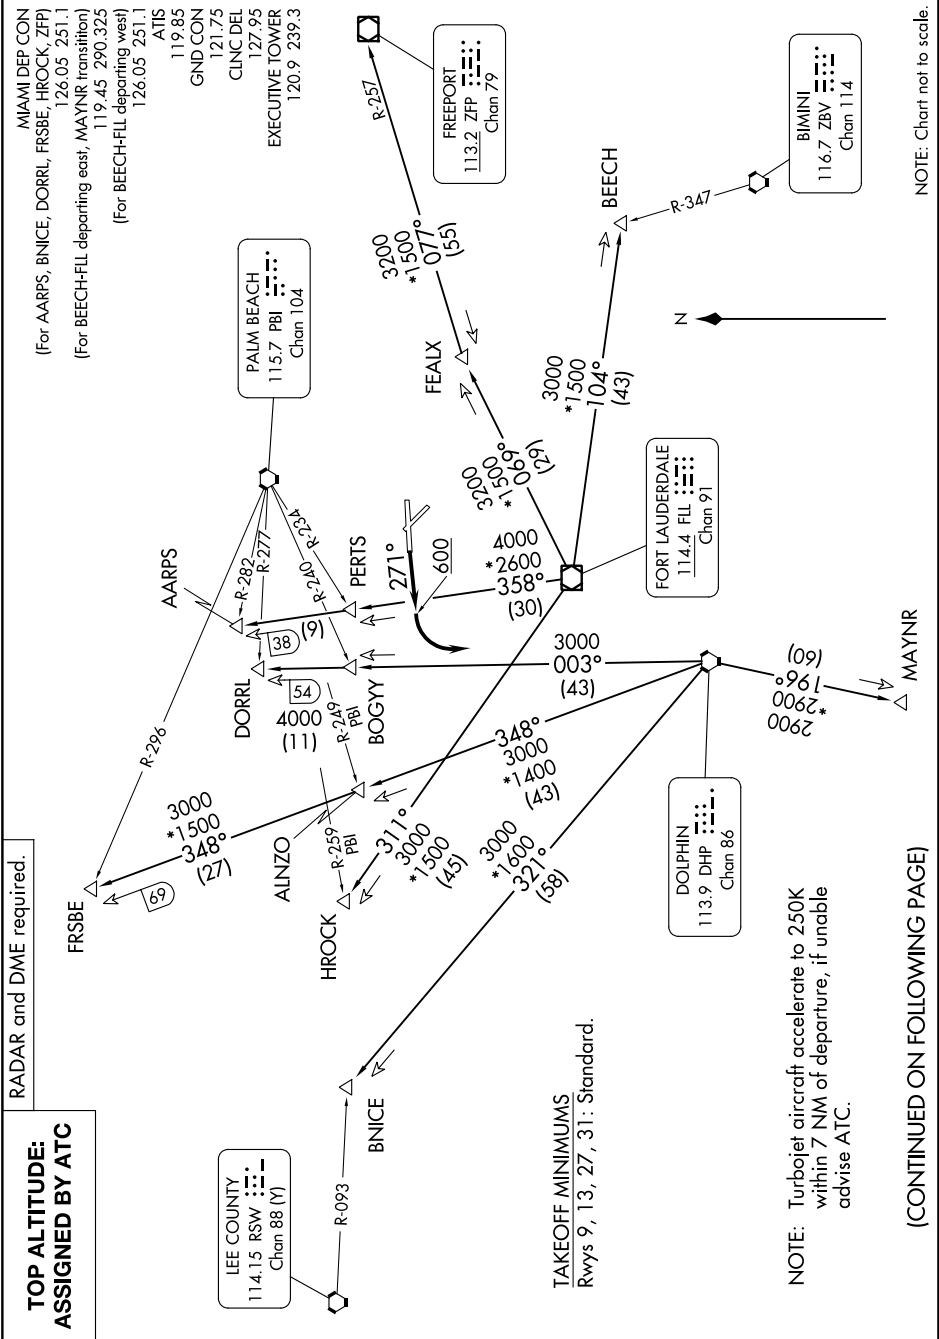

FORT LAUDERDALE ONE DEPARTURE

SE-3, 05 SEP 2024 to 03 OCT 2024

FORT LAUDERDALE ONE DEPARTURE

SE-3, 05 SEP 2024 to 03 OCT 2024