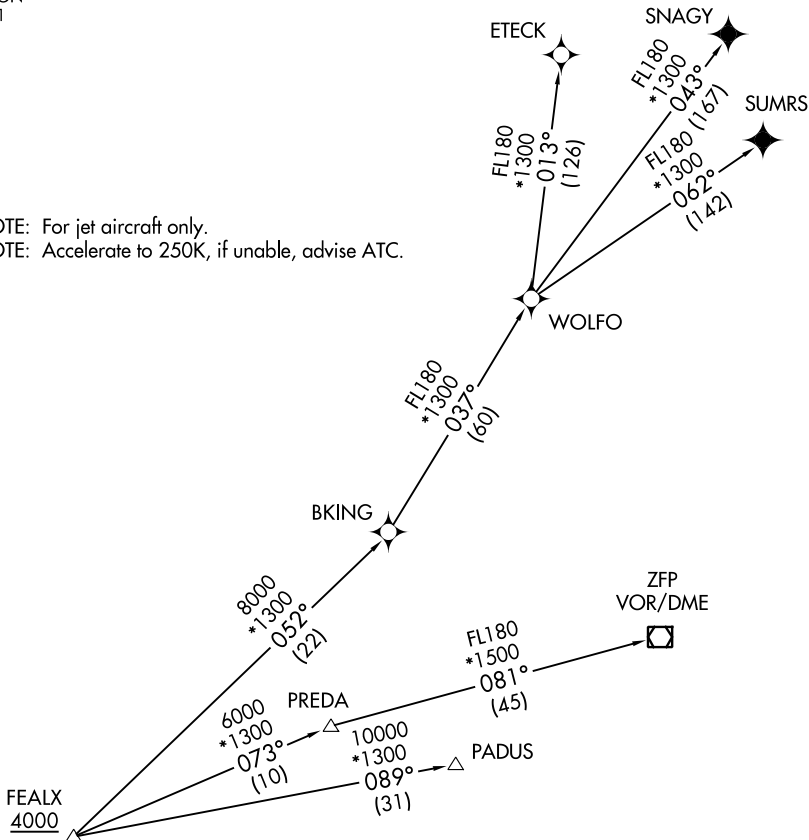

(FEALX2.FEALX) 22167

AL-5972 (FAA)

POMPANO BEACH AIRPARK (PMP)
POMPANO BEACH, FLORIDA

FEALX TWO DEPARTURE (RNAV)

ATIS
120.55
GND CON
121.9
POMPANO BEACH TOWER ★
125.4 (CTAF)
MIAMI DEP CON
126.05 251.1

**TOP ALTITUDE:
ASSIGNED BY ATC**

RNAV 1 - DME/DME/IRU or GPS.
From WOLFO to SNAGY, SUMRS - GPS.

RADAR required.

NOTE: For jet aircraft only.
NOTE: Accelerate to 250K, if unable, advise ATC.

TAKEOFF MINIMUMS

Rwys 6, 24, 28, 33: Standard.

Rwys 10, 15: Standard with minimum climb of 500' per NM to 520.

(NARRATIVE ON FOLLOWING PAGE)

NOTE: Chart not to scale.

SE-3, 05 SEP 2024 to 03 OCT 2024

SE-3, 05 SEP 2024 to 03 OCT 2024

FEALX TWO DEPARTURE (RNAV)

(FEALX2.FEALX) 19MAY22

POMPANO BEACH, FLORIDA

POMPANO BEACH AIRPARK (PMP)