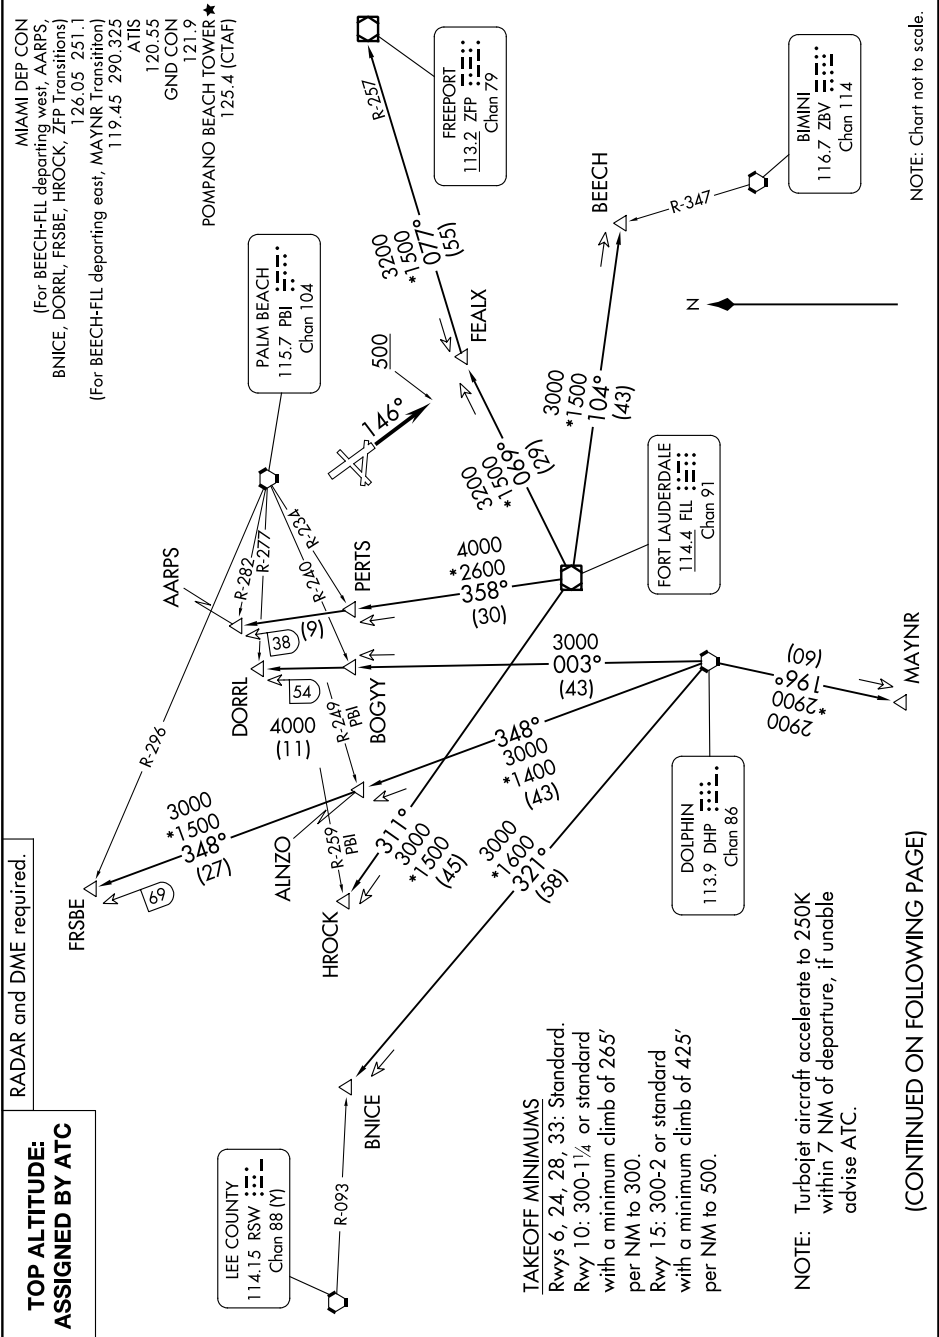

# FORT LAUDERDALE ONE DEPARTURE

SE-3, 05 SEP 2024 to 03 OCT 2024