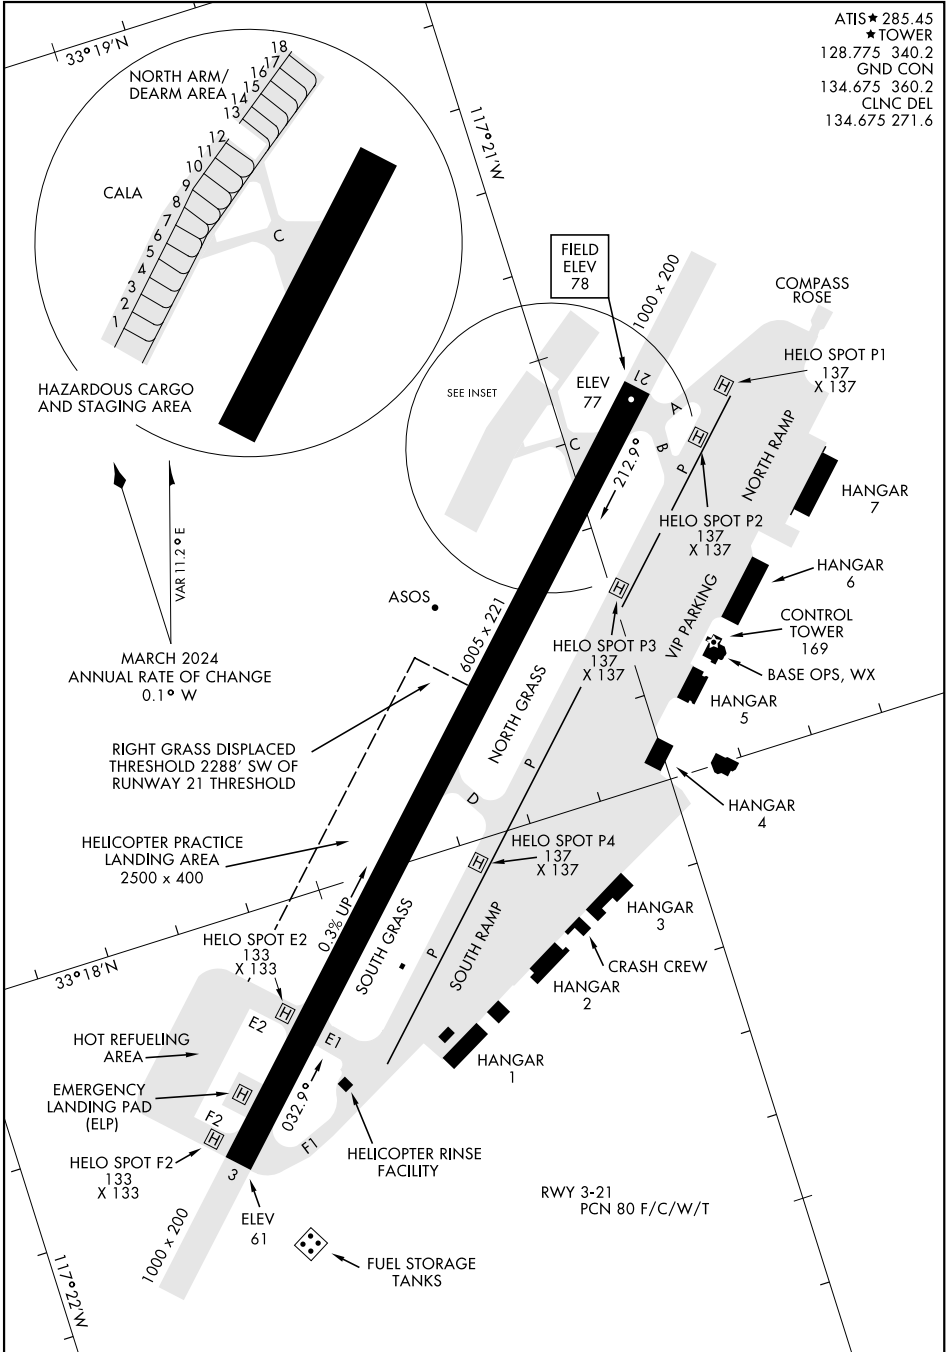

# AIRPORT DIAGRAM

CAMP PENDLETON MCAS (MUNN FLD) (KNFG)

OCEANSIDE, CALIFORNIA

[USN]

- ATIS ★ 285.45
- ★ TOWER
- 128.775 340.2
- GND CON
- 134.675 360.2
- CLNC DEL
- 134.675 271.6

SW-3, 05 SEP 2024 to 03 OCT 2024

SW-3, 05 SEP 2024 to 03 OCT 2024

# AIRPORT DIAGRAM

OCEANSIDE, CALIFORNIA

CAMP PENDLETON MCAS (MUNN FLD) (KNFG)