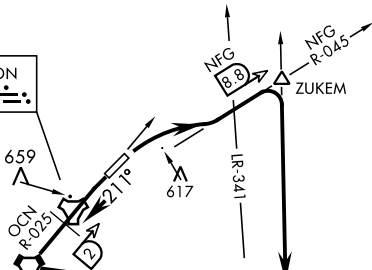

**BULLDOG TWO DEPARTURE (OBSTACLE)(BLDG 2 • VISTA)** CAMP PENDLETON MCAS (MUNN FLD) (KNFG) OCEANSIDE, CALIFORNIA

AL-5985 [USN]

Rwy	Knots	60	120	180	240	300	360
3 (C)	V/V(fpm)	486	972	1458	1944	2430	2916
21 (B)	V/V(fpm)	442	884	1326	1768	2210	2652

ATIS ★ 285.45  
 CLNC DEL  
 134.675 271.6  
 GND CON  
 134.675 360.2  
 TOWER ★  
 128.775 340.2  
 SOCAL DEP CON  
 127.3 323.0

Minimum Climb Rate

(C) to 800

(B) to 1300

**NOT FOR CIVIL USE**

CAMP PENDLETON  
 Chan 55 NFG

RWY 3: RNAV required ZUKEM to VISTA. Do not exceed 240 KIAS until VISTA.

OCEANSIDE  
 115.3 OCN  
 Chan 100

MISSION BAY  
 117.8 MZB  
 Chan 125

SW-3, 05 SEP 2024 to 03 OCT 2024

SW-3, 05 SEP 2024 to 03 OCT 2024

**DEPARTURE ROUTE DESCRIPTION**

**TAKE-OFF RWY 3:** Climbing right turn to intercept NFG TACAN R-045 to ZUKEM then right turn direct VISTA. Cross VISTA at 4000 or assigned altitude.

**TAKE-OFF RWY 21:** Climb on heading 211° to intercept OCN VORTAC R-025 then direct OCN then left turn to intercept OCN R-083 direct VISTA. Cross VISTA at 4000 or assigned altitude.