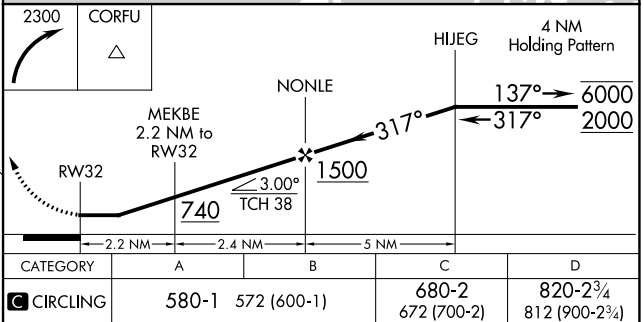

APP CRS 317°	Rwy Idg TDZE Apt Elev	N/A N/A 8
------------------------	-----------------------------	--------------------------------------

RNAV (GPS)-A

NAPLES MUNI (APF)

RNP APCH.			MISSED APPROACH: Climbing right turn to 2300 direct CORFU and hold.		
ATIS 134.225	FORT MYERS APP CON* 124.125 371.85	NAPLES TOWER* 128.5 (CTAF)	GND CON 121.6	CLNC DEL 118.0	CLNC DEL 124.125 (When twr closed)

SE-3, 05 SEP 2024 to 03 OCT 2024

SE-3, 05 SEP 2024 to 03 OCT 2024