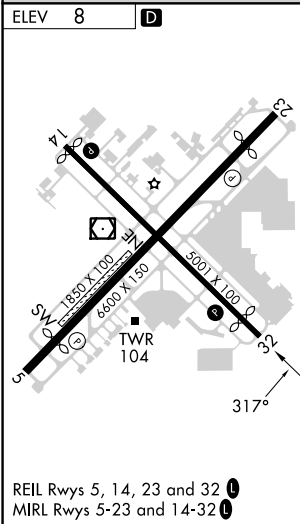

APP CRS 317°	Rwy Idg TDZE Apt Elev	N/A N/A 8
------------------------	-----------------------------	--------------------------------------

RNAV (GPS)-A

NAPLES MUNI (APF)

RNP APCH.			MISSED APPROACH: Climbing right turn to 2300 direct CORFU and hold.		
ATIS 134.225	FORT MYERS APP CON* 124.125 371.85	NAPLES TOWER* 128.5 (CTAF)	GND CON 121.6	CLNC DEL 118.0	CLNC DEL 124.125 (When twr closed)