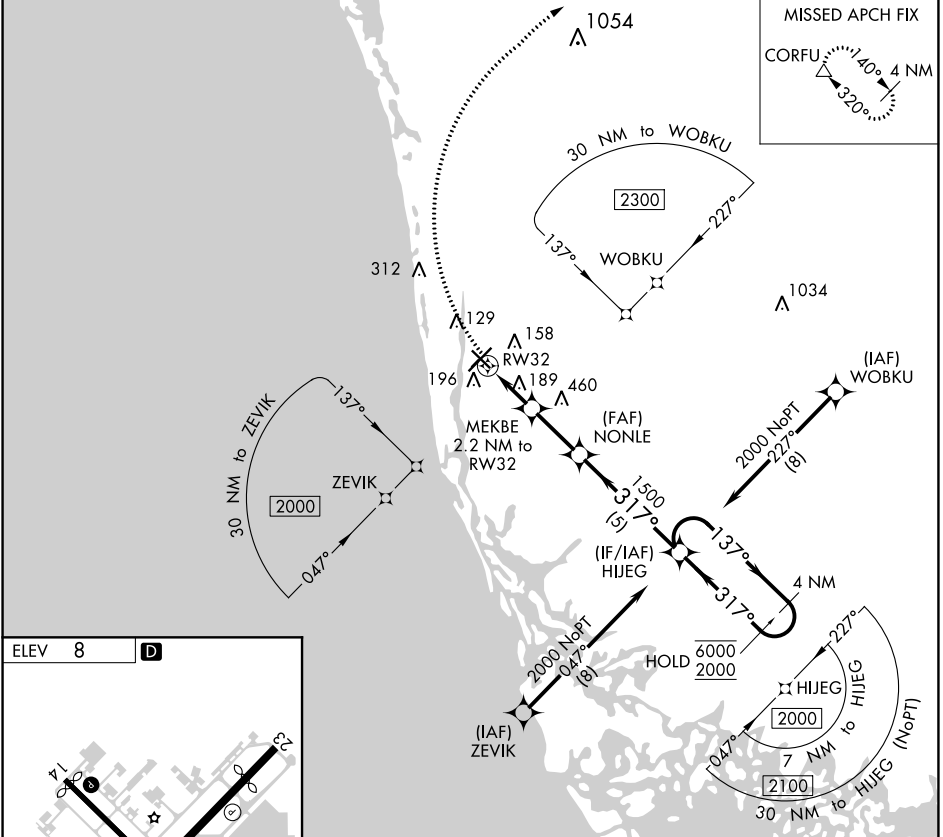

APP CRS 317°	Rwy Idg TDZE Apt Elev	N/A N/A 8
------------------------	-----------------------------	--------------------------------------

RNAV (GPS)-A

NAPLES MUNI (APF)

RNP APCH.			MISSED APPROACH: Climbing right turn to 2300 direct CORFU and hold.		
ATIS 134.225	FORT MYERS APP CON* 124.125 371.85	NAPLES TOWER* 128.5 (CTAF)	GND CON 121.6	CLNC DEL 118.0	CLNC DEL 124.125 (When twr closed)

SE-3, 05 SEP 2024 to 03 OCT 2024

SE-3, 05 SEP 2024 to 03 OCT 2024