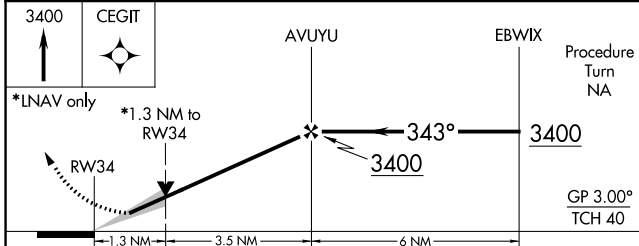

WAAS CH 87009 W34A	APP CRS 343°	Rwy Idg TDZE Apt Elev	4301 1801 1803
--	------------------------	-----------------------------	---

RNAV (GPS) RWY 34

AURORA MUNI-AL POTTER FIELD (AUH)

⚠ Baro-VNAV NA when using Grand Island altimeter setting. For uncompensated Baro-VNAV systems, LNAV/VNAV NA below -18°C (0°F) or above 54°C (130°F). DME/DME RNP-0.3 NA. When local altimeter setting not received, use Grand Island altimeter setting and increase all DA 41 feet and all MDA 60 feet. VDP NA when using Grand Island altimeter setting.

MISSED APPROACH:
Climb to 3400 direct CEGIT and hold.

AWOS-3 121.225	MINNEAPOLIS CENTER 119.4 278.8	UNICOM 122.8 (CTAF) 0
--------------------------	--	---------------------------------

CATEGORY	A	B	C	D
LPV DA	2051-1	250 (300-1)		NA
LNAV/VNAV DA	2129-1¼	328 (400-1¼)		NA
LNAV MDA	2260-1	459 (500-1)		NA
C CIRCLING	2300-1 497 (500-1)	2340-1 537 (600-1)		NA