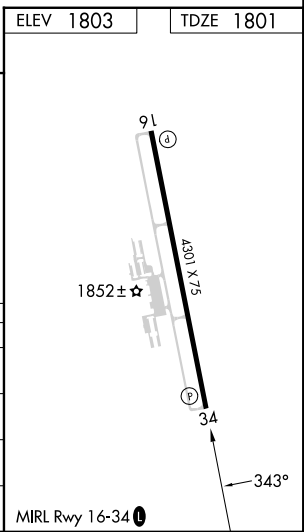

WAAS CH 87009 W34A	APP CRS 343°	Rwy Idg TDZE Apt Elev	4301 1801 1803
--	------------------------	-----------------------------	---

RNAV (GPS) RWY 34

AURORA MUNI-AL POTTER FIELD (AUH)

⚠ Baro-VNAV NA when using Grand Island altimeter setting. For uncompensated Baro-VNAV systems, LNAV/VNAV NA below -18°C (0°F) or above 54°C (130°F). DME/DME RNP-0.3 NA. When local altimeter setting not received, use Grand Island altimeter setting and increase all DA 41 feet and all MDA 60 feet. VDP NA when using Grand Island altimeter setting.

MISSED APPROACH:
Climb to 3400 direct CEGIT and hold.

AWOS-3 121.225	MINNEAPOLIS CENTER 119.4 278.8	UNICOM 122.8 (CTAF) 0
--------------------------	--	---------------------------------

CATEGORY	A	B	C	D
LPV DA	2051-1	250 (300-1)		NA
LNAV/VNAV DA	2129-1¼	328 (400-1¼)		NA
LNAV MDA	2260-1	459 (500-1)		NA
C CIRCLING	2300-1 497 (500-1)	2340-1 537 (600-1)		NA