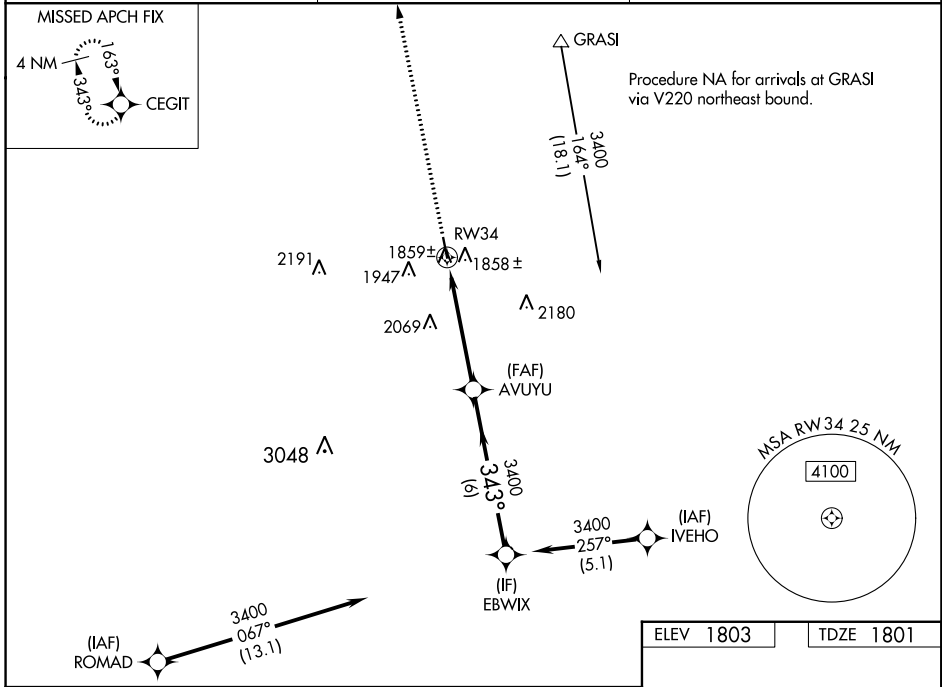

WAAS CH 87009 W34A	APP CRS 343°	Rwy Idg TDZE Apt Elev	4301 1801 1803
--	------------------------	-----------------------------	---

RNAV (GPS) RWY 34

AURORA MUNI-AL POTTER FIELD (AUH)

⚠ Baro-VNAV NA when using Grand Island altimeter setting. For uncompensated Baro-VNAV systems, LNAV/VNAV NA below -18°C (0°F) or above 54°C (130°F). DME/DME RNP-0.3 NA. When local altimeter setting not received, use Grand Island altimeter setting and increase all DA 41 feet and all MDA 60 feet. VDP NA when using Grand Island altimeter setting.

MISSED APPROACH:
Climb to 3400 direct CEGIT and hold.

AWOS-3 121.225	MINNEAPOLIS CENTER 119.4 278.8	UNICOM 122.8 (CTAF) 0
--------------------------	--	---------------------------------

CATEGORY	A	B	C	D
LPV DA	2051-1	250 (300-1)		NA
LNAV/VNAV DA	2129-1¼	328 (400-1¼)		NA
LNAV MDA	2260-1	459 (500-1)		NA
C CIRCLING	2300-1 497 (500-1)	2340-1 537 (600-1)		NA

NC-2, 05 SEP 2024 to 03 OCT 2024

NC-2, 05 SEP 2024 to 03 OCT 2024