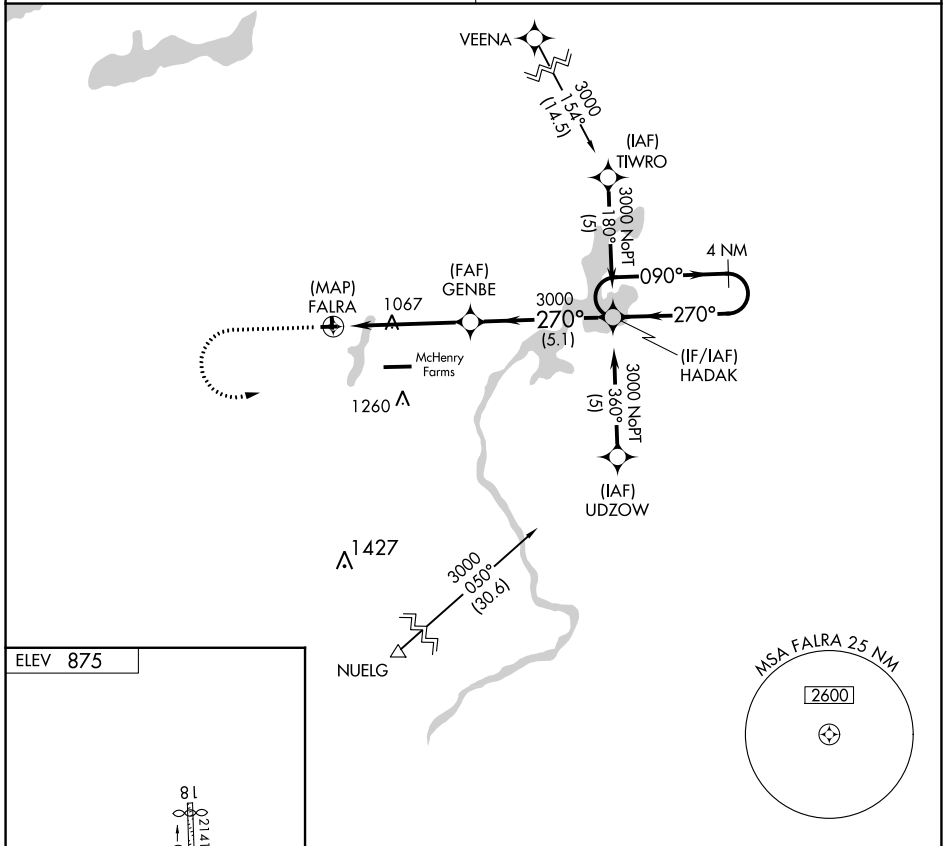

APP CRS 270°	Rwy Idg TDZE Apt Elev	N/A N/A 875
------------------------	-----------------------------	--

RNAV (GPS)-B

GALT FLD (10C)

<p>▼ Use Waukegan Rgnl altimeter setting. GPS or RNP-0.3 Required.</p> <p>▲ NA DME/DME RNP-0.3 NA.</p>	<p>MISSED APPROACH: Climb to 2000, then climbing left turn to 3000 direct HADAK WP and hold.</p>
--	--

<p>CHICAGO APP CON 120.55 306.925</p>	<p>UNICOM 122.8 (CTAF)</p>
--	---------------------------------------

CATEGORY	A	B	C	D
CIRCLING	1480-1	605 (700-1)	1540-1 ³ / ₄ 665 (700-1 ³ / ₄)	NA

EC-3, 05 SEP 2024 to 03 OCT 2024

EC-3, 05 SEP 2024 to 03 OCT 2024