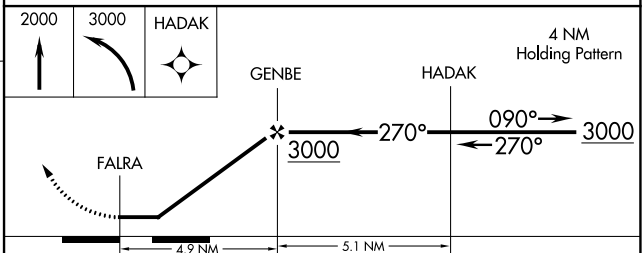

APP CRS 270°	Rwy Idg TDZE Apt Elev	N/A N/A 875

RNAV (GPS)-B

GALT FLD (10C)

▼ Use Waukegan Rgnl altimeter setting. GPS or RNP-0.3 Required. ▲ NA DME/DME RNP-0.3 NA.	MISSED APPROACH: Climb to 2000, then climbing left turn to 3000 direct HADAK WP and hold.

CHICAGO APP CON 120.55 306.925	UNICOM 122.8 (CTAF)

CATEGORY	A	B	C	D
CIRCLING	1480-1	605 (700-1)	1540-1³/₄ 665 (700-1³/₄)	NA

EC-3, 05 SEP 2024 to 03 OCT 2024

EC-3, 05 SEP 2024 to 03 OCT 2024