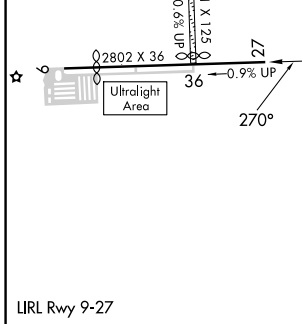

APP CRS 270°	Rwy Idg TDZE Apt Elev	N/A N/A 875
------------------------	-----------------------------	--

RNAV (GPS)-B

GALT FLD (10C)

<p>▼ Use Waukegan Rgnl altimeter setting. GPS or RNP-0.3 Required.</p> <p>▲ NA DME/DME RNP-0.3 NA.</p>	<p>MISSED APPROACH: Climb to 2000, then climbing left turn to 3000 direct HADAK WP and hold.</p>
--	--

<p>CHICAGO APP CON 120.55 306.925</p>	<p>UNICOM 122.8 (CTAF)</p>
--	---------------------------------------

CATEGORY	A	B	C	D
CIRCLING	1480-1	605 (700-1)	1540-1 ³ / ₄ 665 (700-1 ³ / ₄)	NA

EC-3, 05 SEP 2024 to 03 OCT 2024