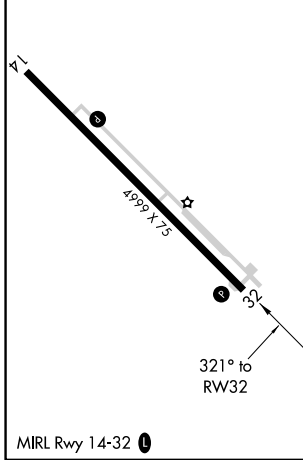

CATEGORY	A	B	C	D
LPV DA	491-1 305 (400-1)			
LNAV/VNAV DA	672-1³/₈ 486 (500-1³/₈)			
LNAV MDA	680-1 494 (500-1)	680-1³/₈ 494 (500-1³/₈)		
☒ CIRCLING	680-1 493 (500-1)	740-1 553 (600-1)	940-2¹/₄ 753 (800-2¹/₄)	940-2¹/₂ 753 (800-2¹/₂)

SE-4, 05 SEP 2024 to 03 OCT 2024

SE-4, 05 SEP 2024 to 03 OCT 2024