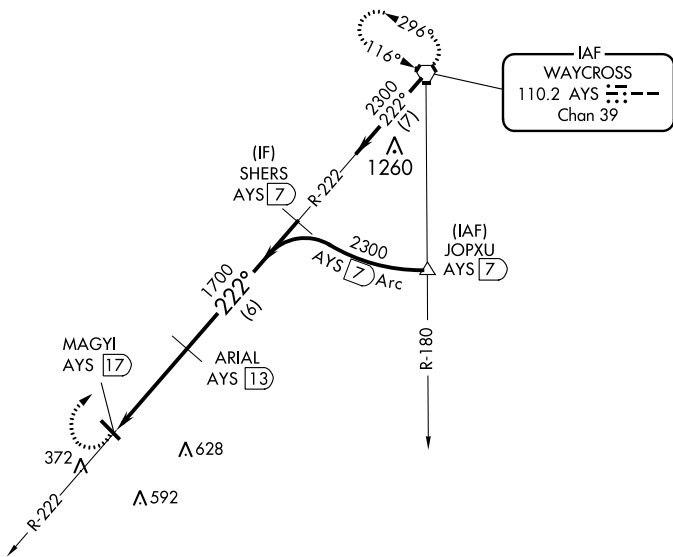

VORTAC AYS 110.2 Chan 39	APP CRS 222°	Rwy Idg TDZE Apt Elev 187	N/A N/A 187
--	------------------------	---	--------------------------

VOR/DME-A

HOMERVILLE (HOE)

⚠ When local altimeter setting not received, use Waycross altimeter setting and increase all MDA 60 feet, and Circling Cat C/D visibility ¼ mile.

MISSED APPROACH: Climbing right turn to 2300 on heading 071° and AYS VORTAC R-222 to AYS VORTAC and hold.

AWOS-3 118.725	VALDOSTA APP CON★ 126.6 285.6	CTAF 122.9
--------------------------	---	----------------------

SE-4, 05 SEP 2024 to 03 OCT 2024

SE-4, 05 SEP 2024 to 03 OCT 2024

2300	AYS R-222	AYS	SHERS AYS 7	
hdg 071°			2300	
	MAGYI AYS 17	ARIAL AYS 13	Procedure Turn NA	
	4 NM	6 NM		
CATEGORY	A	B	C	D
<input checked="" type="checkbox"/> CIRCLING	680-1 493 (500-1)	740-1 553 (600-1)	940-2¼ 753 (800-2¼)	940-2½ 753 (800-2½)