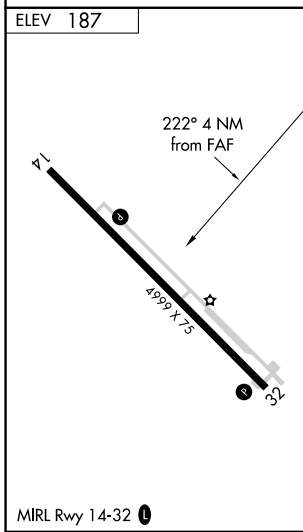

VORTAC AYS 110.2 Chan 39	APP CRS 222°	Rwy Idg TDZE Apt Elev 187	N/A N/A 187
--	------------------------	---	--------------------------

VOR/DME-A

HOMERVILLE (HOE)

⚠ When local altimeter setting not received, use Waycross altimeter setting and increase all MDA 60 feet, and Circling Cat C/D visibility ¼ mile.

MISSED APPROACH: Climbing right turn to 2300 on heading 071° and AYS VORTAC R-222 to AYS VORTAC and hold.

AWOS-3 118.725	VALDOSTA APP CON★ 126.6 285.6	CTAF 122.9
--------------------------	---	----------------------

SE-4, 05 SEP 2024 to 03 OCT 2024

SE-4, 05 SEP 2024 to 03 OCT 2024

2300	AYS R-222	AYS	SHERS AYS 7	
hdg 071°			2300	
	MAGYI AYS 17	ARIAL AYS 13	Procedure Turn NA	
	4 NM	6 NM		
CATEGORY	A	B	C	D
<input checked="" type="checkbox"/> CIRCLING	680-1 493 (500-1)	740-1 553 (600-1)	940-2¼ 753 (800-2¼)	940-2½ 753 (800-2½)