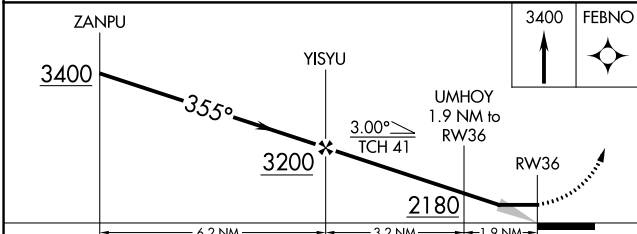

MISSED APPROACH: Climb to 3400 direct FEBNO and hold.

CNK ASOS
123.825

MINNEAPOLIS CENTER
126.4 317.7

UNICOM
122.8 (CTAF)

ELEV 1538 TDZE 1538

	A		B		C		D	
CATEGORY	A		B		C		D	
LP MDA	1920-1	382 (400-1)	1920-1 1/8	382 (400-1 1/8)	1920-1 1/8	382 (400-1 1/8)	NA	NA
RNAV MDA	1920-1	382 (400-1)	1920-1 1/8	382 (400-1 1/8)	1920-1 1/8	382 (400-1 1/8)	NA	NA
CIRCLING	2080-1 542 (600-1)	2220-1 682 (700-1)	2280-2 1/4 742 (800-2 1/4)				NA	NA