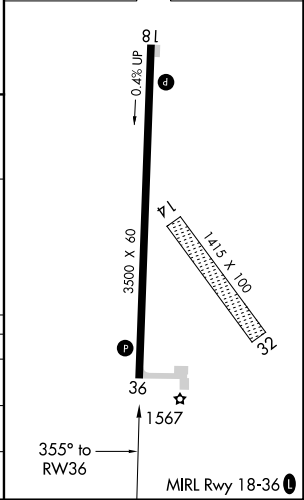

WAAS CH 69425 W36A	APP CRS 355°	Rwy Idg TDZE 1538 Apt Elev 1538
--	------------------------	---

RNAV (GPS) RWY 36

BELLEVILLE MUNI (R.P.B)

RNP APCH.
 NA Circling NA to Rwy's 14 and 32. Use Concordia altimeter setting.

MISSED APPROACH: Climb to 3400 direct FEBNO and hold.

CNK ASOS
123.825

MINNEAPOLIS CENTER
126.4 317.7

UNICOM
122.8 (CTAF)

ELEV 1538 TDZE 1538

	A		B		C		D	
CATEGORY	A		B		C		D	
LP MDA	1920-1	382 (400-1)	1920-1 1/8	382 (400-1 1/8)	1920-1 1/8	382 (400-1 1/8)	NA	NA
RNAV MDA	1920-1	382 (400-1)	1920-1 1/8	382 (400-1 1/8)	1920-1 1/8	382 (400-1 1/8)	NA	NA
CIRCLING	2080-1 542 (600-1)	2220-1 682 (700-1)	2280-2 1/4 742 (800-2 1/4)				NA	NA