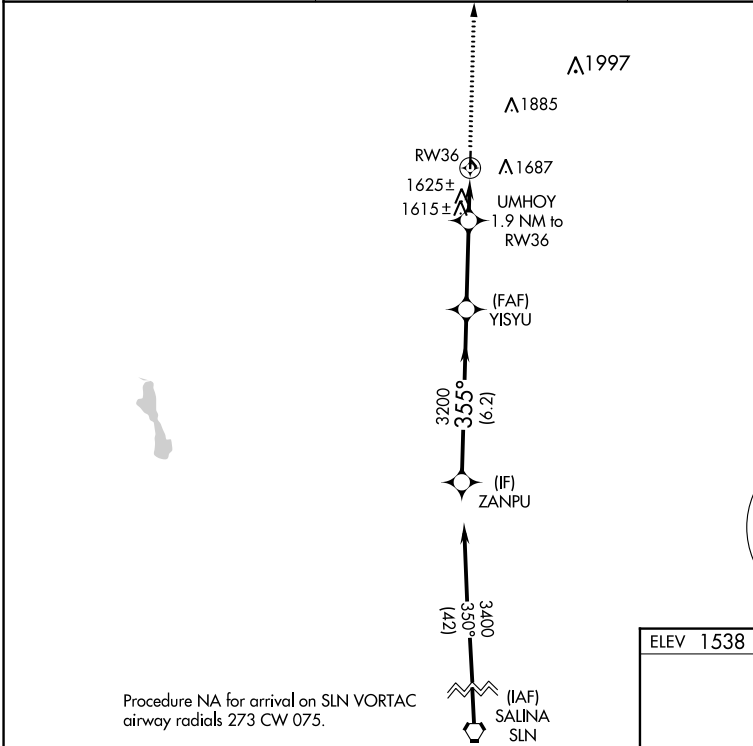

WAAS CH 69425 W36A	APP CRS 355°	Rwy Idg TDZE 1538 Apt Elev 1538
--	------------------------	---

RNAV (GPS) RWY 36

BELLEVILLE MUNI (R.P.B)

RNP APCH.
 NA Circling NA to Rwy's 14 and 32. Use Concordia altimeter setting.

MISSED APPROACH: Climb to 3400 direct FEBNO and hold.

CNK ASOS
123.825

MINNEAPOLIS CENTER
126.4 317.7

UNICOM
122.8 (CTAF)

ELEV 1538 TDZE 1538

	A		B		C		D	
CATEGORY	A		B		C		D	
LP MDA	1920-1	382 (400-1)	1920-1 1/8	382 (400-1 1/8)	1920-1 1/8	382 (400-1 1/8)	NA	NA
RNAV MDA	1920-1	382 (400-1)	1920-1 1/8	382 (400-1 1/8)	1920-1 1/8	382 (400-1 1/8)	NA	NA
CIRCLING	2080-1 542 (600-1)	2220-1 682 (700-1)	2280-2 1/4 742 (800-2 1/4)				NA	NA

NC-2, 05 SEP 2024 to 03 OCT 2024

NC-2, 05 SEP 2024 to 03 OCT 2024