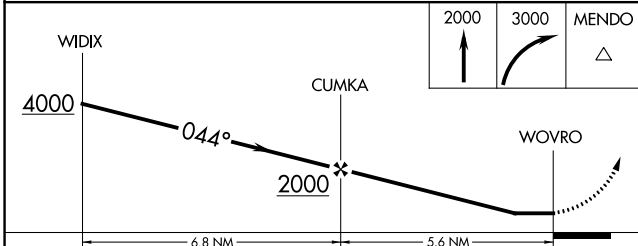

APP CRS	Rwy Idg	N/A
044°	TDZE	N/A
	Apt Elev	157

RNAV (GPS)-B

FIREBAUGH (F34)

RNP APCH.	MISSED APPROACH: Climb to 2000 then climbing right turn to 3000 direct MENDO and hold.
Procedure NA at night. Use Madera altimeter setting, when not received, use Merced Yosemite Rgnl altimeter setting.	

MAE ASOS 134.725	NORCAL APP CON 120.95 269.45	CTAF 122.9

CATEGORY	A	B	C	D
CIRCLING	740-1	583 (600-1)	NA	

SW-2, 05 SEP 2024 to 03 OCT 2024

SW-2, 05 SEP 2024 to 03 OCT 2024