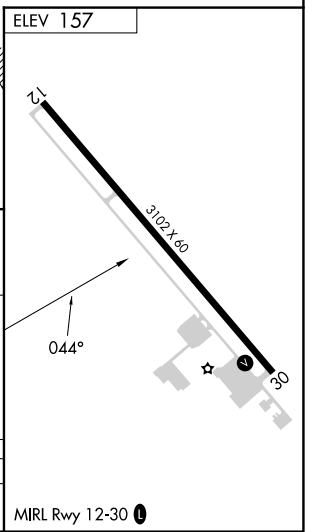

APP CRS	Rwy Idg	N/A
044°	TDZE	N/A
	Apt Elev	157

RNAV (GPS)-B

FIREBAUGH (F34)

RNP APCH.	MISSED APPROACH: Climb to 2000 then climbing right turn to 3000 direct MENDO and hold.
Procedure NA at night. Use Madera altimeter setting, when not received, use Merced Yosemite Rgnl altimeter setting.	

MAE ASOS 134.725	NORCAL APP CON 120.95 269.45	CTAF 122.9

CATEGORY	A	B	C	D
CIRCLING	740-1	583 (600-1)	NA	

SW-2, 05 SEP 2024 to 03 OCT 2024

SW-2, 05 SEP 2024 to 03 OCT 2024