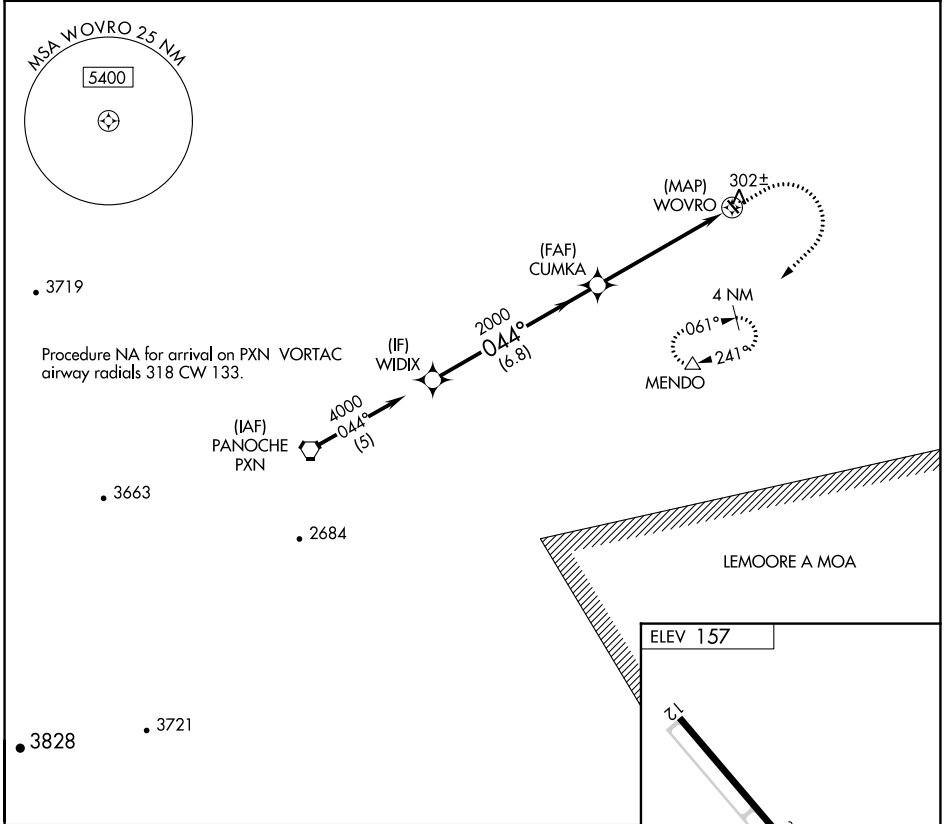

APP CRS	Rwy Idg	N/A
044°	TDZE	N/A
	Apt Elev	157

RNAV (GPS)-B

FIREBAUGH (F34)

RNP APCH.	<p>MISSED APPROACH: Climb to 2000 then climbing right turn to 3000 direct MENDO and hold.</p>
<p>Procedure NA at night. Use Madera altimeter setting, when not received, use Merced Yosemite Rgnl altimeter setting.</p>	

MAE ASOS 134.725	NORCAL APP CON 120.95 269.45	CTAF 122.9
----------------------------	--	----------------------

CATEGORY	A	B	C	D
CIRCLING	740-1	583 (600-1)	NA	

SW-2, 05 SEP 2024 to 03 OCT 2024

SW-2, 05 SEP 2024 to 03 OCT 2024