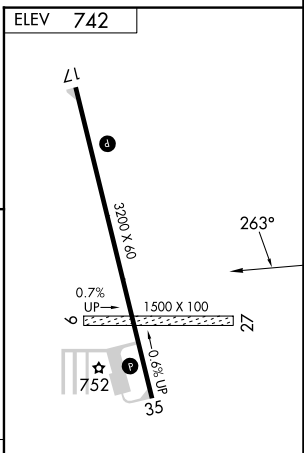

APP CRS 263°	Rwy Idg TDZE Apt Elev	N/A N/A 742
------------------------	-----------------------------	--

RNAV (GPS)-A

RICHLAND (93C)

RNP APCH.	<p>▼ NA ▲ NA</p> <p>Circling NA to Rwys 9 and 27. Procedure NA at night. Use Lone Rock altimeter setting.</p>	MISSED APPROACH: Climbing right turn to 3000 direct JIRX and hold.
-----------	---	--

LNR ASOS 119.425	CHICAGO CENTER 133.3 257.925	CTAF 122.9 0
----------------------------	--	------------------------

CATEGORY	A	B	C	D
CIRCLING	1680-1¼ 938 (1000-1¼)	1700-1½ 958 (1000-1½)	NA	

MIRL Rwy 17-35 0
REIL Rws 17 and 35 0