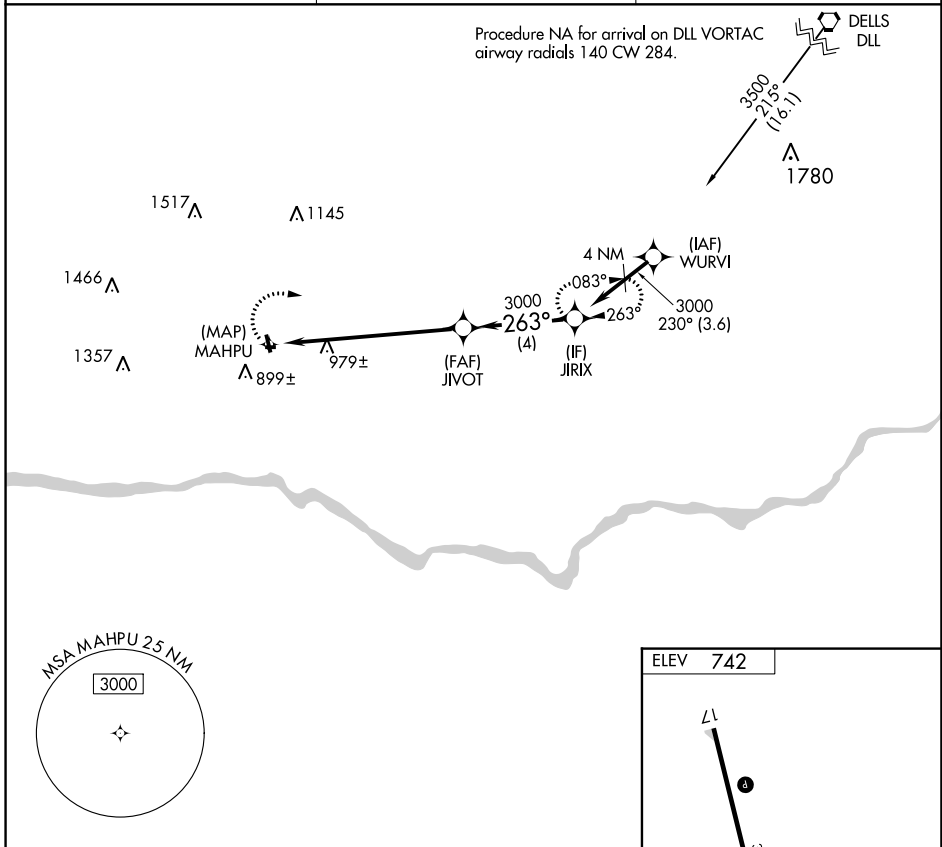

APP CRS 263°	Rwy Idg TDZE Apt Elev	N/A N/A 742
------------------------	-----------------------------	--

RNAV (GPS)-A

RICHLAND (93C)

RNP APCH.	<p>▼ NA ▲ NA</p> <p>Circling NA to Rwys 9 and 27. Procedure NA at night. Use Lone Rock altimeter setting.</p>	MISSED APPROACH: Climbing right turn to 3000 direct JIRX and hold.
-----------	---	--

LNR ASOS 119.425	CHICAGO CENTER 133.3 257.925	CTAF 122.9 0
----------------------------	--	------------------------

CATEGORY	A	B	C	D
CIRCLING	1680-1¼ 938 (1000-1¼)	1700-1½ 958 (1000-1½)	NA	

MIRL Rwy 17-35 0
REIL Rws 17 and 35 0

EC-3, 05 SEP 2024 to 03 OCT 2024

EC-3, 05 SEP 2024 to 03 OCT 2024