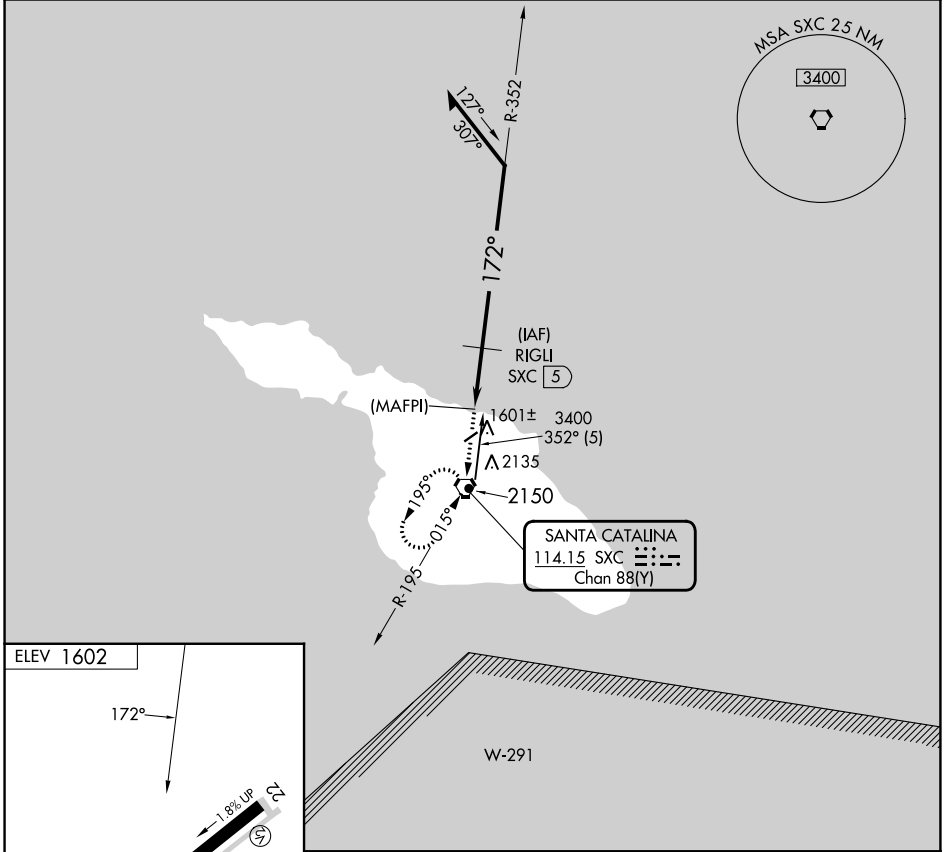

VORTAC SXC 114.15 Chan 88(Y)	APP CRS 172°	Rwy Idg TDZE Apt Elev N/A N/A 1602
--	------------------------	--

VOR/DME or GPS-B CATALINA (AVX)

NA Circling southeast runway 4-22 not authorized.	MISSED APPROACH: Climb to 3400 direct SXC VORTAC and hold.
--	--

ASOS 120.675	SOCAL APP CON 127.4 323.275	UNICOM 122.7 (CTAF)
------------------------	---------------------------------------	-------------------------------

CATEGORY	A	B	C	D
CIRCLING	2220-1	618 (700-1)	NA	

SW-3, 05 SEP 2024 to 03 OCT 2024

SW-3, 05 SEP 2024 to 03 OCT 2024