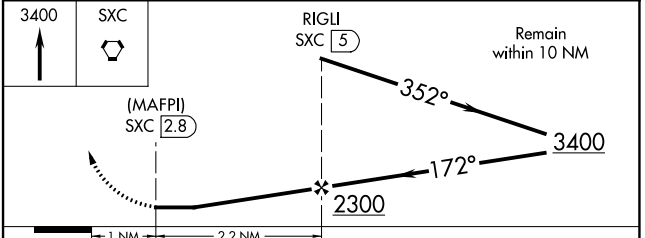

VORTAC SXC 114.15 Chan 88(Y)	APP CRS 172°	Rwy Idg TDZE Apt Elev N/A N/A 1602
--	------------------------	--

VOR/DME or GPS-B CATALINA (AVX)

NA Circling southeast runway 4-22 not authorized.	MISSED APPROACH: Climb to 3400 direct SXC VORTAC and hold.
--	--

ASOS 120.675	SOCAL APP CON 127.4 323.275	UNICOM 122.7 (CTAF)
------------------------	---------------------------------------	-------------------------------

CATEGORY	A	B	C	D
CIRCLING	2220-1	618 (700-1)	NA	