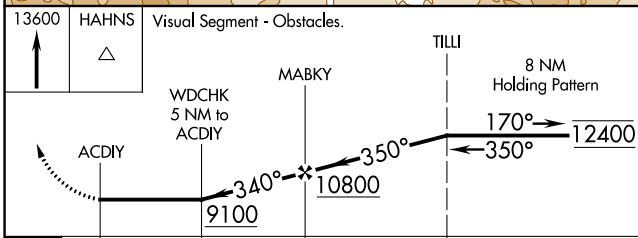

APP CRS	Rwy Idg	3852
340°	TDZE	6881
	Apt Elev	6882

RNAV (GPS) Z RWY 32

STEAMBOAT SPRINGS/BOB ADAMS FLD (SBS)

RNP APCH - GPS.

⚠ Circling NA northeast of Rwy 14-32. Rwy 32 helicopter visibility reduction below 1 SM NA. Rwy 32 Straight-in minimums NA at night. Circling Rwy 32 NA at night.

⚠ -26°C

MISSED APPROACH: Climb to 13600 direct HAHNS and hold, continue climb-in-hold to 13600.

AWOS-3 118.325	DENVER CENTER 120.475 235.975	UNICOM 122.8 (CTAF) 📻
--------------------------	---	--

ELEV 6882	D TDZE 6881
-----------	--------------------