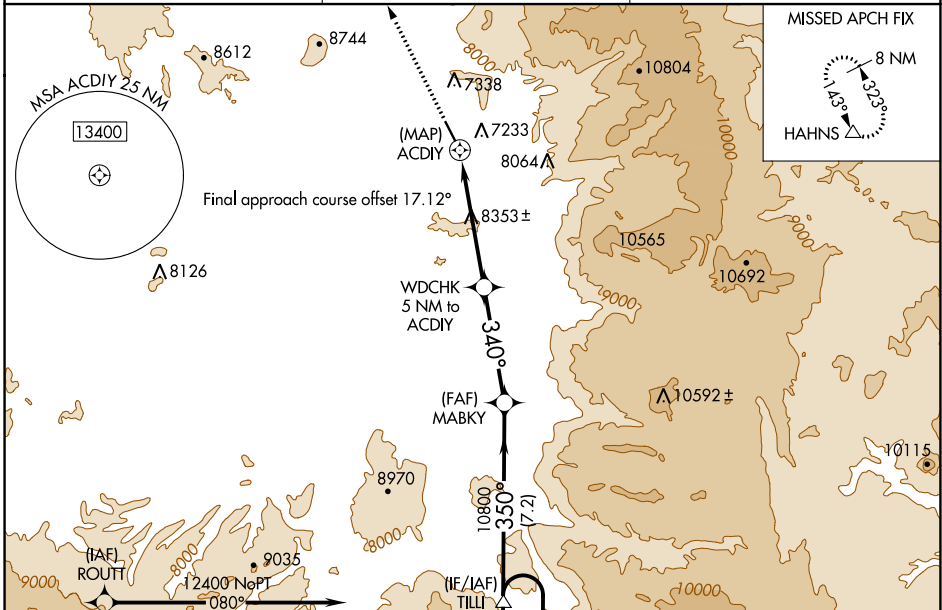

APP CRS	Rwy Idg	3852
340°	TDZE	6881
	Apt Elev	6882

RNAV (GPS) Z RWY 32

STEAMBOAT SPRINGS/BOB ADAMS FLD (SBS)

RNP APCH - GPS.

⚠ Circling NA northeast of Rwy 14-32. Rwy 32 helicopter visibility reduction below 1 SM NA. Rwy 32 Straight-in minimums NA at night. Circling Rwy 32 NA at night.

⚠ -26°C

MISSED APPROACH: Climb to 13600 direct HAHNS and hold, continue climb-in-hold to 13600.

AWOS-3 118.325	DENVER CENTER 120.475 235.975	UNICOM 122.8 (CTAF) 📻
--------------------------	---	--

ELEV 6882	D TDZE 6881
-----------	--------------------

CATEGORY	A	B	C	D
LNVA MDA	9100-1¼ 2219 (2300-1¼)	9100-1½ 2219 (2300-1½)		NA
C CIRCLING	9100-1¼ 2218 (2300-1¼)	9100-1½ 2218 (2300-1½)		NA

SW-1, 05 SEP 2024 to 03 OCT 2024

SW-1, 05 SEP 2024 to 03 OCT 2024