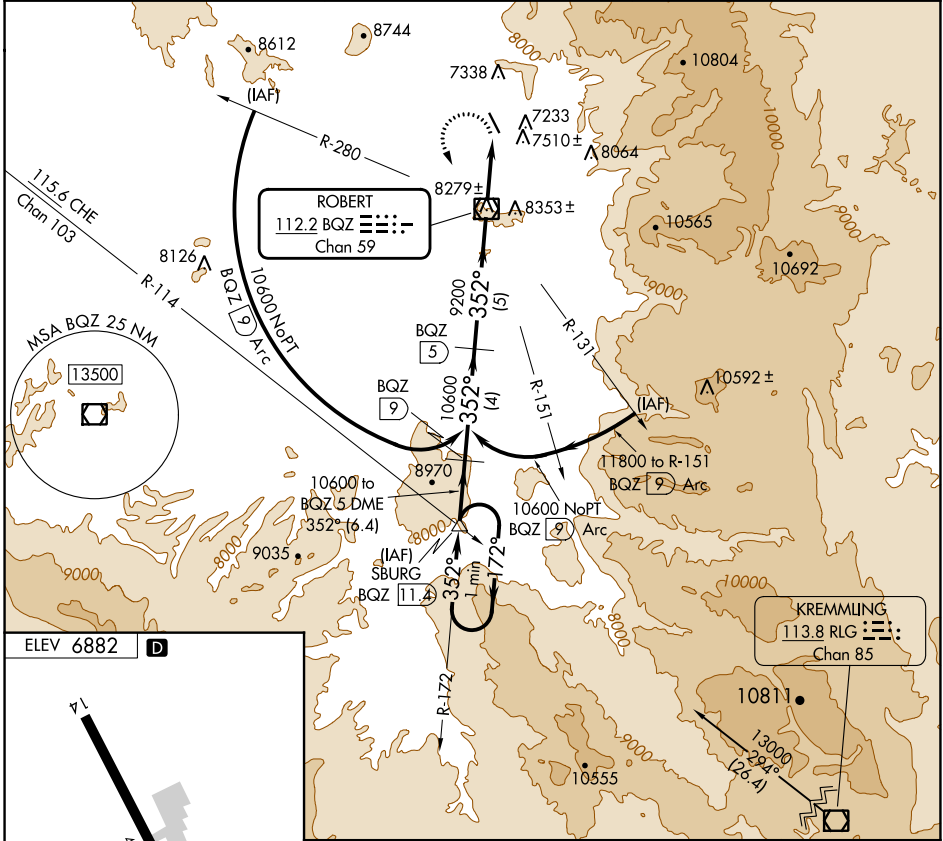

VOR/DME BQZ 112.2 Chan 59	APP CRS 352°	Rwy Idg TDZE Apt Elev 6882	N/A N/A 6882
----------------------------------------	------------------------	--------------------------------------------	---------------------------

VOR/DME-C
STEAMBOAT SPRINGS/BOB ADAMS FLD (SBS)

When local altimeter setting not received, use Yampa Valley altimeter setting and increase all MDA 80 feet. Procedure NA at night. Circling NA northeast of Rwy 14-32.

MISSED APPROACH: Climbing left turn to 12100 direct BQZ VOR/DME then on BQZ VOR/DME R-172 to SBURG INT/BQZ 11.4 DME and hold.

AWOS-3 118.325	DENVER CENTER 120.475 235.975	UNICOM 122.8 (CTAF) 0
--------------------------	-----------------------------------------	----------------------------------------

SW-1, 05 SEP 2024 to 03 OCT 2024

SW-1, 05 SEP 2024 to 03 OCT 2024

CATEGORY	A	B	C	D
CIRCLING	8140-1¼ 1258 (1300-1¼)	8140-1½ 1258 (1300-1½)	NA	