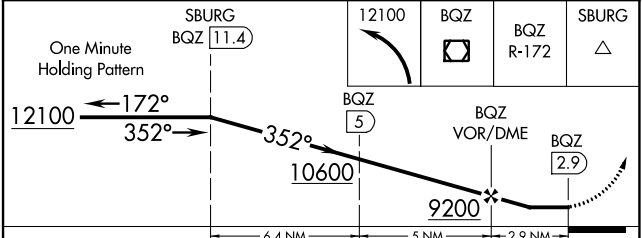

VOR/DME-C
STEAMBOAT SPRINGS/BOB ADAMS FLD (SBS)

When local altimeter setting not received, use Yampa Valley altimeter setting and increase all MDA 80 feet. Procedure NA at night. Circling NA northeast of Rwy 14-32.

MISSED APPROACH: Climbing left turn to 12100 direct BQZ VOR/DME then on BQZ VOR/DME R-172 to SBURG INT/BQZ 11.4 DME and hold.

AWOS-3 118.325	DENVER CENTER 120.475 235.975	UNICOM 122.8 (CTAF) 0
--------------------------	-----------------------------------------	----------------------------------------

SW-1, 05 SEP 2024 to 03 OCT 2024

SW-1, 05 SEP 2024 to 03 OCT 2024

CATEGORY	A	B	C	D
CIRCLING	8140-1¼ 1258 (1300-1¼)	8140-1½ 1258 (1300-1½)	NA	