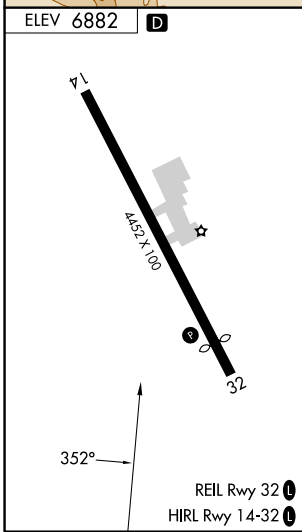

VOR/DME BQZ 112.2 Chan 59	APP CRS 352°	Rwy Idg TDZE Apt Elev 6882	N/A N/A 6882
----------------------------------------	------------------------	--------------------------------------------	---------------------------

VOR/DME-C
STEAMBOAT SPRINGS/BOB ADAMS FLD (SBS)

When local altimeter setting not received, use Yampa Valley altimeter setting and increase all MDA 80 feet. Procedure NA at night. Circling NA northeast of Rwy 14-32.

MISSED APPROACH: Climbing left turn to 12100 direct BQZ VOR/DME then on BQZ VOR/DME R-172 to SBURG INT/BQZ 11.4 DME and hold.

AWOS-3 118.325	DENVER CENTER 120.475 235.975	UNICOM 122.8 (CTAF) 0
--------------------------	-----------------------------------------	----------------------------------------

SW-1, 05 SEP 2024 to 03 OCT 2024

SW-1, 05 SEP 2024 to 03 OCT 2024

CATEGORY	A	B	C	D
CIRCLING	8140-1¼ 1258 (1300-1¼)	8140-1½ 1258 (1300-1½)	NA	