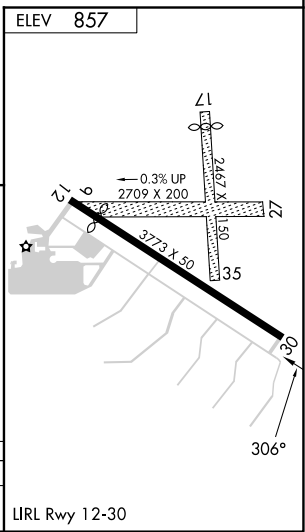

APP CRS	Rwy Idg	N/A
306°	TDZE	N/A
	Apt Elev	857

RNAV (GPS)-A

POPLAR GROVE (C77)

RNP APCH - GPS.		MISSED APPROACH: Climbing right turn to 3000 direct VNTGE and hold.
<p>▼ Circling NA to Rwys 09, 17, 27 and 35. Procedure NA at night.</p> <p>▲ NA Rwy 12 and 30 helicopter visibility reduction below 1 SM NA. Use Chicago/Rockford altimeter setting.</p>	RFD ASOS	ROCKFORD APP CON
127.6	121.0 327.0	UNICOM
		122.8 (CTAF)

EC-3, 05 SEP 2024 to 03 OCT 2024

EC-3, 05 SEP 2024 to 03 OCT 2024

CATEGORY	A	B	C	D
C CIRCLING	1380-1	523 (600-1)	1560-2 703 (800-2)	NA

IIRL Rwy 12-30