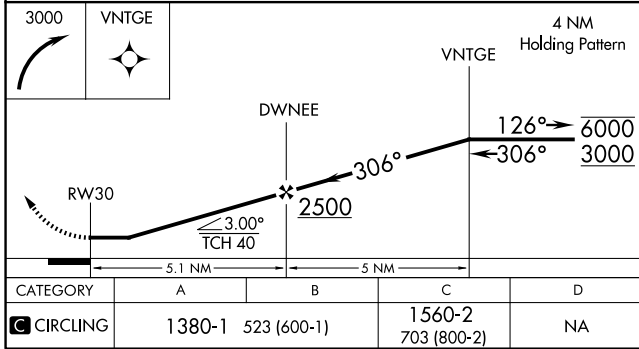

APP CRS	Rwy Idg	N/A
306°	TDZE	N/A
	Apt Elev	857

RNAV (GPS)-A

POPLAR GROVE (C77)

RNP APCH - GPS.		MISSED APPROACH: Climbing right turn to 3000 direct VNTGE and hold.
<p>▼ Circling NA to Rwys 09, 17, 27 and 35. Procedure NA at night.</p> <p>▲ NA Rwy 12 and 30 helicopter visibility reduction below 1 SM NA. Use Chicago/Rockford altimeter setting.</p>	RFD ASOS	ROCKFORD APP CON
127.6	121.0 327.0	UNICOM
		122.8 (CTAF)

EC-3, 05 SEP 2024 to 03 OCT 2024

EC-3, 05 SEP 2024 to 03 OCT 2024

CATEGORY	A	B	C	D
C CIRCLING	1380-1	523 (600-1)	1560-2 703 (800-2)	NA

IIRL Rwy 12-30