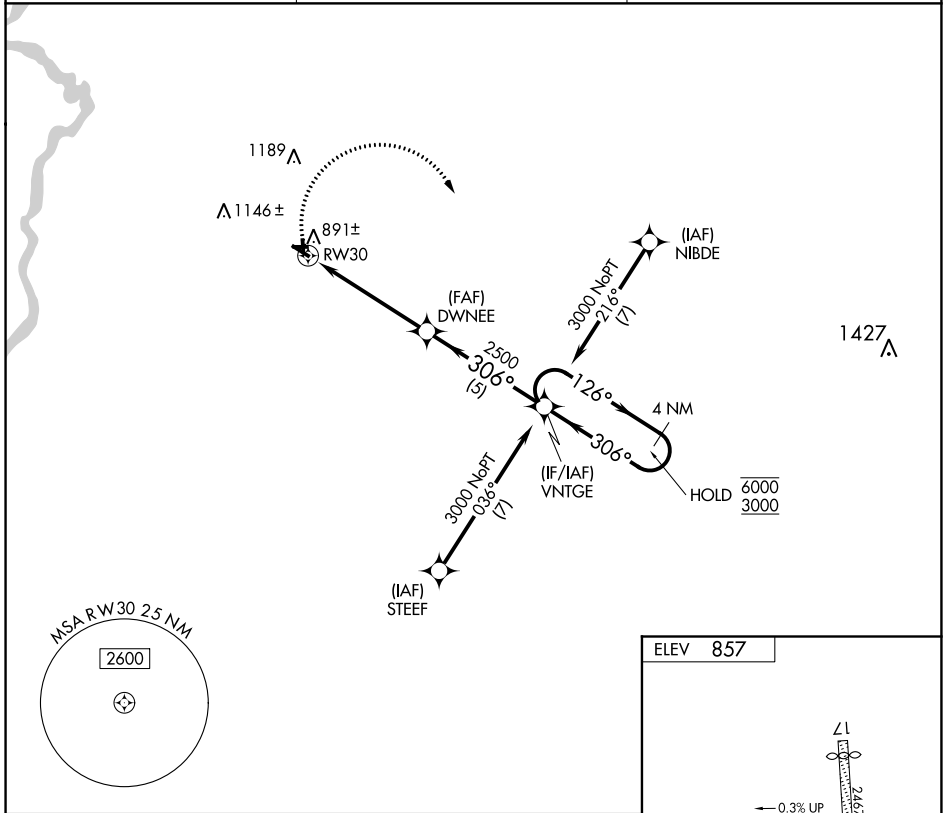

APP CRS	Rwy Idg	N/A
306°	TDZE	N/A
	Apt Elev	857

RNAV (GPS)-A

POPLAR GROVE (C77)

RNP APCH - GPS.		MISSED APPROACH: Climbing right turn to 3000 direct VNTGE and hold.
<p>▼ Circling NA to Rwys 09, 17, 27 and 35. Procedure NA at night.</p> <p>▲ NA Rwy 12 and 30 helicopter visibility reduction below 1 SM NA. Use Chicago/Rockford altimeter setting.</p>	RFD ASOS	ROCKFORD APP CON
127.6	121.0 327.0	UNICOM
		122.8 (CTAF)

EC-3, 05 SEP 2024 to 03 OCT 2024

EC-3, 05 SEP 2024 to 03 OCT 2024

CATEGORY	A	B	C	D
C CIRCLING	1380-1	523 (600-1)	1560-2 703 (800-2)	NA

IIRL Rwy 12-30